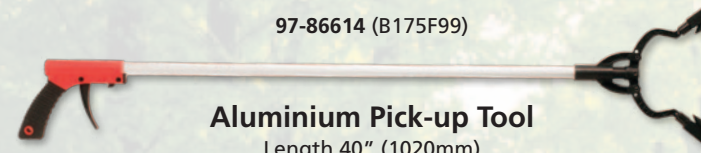

97-86614 (B175F99)

Aluminium Pick-up Tool
Length 40" (1020mm)
Single-handed operation