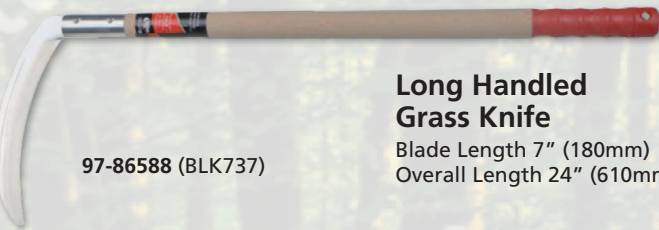

97-86580 (BLK725)

Flax Knife
Blade Length 4½" (110mm)

97-86582 (BLK727)

Flax Knife
Blade Length 6¼" (160mm)

97-86590 (Z130+C)

Folding Saw
Blade Length 5¼" (130mm)
Case included

97-86592 (Z210)

Folding Saw
Blade Length 6" (150mm)

97-86594 (Z240)

Folding Saw
Blade Length 9½" (240mm)

97-86600 (Z301)

Straight Saw
Blade Length 11¾" (300mm)
Sheath included

97-86596 (Z14)

Curved Saw
Blade Length 14" (355mm)

97-86598 (Z13145)

Sheath
For Z14 Saw

97-86588 (BLK737)

Long Handled Grass Knife
Blade Length 7" (180mm)
Overall Length 24" (610mm)

97-86601 (Z270)

Professional Pruning Saw
Blade Length 10½" (270mm)
Sheath included

97-86602 (Z300)

Professional Pruning Saw
Blade Length 12" (300mm)
Sheath included