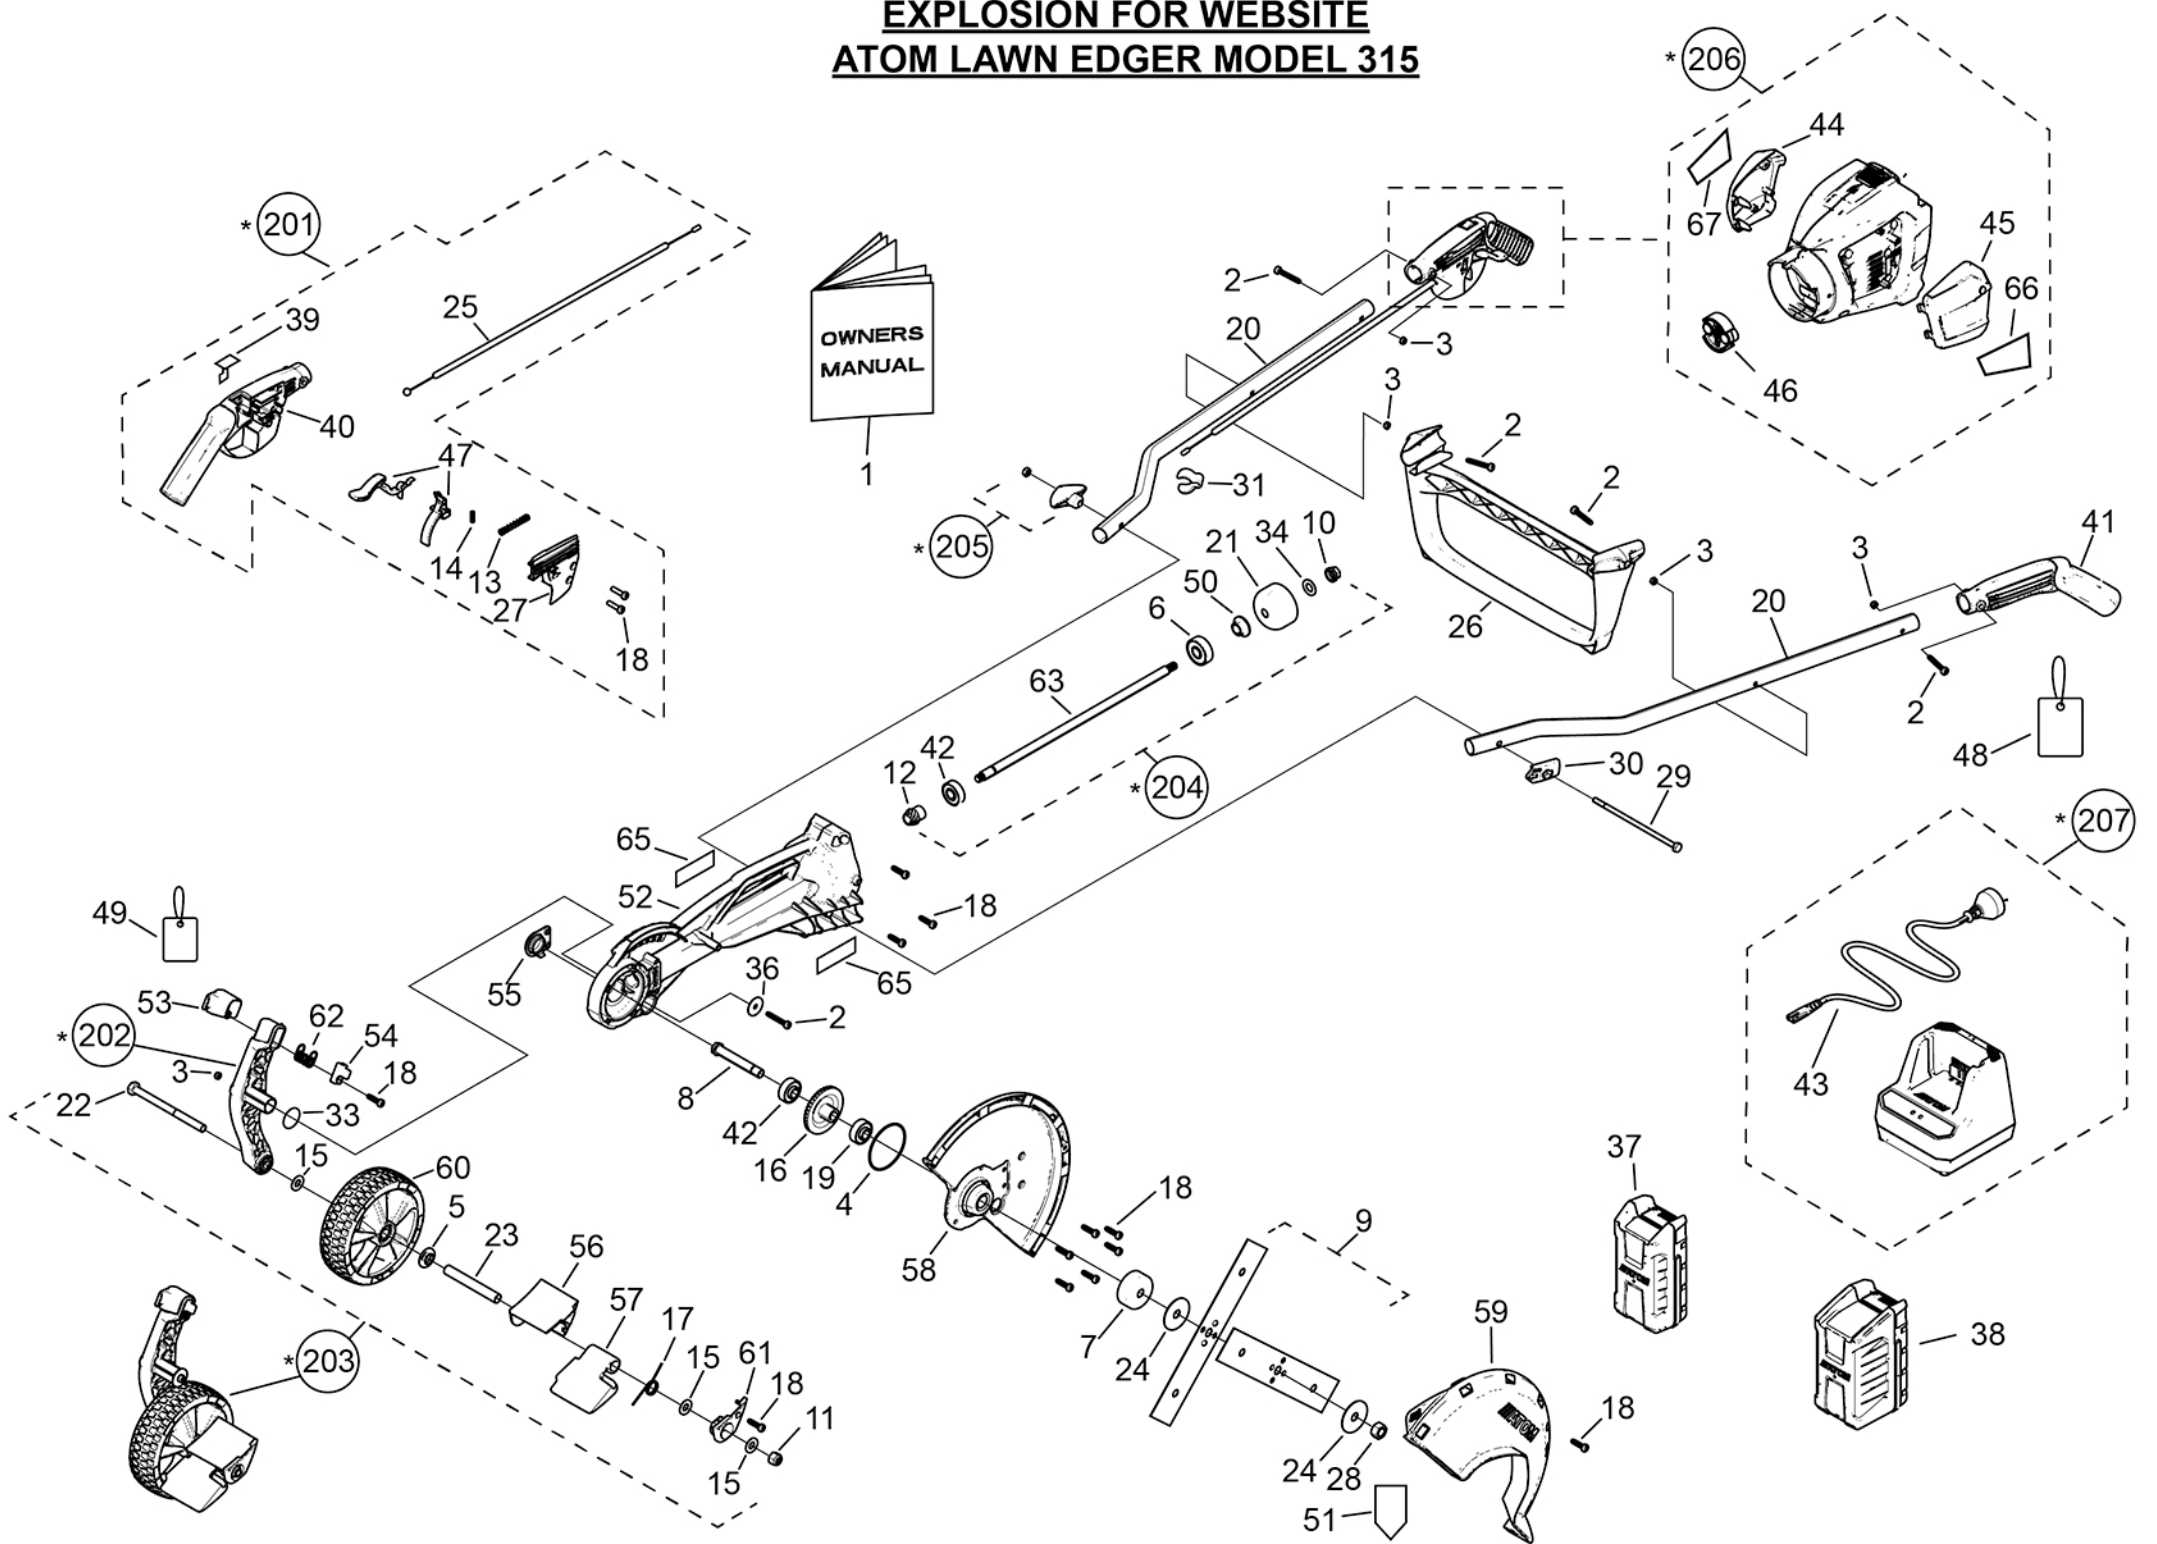

EXPLOSION FOR WEBSITE ATOM LAWN EDGER MODEL 315

ATOM MODEL: 315 Battery Edger

PART NO: 20315

Key	Part No	Substitute Part No	NLA	Description	Order Part	Key	Part No	Substitute Part No	NLA	Description	Order Part	Key	Part No	Substitute Part No	NLA	Description	Order Part
1	72001			MAN ALL MODELS		30	63187BN			CAPTIVE PLATE 1/4 HEX PIECE		61	64985WN			EDGER DOM FLAP CASING COVER	
2	40650			SCREW M5 x 36mm TORX 25		31	63217BN			CLIP-HANDLE CABLE & WIRE		62	65177			SPRING HGT ADJ DOM	
3	40652			NUT NYLOC 5mm		33	65282			O-RING 20 x 3mm		63	65115			SHAFT DOM 344	
4	65164			O-RING 63 x 1.8mm		34	63277			WASHER 12 x 22.2 x 1		65	65128			LABEL ATOM EDGER BLK	
5	42111			SEAL 27.2 x 12.6 WHEEL		36	63327			WASHER 26 x 1.6 x 6.6		66	65362			LABEL BATTERY POD LH SIDE	
6	43108			BEARING 37x12x12		37	65296			BATTERY 2.5AH ASSY		67	65363			LABEL BATTERY POD RH SIDE	
7	43112			DRUM BLADE		38	65297			BATTERY 5.0AH ASSY		201	63540A			ASSY RH HANDLE	
8	65351A			SHAFT BLADE DRIVE		39	63018WE			BLOCK SWITCH PLUG		202	65135AWN			WHEEL ARM WITH NUT	
9	43105			BLADE PRO SET		40	63471WP			HANDLE RH DOMESTIC		203	65136AWN			WHEEL ARM ASSY WITH WHEEL	
10	43163			NUT FLANGE 3/8 UNC		41	63472WP			HANDLE LH DOMESTIC		204	65137A			SHAFT ASSY 344	
11	43172			NUT NYLOC 3/8 UNC		42	63474			BEARING 32 x 10 x 12		205	63488A			ASSY HANDLE KNOB + NUT	
12	43176			GEAR PINION 25.5mm LENGTH		43	65367			PLUG AND LEAD BATTERY CHARGER		206	65352A			BATTERY POD ASSY INC HANDLE	
13	43198			SPRING TRIGGER COMPRESS		44	65257WP			BATTERY POD SIDE COVER LH		207	65298			BATTERY CHARGER	
14	43199			SPRING, SMALL		45	65258WP			BATTERY POD SIDE COVER RH							
15	43218			WASHER 3/8 FLAT		46	65366A			ASSY CLUTCH BATTERY POD							
16	43245			GEAR CROWN EDGER/BUSH		47	63883S			SET TRIGGER AND INTERLOCK							
17	43719			SPRING DEFLECTOR DEBRIS		48	63953			TAG-MADE IN AUSTRALIA							
18	43790			SCREW M5.5 x 22mm		49	63977			LABEL-TAG ADJ HEIGHT							
19	43860			BEARING 32 x 10 x 12 + 4mm		50	64119			HUB SINTERED							
20	44060			HANDLE TUBE		51	64378			LABEL WARN BLADE COVER							
21	44318			DRUM CLUTCH CUP 54mm		52	64958WN			EDGER DOM MAIN BODY							
22	44439			BOLT AXLE 3/8x 5		53	64960WN			EDGER DOM HEIGHT ADJ HANDLE							
23	62934			TUBE WHEEL 94mm		54	64961WN			EDGER DOM HEIGHT ADJ PIN							
24	62983			WASHER HARD 54x12.2x2		55	64962WN			EDGER DOM DUST CAP							
25	63002			CABLE THROTTLE 968mm		56	64963WN			EDGER DOM DEBRI FLAP CASING							
26	63020WE			HANDLE CROSS BRACE		57	64964WN			EDGER DOM DEBRI FLAP							
27	63021WP			COVER RH HANDLE		58	64965WN			EDGER DOM BLADE GUARD INNER							
28	43173			NUT M12 x 1.75 RH		59	64966WN			EDGER DOM BLADE GUARD OUTER							
29	63049			BOLT HEX 6.5 x 1/4 BSW		60	64967BP			EDGER DOM WHEEL							