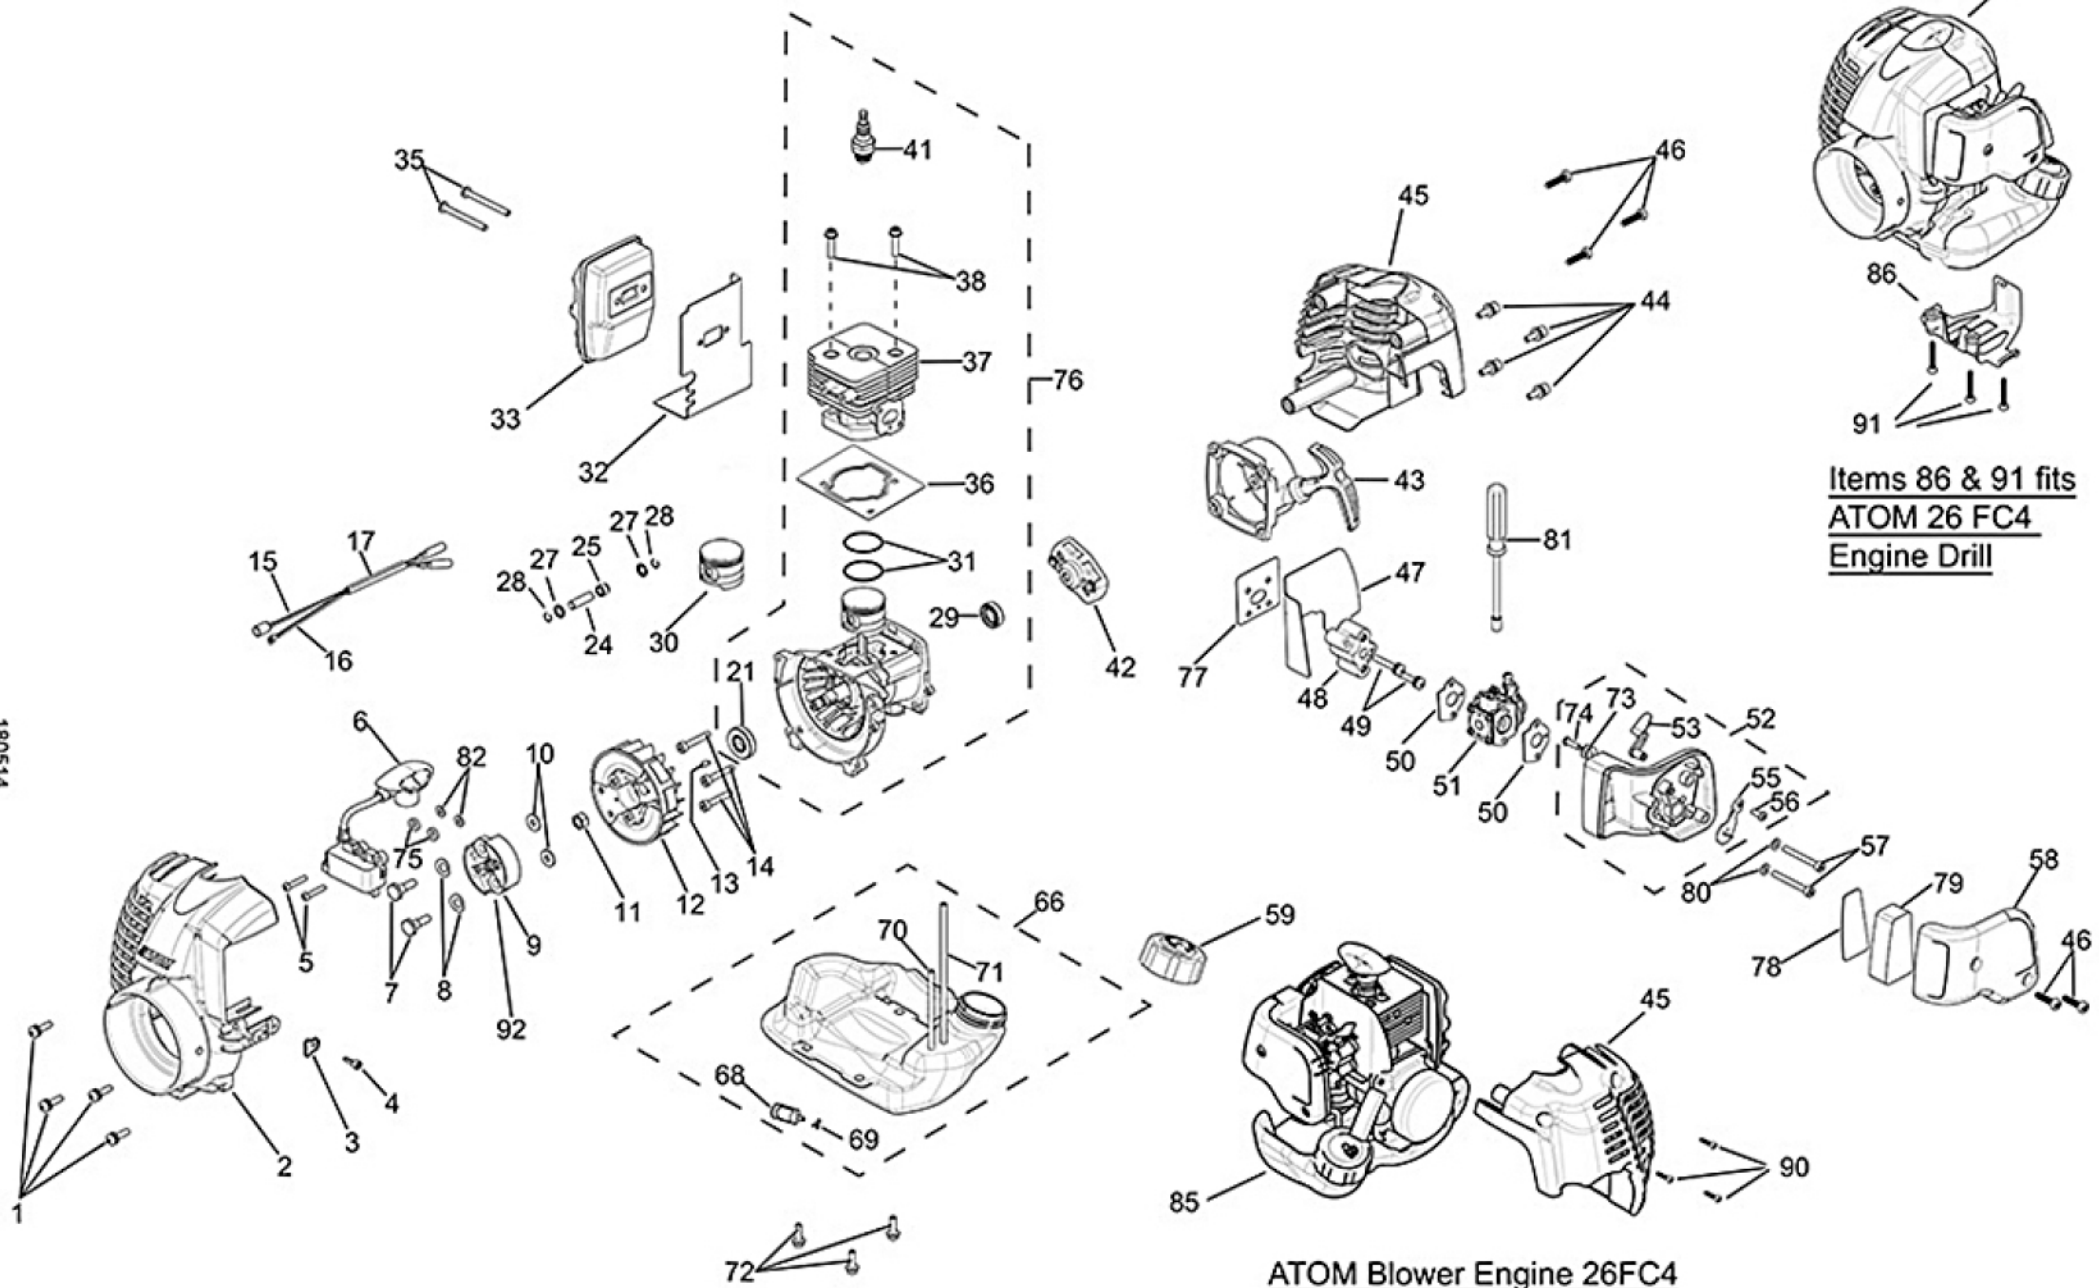

ATOM 26FC-4 REFERENCE No: 771

ATOM 26 FC4
for all Edgers & Tillers

Items 86 & 91 fits
ATOM 26 FC4
Engine Drill

ATOM Blower Engine 26FC4

Does not involve key part numbers:
1, 2, 3, 4, 7, 8, 9, 46 & 92

180514