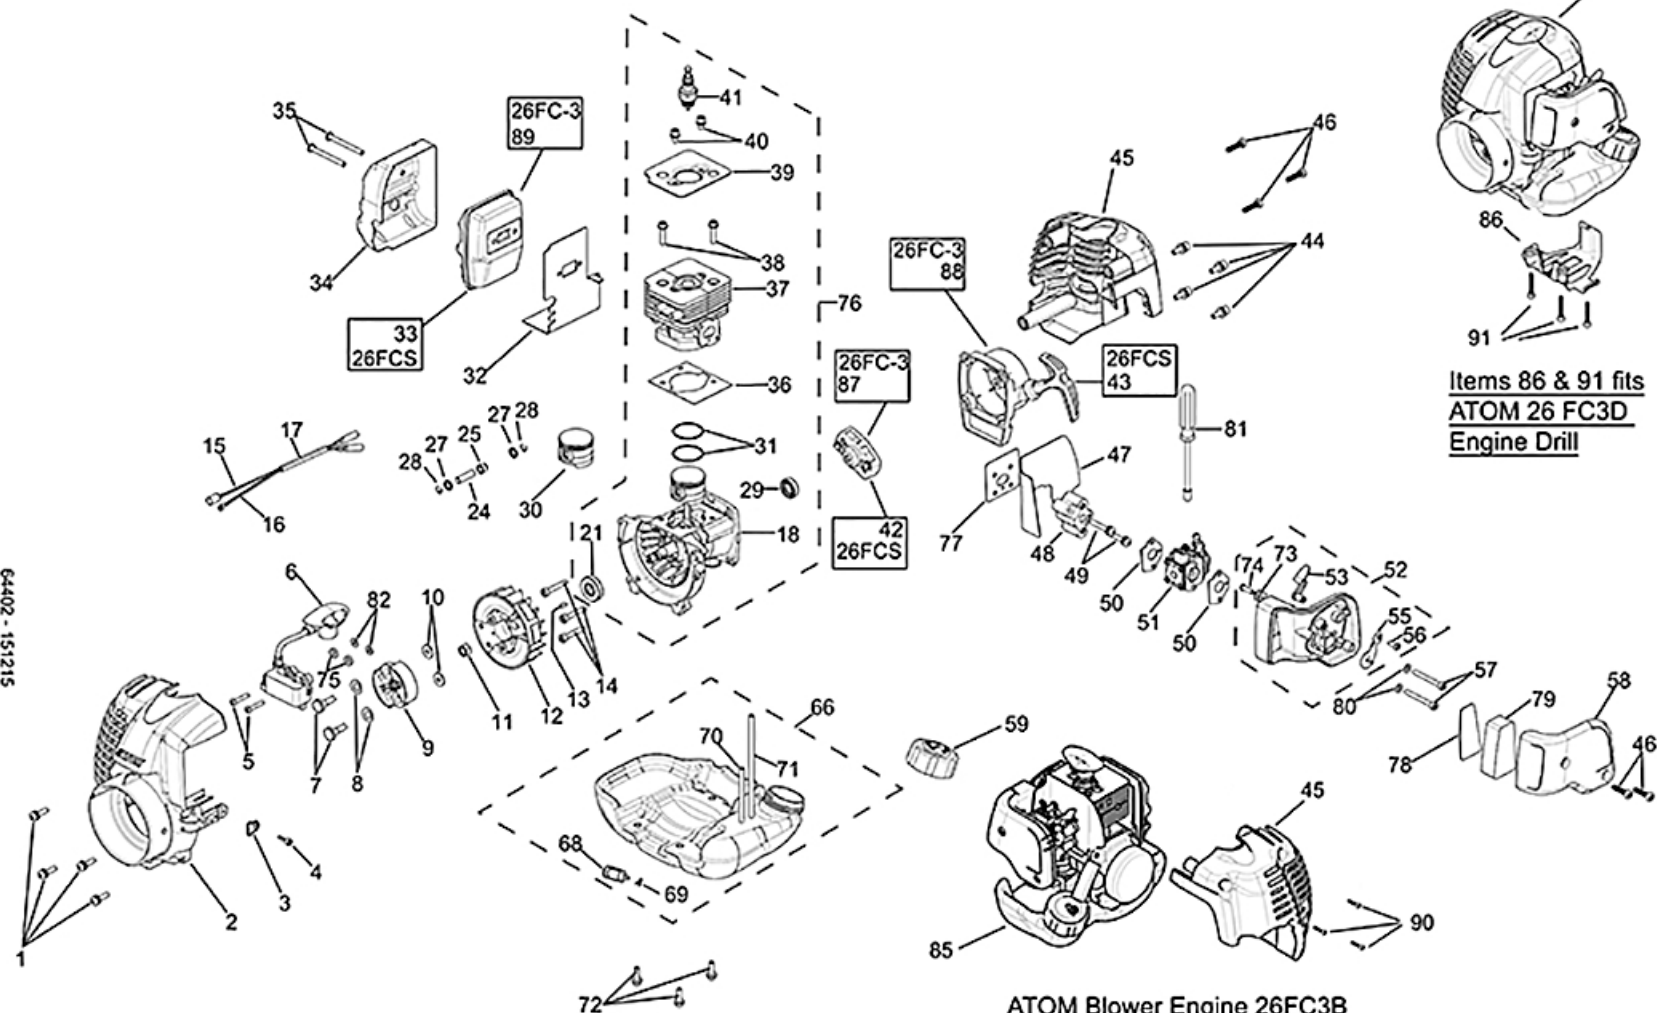

ATOM 26FC REFERENCE No:767

**ATOM 26 FCS, 26 FC3
for all Edgers & Tillers**

**Items 86 & 91 fits
ATOM 26 FC3D
Engine Drill**

ATOM Blower Engine 26FC3B

Does not involve key part numbers:
1, 2, 3, 4, 7, 8, 9, 10, 34 & 46