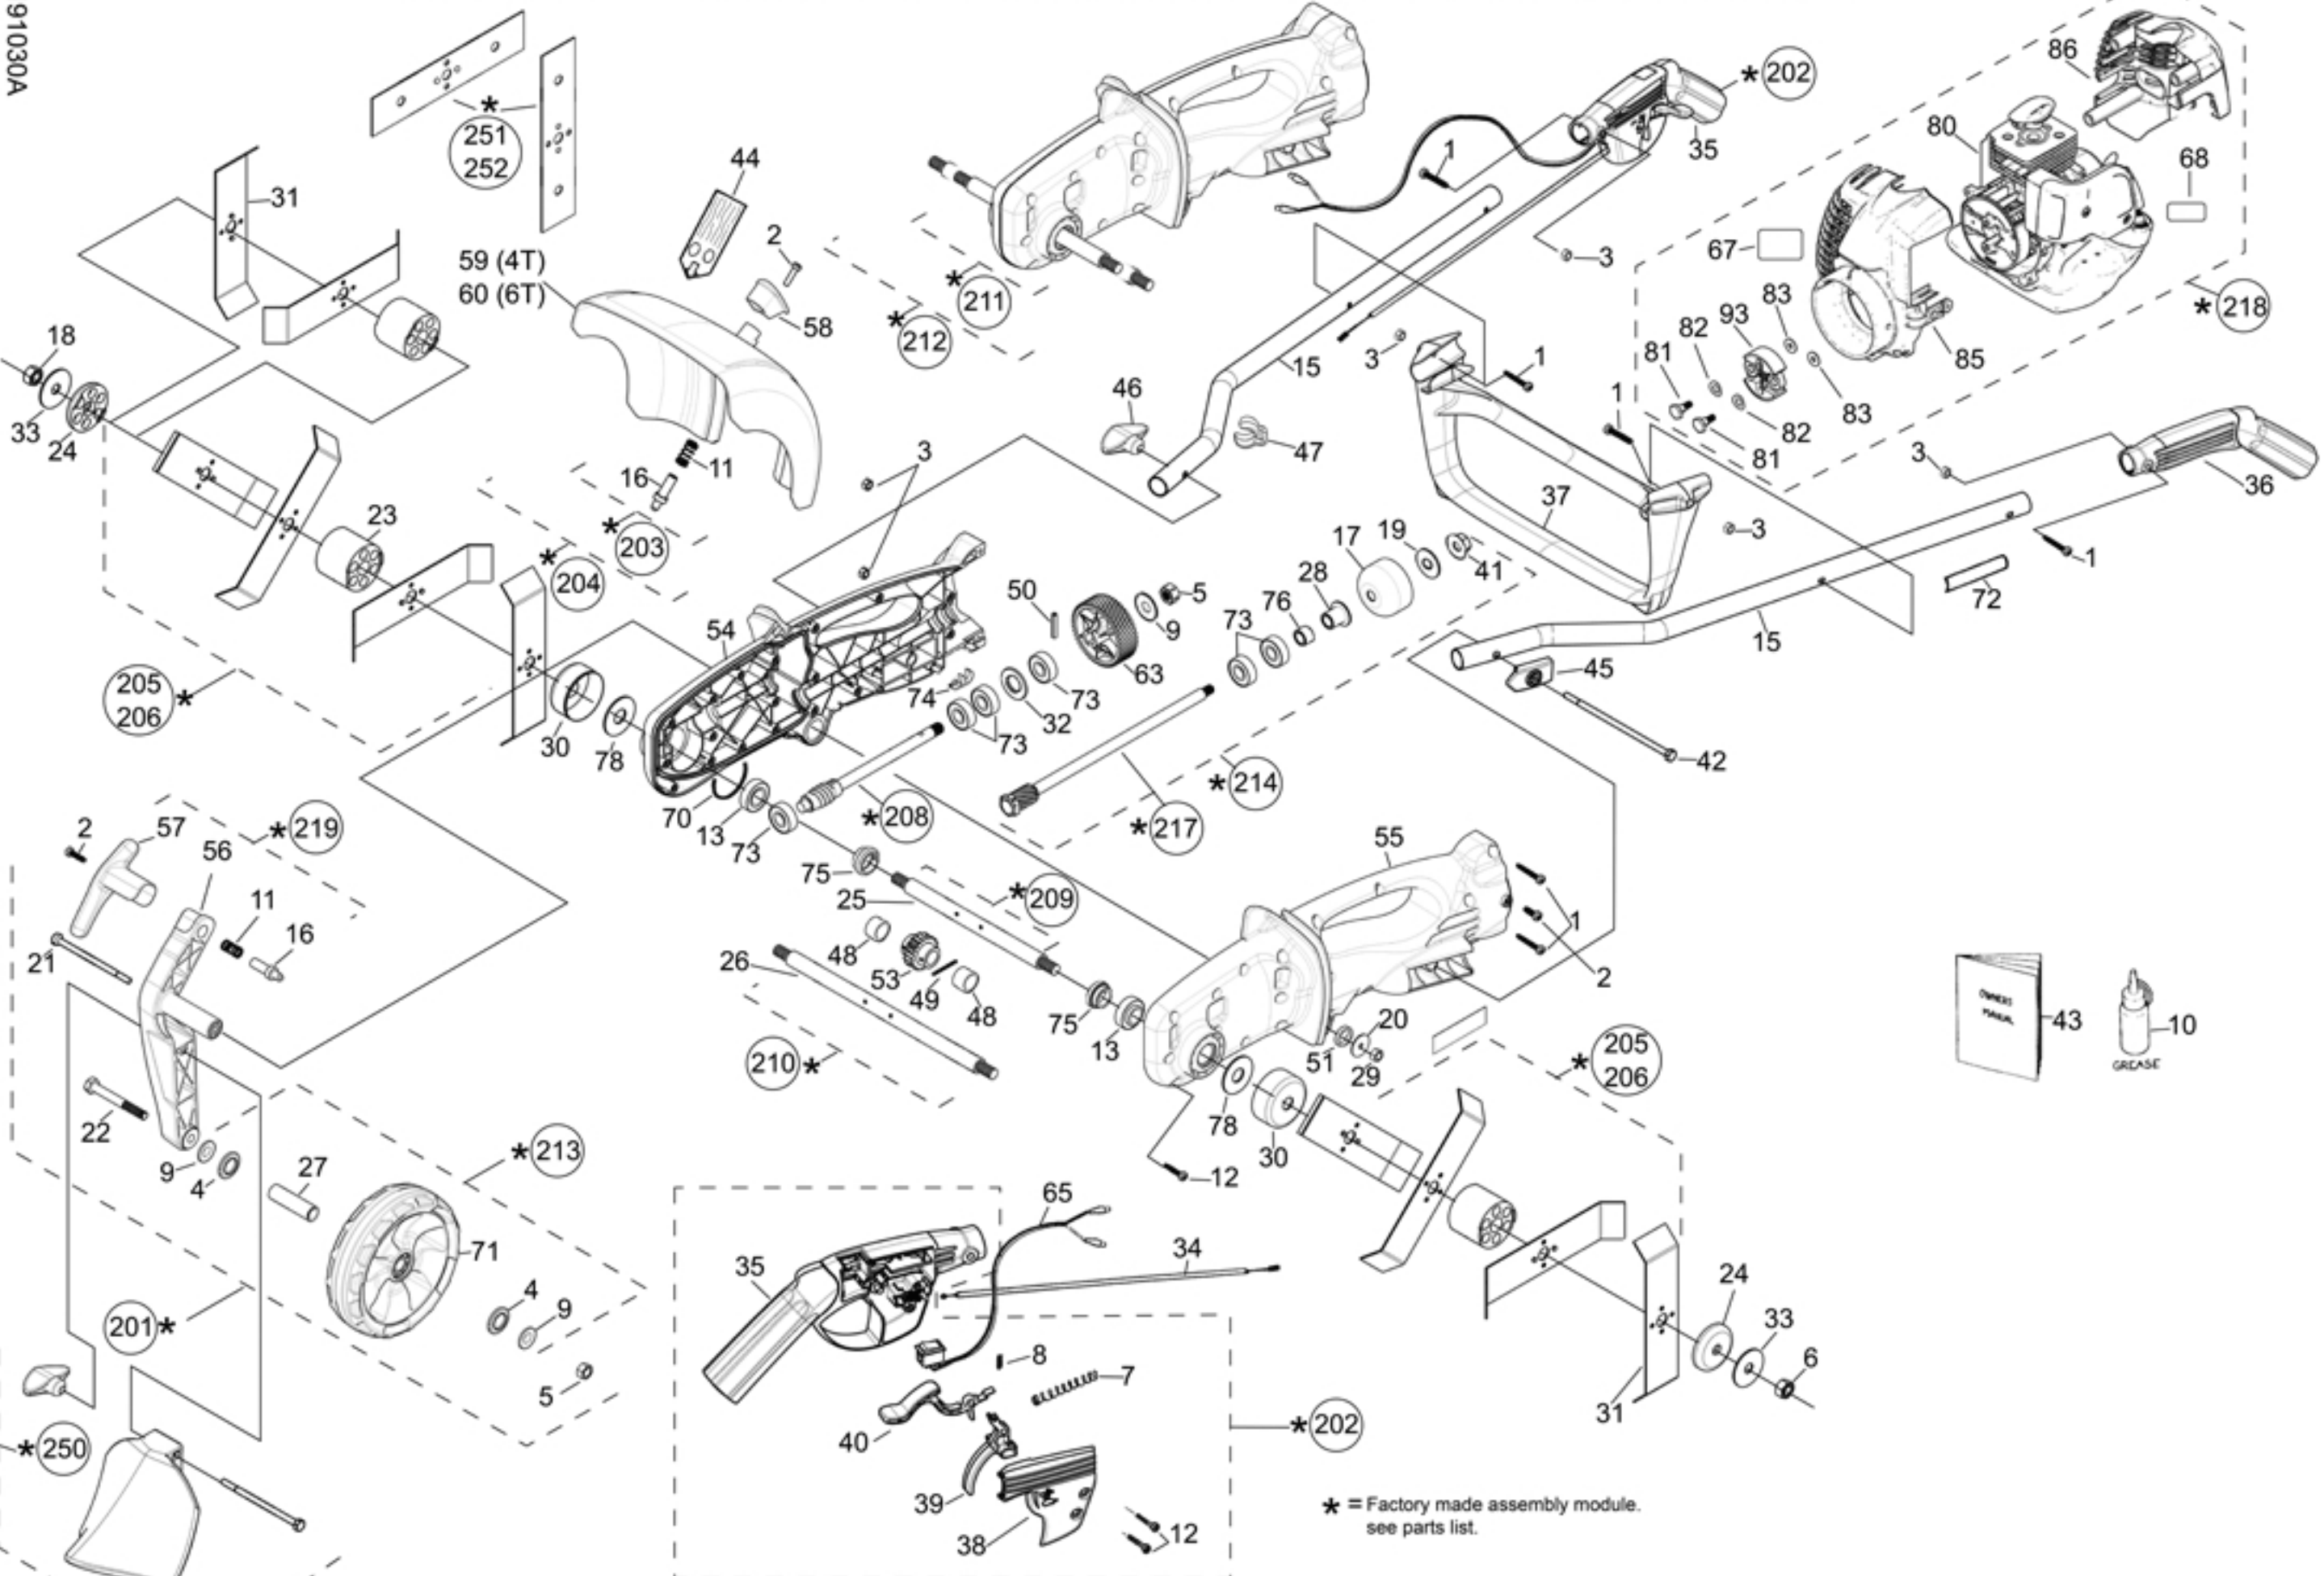

738 TILLER WITH ATOM 26FC-4/26FC-5 COMMERCIAL ENGINE

191030A

* = Factory made assembly module.
see parts list.

6/09/2022

ATOM MODEL: 738 TILLER with 26FC5 engine

PART NO: 21738

Key	Part No	Substitute Part No	Description	Key	Part No	Substitute Part No	NLA	Description	Key	Part No	Substitute Part No	NLA	Description
1	40650		SCREW M5x36 TORX25	34	63002			CABLE THROTTLE 910+62	73	63474			BEARING 32x10x12
2	40651		SCREW M6x16 TORX25	35	63017BS			HANDLE RH w/RUBBER	74	63533WE			HOOK EDGER CABLE BODY
3	40652		NUT NYLOC M5	36	63019BS			HANDLE LH w/RUBBER	75	63771		X	SPACER GREASE SAVER TILLER
4	42111		SEAL 27.2x12.6 WHEEL	37	63020WE			HANDLE CROSS BRACE	76	63772			SPACER MAIN SHAFT TILLER
5	43172		NUT NYLOC 3/8 UNC w/AXLE	38	63021WP			COVER RH HANDLE GREY	77	63867			NUT 3/8 HOLDING
6	43173		NUT M12x1.75 RH	39	63883S			SET TRIGGER & INTERLOCK	78	63868			WASHER 25x17x 2
7	43198		SPRING TRIGGER COMP	40	63883S			SET TRIGGER & INTERLOCK	80	65195			ENG ATOM 26FC5 w/o COVERS
8	43199		SPRING SMALL INTERLOCK	41	43163			NUT FLANGE 3/8 UNC	81	63553			FC/HPE BOLT CLUTCH M6
9	43218		WASHER 3/8 ZP 20x1.8x26	42	63049			BOLT HEX 6.5x1/4 BSW	82	63554			FC/HPE CLUTCH WASHER WAVY
10	43227		GREASE & DISPENSER	43	21775			MANUAL ALL MODELS	83	63556			FC/HPE WASHER CLUTCH FLAT
11	43452		SPRING HT ADJ ARM COMP	44	63065			LABEL WARN TILLER GUARD	84	63553			BOLT CLUTCH M6
12	43790		SCREW M5.5x22	45	63187BN			CAPTIVE PLATE 1/4 HEX BOLT	85	63393CN			COWL FRONT 26FC4/5 BLUE
13	43868		BEAR 6003-2RS M4.5x17ID	46	63488A			ASSY HANDLE KNOB+NUT	86	63394CN			COWL REAR 26FC4/5 BLUE
14	44006		NUT 1/4 UNC ZP 10.9mm	47	63217BN			CLIP-HANDLE CABLE&WIRE	93	63555A			CLUTCH ASSY GX25-26KZ-ATOM
15	44060		HANDLE TUBE	48	63261			SPACER TILLER GEAR STEEL	201	63871A			ASSY ARM+WHEEL TILLER
16	62723		PIN ADJ M6x1.0mm THREAD	49	63269			PIN ROLL 6 x 30 TL	202	63433AR			ASSY RH HDL HONDA 441-481-561
17	44318		DRUM CLUTCH CUP 54mm	50	63275			PIN ROLL 5 x 30 DR/TL	203	63872AWE			ASSY COVER TINE 250
18	45112		NUT M12x1.75 LH	51	63348			O-RING 18x4mm	204	63873AWE			ASSY COVER TINE 350
19	63277		WASH CL DRUM 12x27x2	53	63368	65312A		TILL MACH WORM GEAR KIT	205	63208S8			TINE 4 TINE SET (8 piece set)
20	62795		WASH 28.5x1.6x1/4 PRO MK2	54	63912WN			SET LH+RH TILLER GREY BODY	206	63209S12			TINE 6 TINE SET (12 piece set)
21	62843		HEX BOLT 3.5x1/4 BSW	56	63376WP			WHEEL ARM TILLER	208	63411A	65312A		TILL MACH WORM GEAR KIT
22	62844		HEX BOLT 3x3/8 BSW	57	63377WP			HEIGHT ADJ HANDLE ARM	209	63874A			ASSY GEAR WORM CRN 250 SHAFT
23	62851WP		SPACER TINE LARGE 45.5mm	58	63378WP			KNOB COVER TILLER	210	63875A			ASSY GEAR WORM CRN 350 SHAFT
24	62852WP		SPACER TINE SMALL 10mm	59	63380WE			COVER TINE 250(U-GAP 87)	211	63876WNK			ASSY TILL GREY ST1 250
25	62891		SHAFT TINE 250mm	60	63381WE			COVER TINE 350(U-GAP 87)	212	63877WNK			ASSY TILL GREY ST1 350
26	62892		SHAFT TINE 350mm	61	63384		X	GEAR SEAL TILLER	213	63880A			ASSY TILL WHEEL-TUBE-SEALS
27	62903		TUBE SPACER WHL 41.5mm	63	63780	63978A		TILLER ASSY SHAFT GEAR 38/10T	214	63881A			ASSY TILL SHAFT-GEAR-DRUM
28	64119		HUB SINTERED 11.5mm	64	63978A	63978A		TILLER ASSY SHAFT GEAR 38/10T	217	63978A			TILL ASSY SHAFT GEAR 38/10T
29	62919		NUT NYLOC 1/4 UNC	65	63400			ROCKER SWITCH & WIRE	218	65195A			ENG ATOM 26FC5 w/COVERS
30	62921		DRUM TINE 17mm	69	63410			SHAFT T PINION WORM	219	63990A			ASSY WH ARM ADJUST
31	62948		TINE TILLER SINGLE	70	63439		X	SEAL U GEAR BOX TILLER	250	63222			FURROW ATTACHMENT KIT
32	62982		WASH BEAR 31.8x18.5x1.6	71	64967BP			EDGER DOM WHEEL	251	63204S8			SET TINE DETHATCH & AERATE
33	62983		WASHER BLADES 54x12.2x2	72	64378			LABEL WARN BLADE COVER	252	63205S12			SET TINE DETHATCH & AERATE