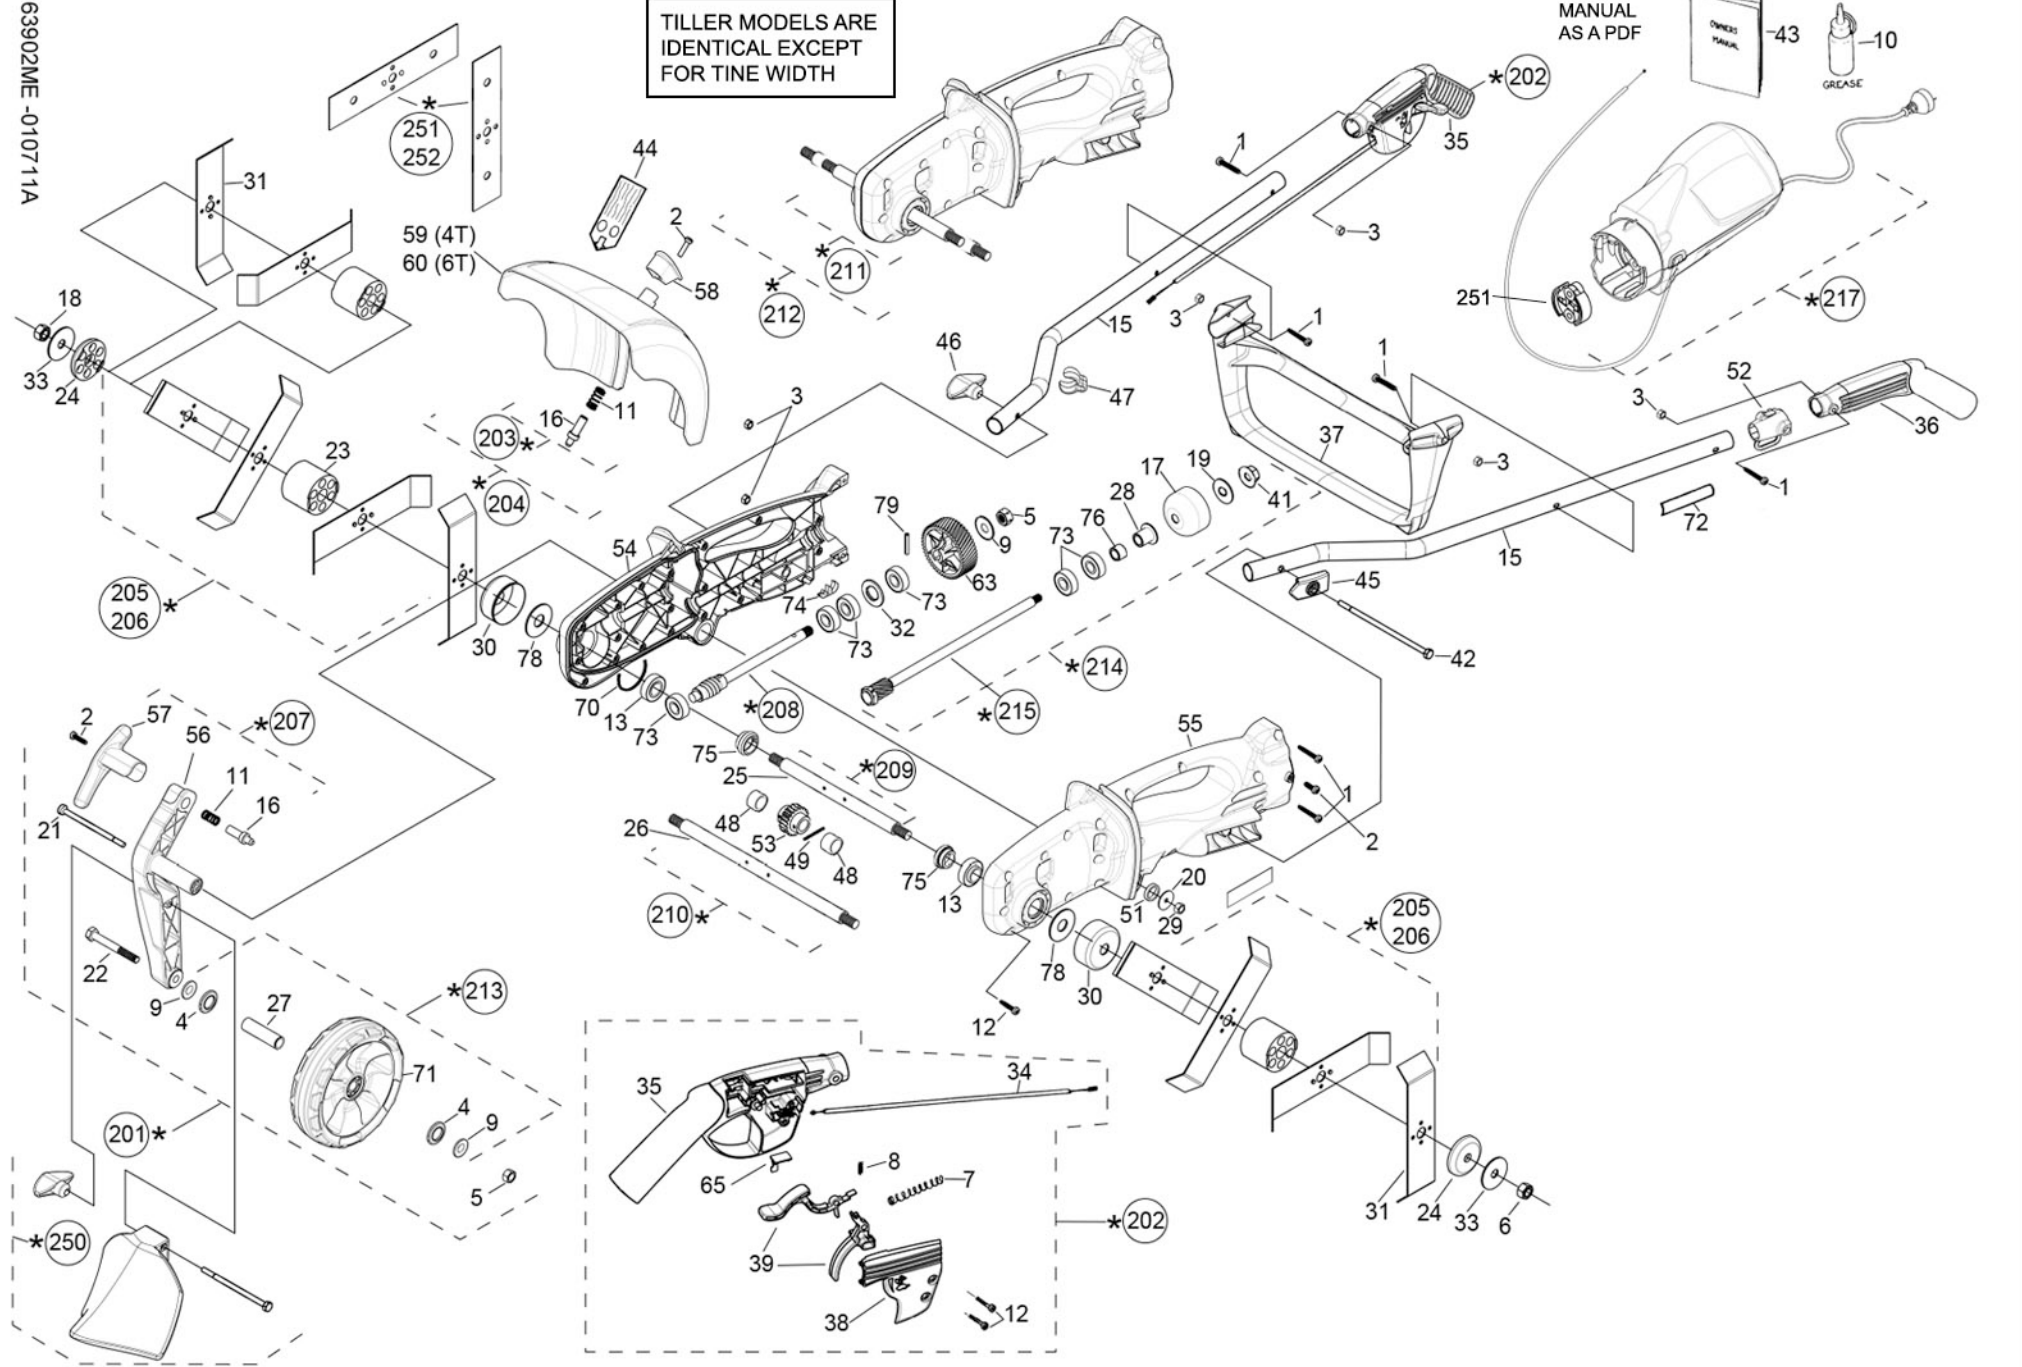

63902ME -010711A

TILLER MODELS ARE IDENTICAL EXCEPT FOR TINE WIDTH

DOWNLOAD MANUAL AS A PDF

5/09/2022

ATOM MODEL: TILLER 710 ELECTRIC

PART NO: 21710-4T & 21710-6T

Key	Part No	Substitute Part No	Description	Key	Part No	Substitute Part No	NLA	Description	Key	Part No	Substitute Part No	NLA	Description
1	40650		SCREW M5x36mm TORX25	34	63002			CABLE THROTTLE 910+62	70	63439		X	SEAL U GEAR BOX TILLER
2	40651		SCREW M6x16mm TORX25	35	63471BP	63471WP		HANDLE RH DOMESTIC	71	63445BP	64967BP		EDGER DOM WHEEL
3	40652		NUT NYLOC M5	36	63472BP	63472WP		HANDLE LH DOMESTIC	72	63466B	64378		LABEL WARN BLADE COVER
4	42111		SEAL 27.2x12.6 WHEEL	37	63020WE			HANDLE CROSS BRACE	73	63474			BEARING 32x10x12
5	43172		NUT NYLOC 3/8 UNC	38	63021WP			COVER RH HANDLE GREY	74	63533WE			HOOK EDGER CABLE BODY
6	43173		NUT M12x1.75 RH	39	63022WN	63883S		SET TRIG & INTERLOCK	75	63771		X	SPACER GREASE SAVER TILLER
7	43198		SPRING TRIGGER COMPRESS	40	63023WN	63883S		SET TRIG & INTERLOCK	76	63772			SPACER MAIN SHAFT TILLER
8	43199		SPRING SMALL INTERLOCK	41	63032	43163		NUT FLANGE 3/8 UNC	77	63867			NUT 3/8 HOLDING
9	43218		WASHER 3/8 20x1.8x26	42	63049			BOLT HEX 6.5x1/4 BSW	78	63868			WASHER 25x17x2
10	43227		GREASE & DISPENSER	43	21775			MANUAL ALL MODELS	79	63275			PIN ROLL 5 x 30
11	43452		SPRING HT ADJ ARM COMPR	44	63065			LABEL WARN TILLER GUARD					
12	43790		SCREW M5.5x22	45	63187BN			CAPTIVE PLATE 1/4 HEX BOLT					
13	43868		BEARING 6003-2RS 4mm	46	63488A			HANDLE KNOB					
14	44006		NUT 1/4 UNC ZP (10.9mmAF)	47	63217BN			CLIP-HANDLE CABLE&WIRE					
15	44060		HANDLE TUBE	48	63261			SPACER TILLER GEAR STEEL					
16	62723		PIN ADJ M6x1.0 THREAD	49	63269			PIN ROLL 6 x 30					
17	44318		DRUM CLUTCH CUP 54mm	50	63440			PIN ROLL 5 x18					
18	45112		NUT M12x1.75 LH	51	63224	63348		O-RING 18x4mm					
19	63277		WASHER CL DRUM 12x27x2	52	63016WE			CORD ANCHOR					
20	62795		WASH 28.5x1.6x1/4 PRO MK2	53	63368	65312A		TILL MACH WORM GEAR					
21	62843		HEX BOLT 3.5x1/4 BSW	54	63912GN	63912WN		SET LH+RH BODY TILLER GREY					
22	62844		HEX BOLT 3x3/8 BSW	55	63912RN	63912WN		SET LH+RH BODY TILLER GREY					
23	62851WP		SPACER TINE LARGE 45.5mm	56	63376WP			ARM WHEEL TILLER					
24	62852WP		SPACER TINE SMALL 10mm	57	63377WP			HEIGHT ADJ HANDLE ARM					
25	62891		SHAFT TINE 250mm	58	63378WP			KNOB COVER TILLER					
26	62892		SHAFT TINE 350mm	59	63872AWE			COVER TINE 250 (U-GAP 87)					
27	62903		SPACER WHEEL 41.5mm	60	63873AWE			COVER TINE 350 (U-GAP 87)					
28	62912	64119	HUB SINTERED 11.5mm	61	63384		X	SEAL GEAR TILLER					
29	62919		NUT NYLOC 1/4 BSW	62	63781	63978A		TILL ASSY SHAFT GEAR 38/10T					
30	62921		DRUM TINE 17mm	63	63780	63978A		TILL ASSY SHAFT GEAR 38/10T					
31	62948		TILLER TINE	64	63387	63978A		TILL ASSY SHAFT GEAR 38/10T					
32	62982		BEARING WASHER 32x18x1.6	65	63018WE			BLOCK SWITCH PLUG					
33	62983		WASHER BLADES 54x12.2x2	69	63411A	65312A		TILL ASSY SHAFT GEAR 38/10T					