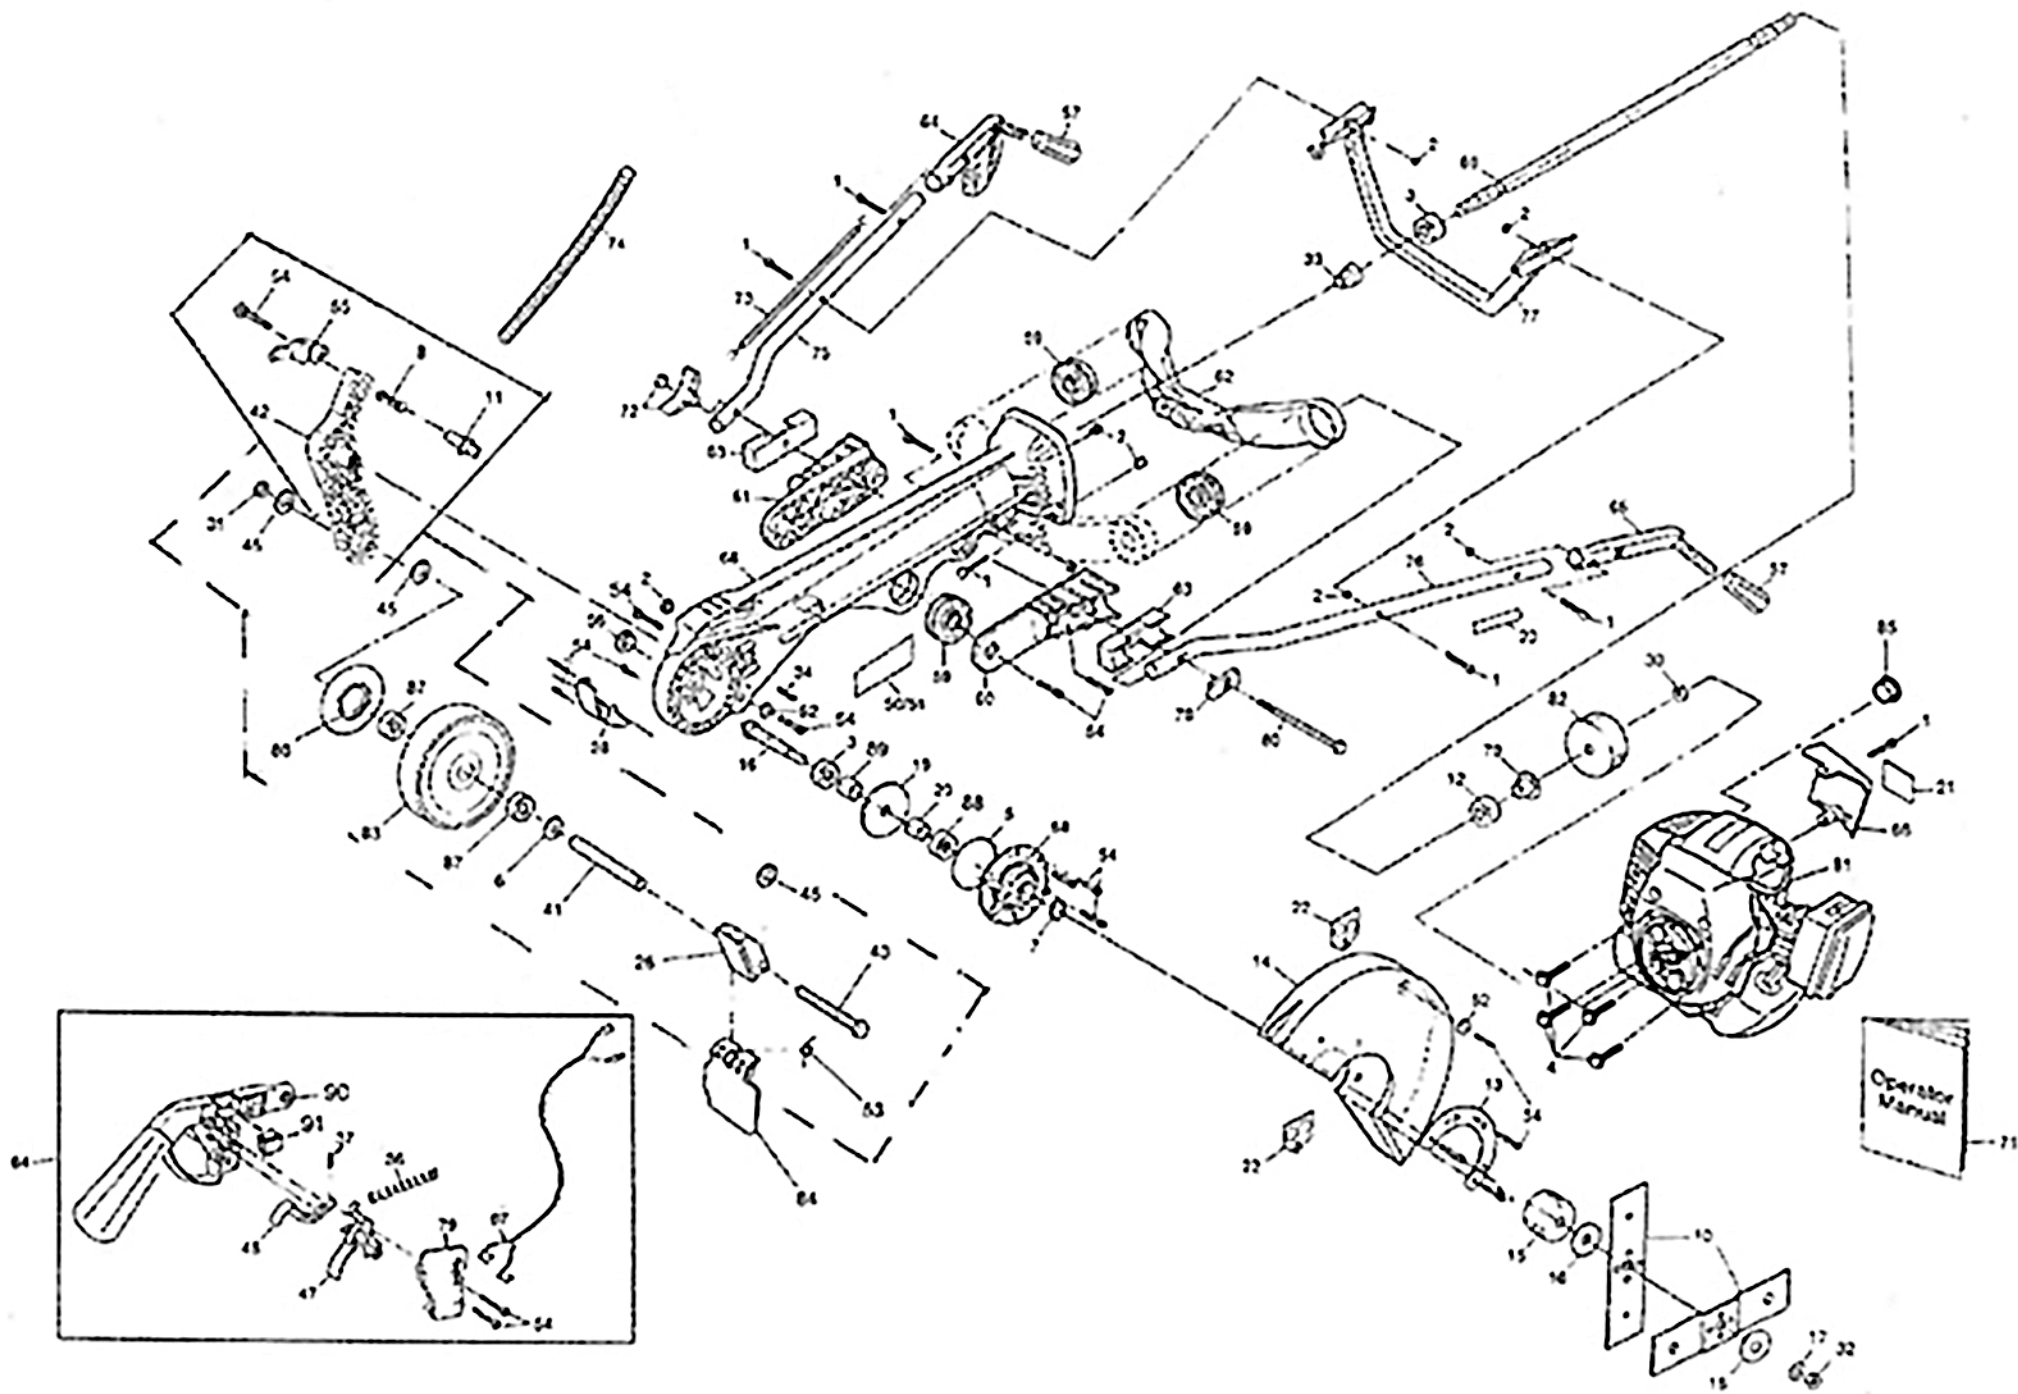

ATOM 205 PRO EDGER WITH G34L ZENOAH ENGINE

20/09/2022

ATOM MODEL: 205 PRO EDGER with G34L Zenoah Engine

PART NO: 20205

Key	Part No	Substitute Part No	NLA	Description	Key	Part No	Substitute Part No	NLA	Description	Key	Part No	Substitute Part No	NLA	Description
1	40650			SCREW M5 x 36	37	43199			SPRING SMALL INTERLOCK	73	44010			ASSY CABLE 845mm
2	40652			NUT NYLOC M5	41	43209			SPACER WHEEL 49mm ZP	74	44012			LOOM 400mm
3	40835	63474		BEARING 32x10x12	42	44301-R			ASSY ARM w/o WHEEL	75	44060			HANDLE TUBE
4	40838			SCREW HEX 6x20 BLADE	43	44304			BOLT WH AXLE 3/8x5.5	76	44061	44060		HANDLE TUBE
5	40906	65164		O-RING ID 63x2.0	45	43218			WASHER 3/8 20x1.8x26	77	44062	63020WE		HANDLE CROSS BRACE
6	42111			WHEEL SEAL 27.2x12.6	47	43288			TRIGGER THROTTLE	78	44064B	63187BN		CAPTIVE PLATE 1/4 BOLT
7	42112		X	(NLA) SEAL FELT	48	43292			INTERLOCK THROTTLE	79	44085		X	COVER THROTTLE
8	43452			SPRING HT ADJ ARM COMPR	49	43294		X	SWITCH + 44069 COVER	80	44074			BOLT HANDLE 6
10	43105			BLADE SET 10.2/3 - 271	50	43406		X	LABEL PROFESSIONAL	81	43947	63869A		ASSY ENG MITS TLE33
11	44302	62723		PIN ADJ ARM M6x1.0	52	43484			WASHER 22.43 x 5.94	82	44312			CLUTCH DRUM CUP 79x32
12	43108			BEARING 6301-2RS 37x12x12	53	43719			SPRING DEFLECTOR DEBRIS	83	64967BP			EDGER COM WHEEL
13	43109	43484		BLADE WASH Use 3x43438	54	43790			SCREW M5.5x22 TORX25	84	44309			FLAP DEBRIS ASSY PRO AV2
14	43110			COVER BLADE	55	44303			HEIGHT ADJ PRO	85	44001			PLUG PRO AIR COWL
15	43112			DRUM BLADE	56	43910	62936WN		CAP DUST EDGER	86	44310			CAP WHEEL HUB
16	43114	65315A		BLADE SHAFT ASSY MK3	57	43922		X	(NLA)HANDLE GRIP RUBBER	87	44305			BEARING WH 28x8x12.8
17	43115			WASHER BLADE BEVEL	58	43941	43941B		ASSY COVER BEARING	88	43860			BEARING 32x10x12 + 4mm
18	43116			PRO DRUM WASH 45x12.2x2	59	43951BS	63220BS		AV RUBBER ROUND	89	44016K			SPACER KIT 4xBEVEL WASHER
19	43122			CROWN GEAR PRO	60	43952			AV MOUNT LH	90	63433ARK			ASSY HANDLE RH 203,204,205
20	43125			SPACER 15.5mm	61	43953			AV MOUNT RH	91	44440			SWITCH ON/OFF
21	63219			LABEL HOT MOTOR/OIL CLEAN	62	43954		X	(NLA) HANDLE MAIN BRACKET					
22	64378			LABEL WARN BLADE COVER	63	43955BS	63401BS		AV SADDLE RUBBER					
23	63466		X	LABEL SAFETY HANDLE	64	63433ARK			ASSY HANDLE 203,204,205					
26	44308			GRASS SHIELD LIMITER PRO	65	63019BS			HANDLE LH WITH RUBBER					
28	43155			BODY MAIN SHIELD PRO	66	44000RN			AIR DEFLECTOR G34L					
25	43163			NUT FLANGE 3/8 UNC	67	44164			WIRE SWITCH					
31	43172			NUT NYLOC 3/8 UNC w/AXLE	68	63863RNK			ASSY PRO RED ST4					
32	43173			NUT M12 x 1.75 RH	69	43978			SHAFT PRO FL NUT					
33	43176			GEAR PINION 25.5mm LENGTH	70	43980	64119		HUB SINTERED 11.5mm					
34	43179			SCREW TRIM COVER M5x39	71	21775			MANUAL ALL MODELS					
36	43198			SPRING TRIGGER COMPRESS	72	63488A			ASSY HANDLE KNOB + NUT					