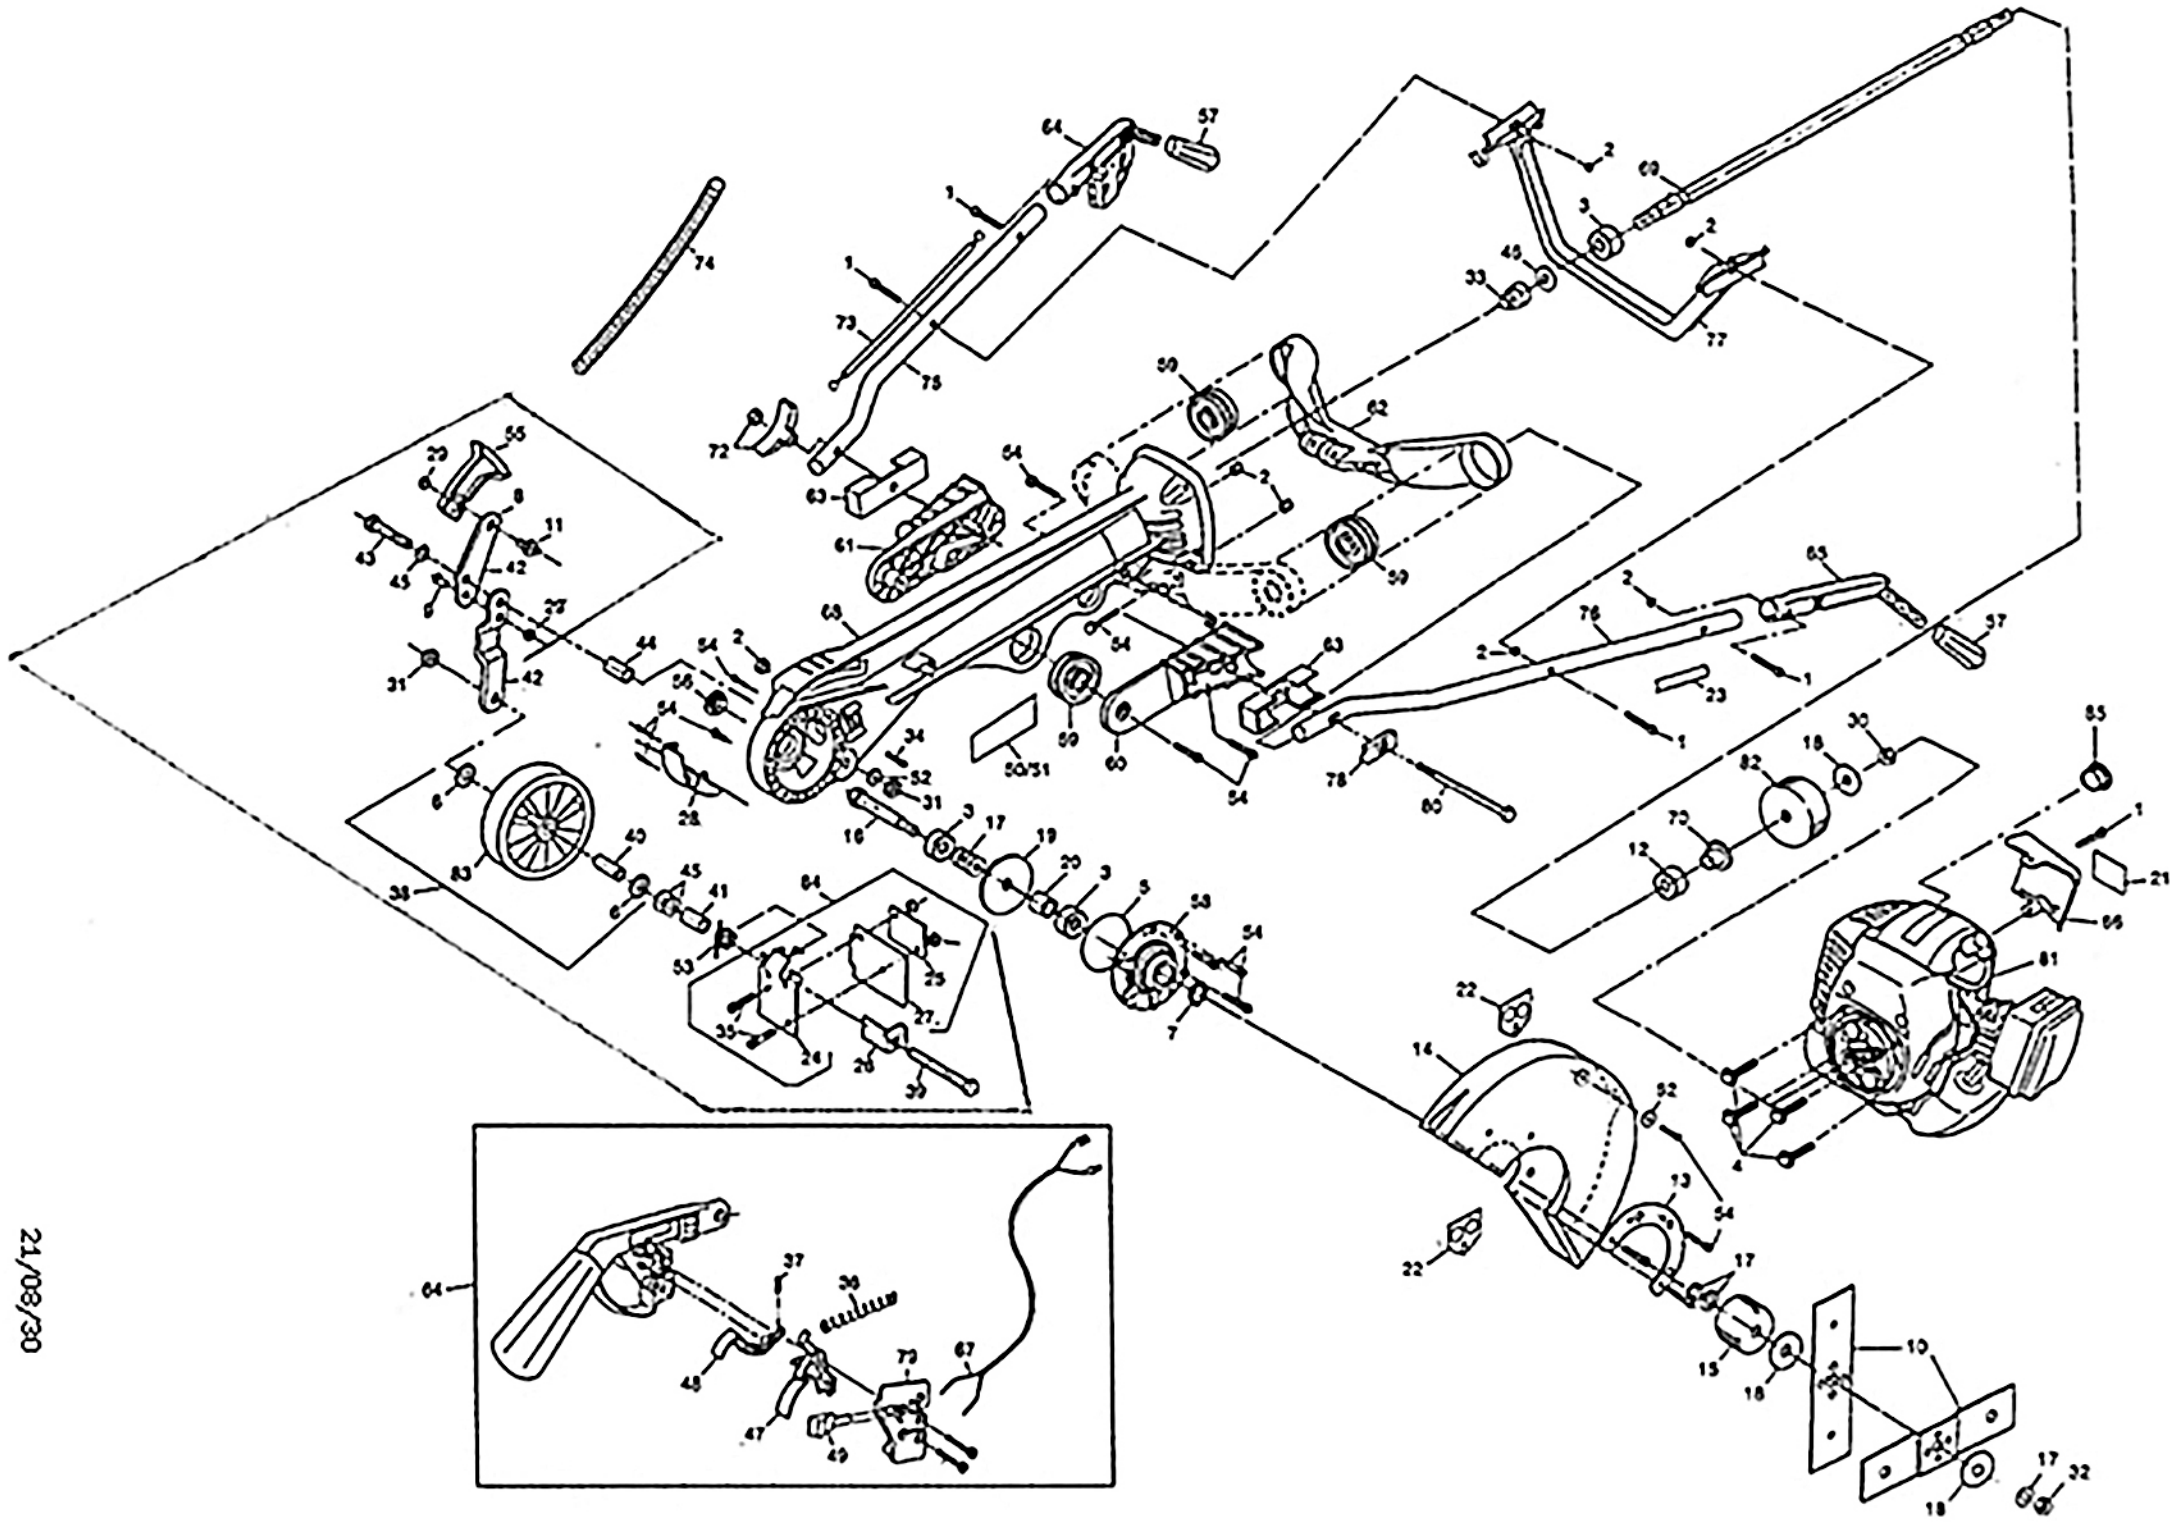

# ATOM 204 EDGER WITH G34L ZENOAH ENGINE

21/08/30

## ATOM MODEL: 204 EDGER with Zenoah G34L engine

For more information on the Zenoah G34L engine go to Ref 762 at 'Petrol Engines, Parts and Drawings'.