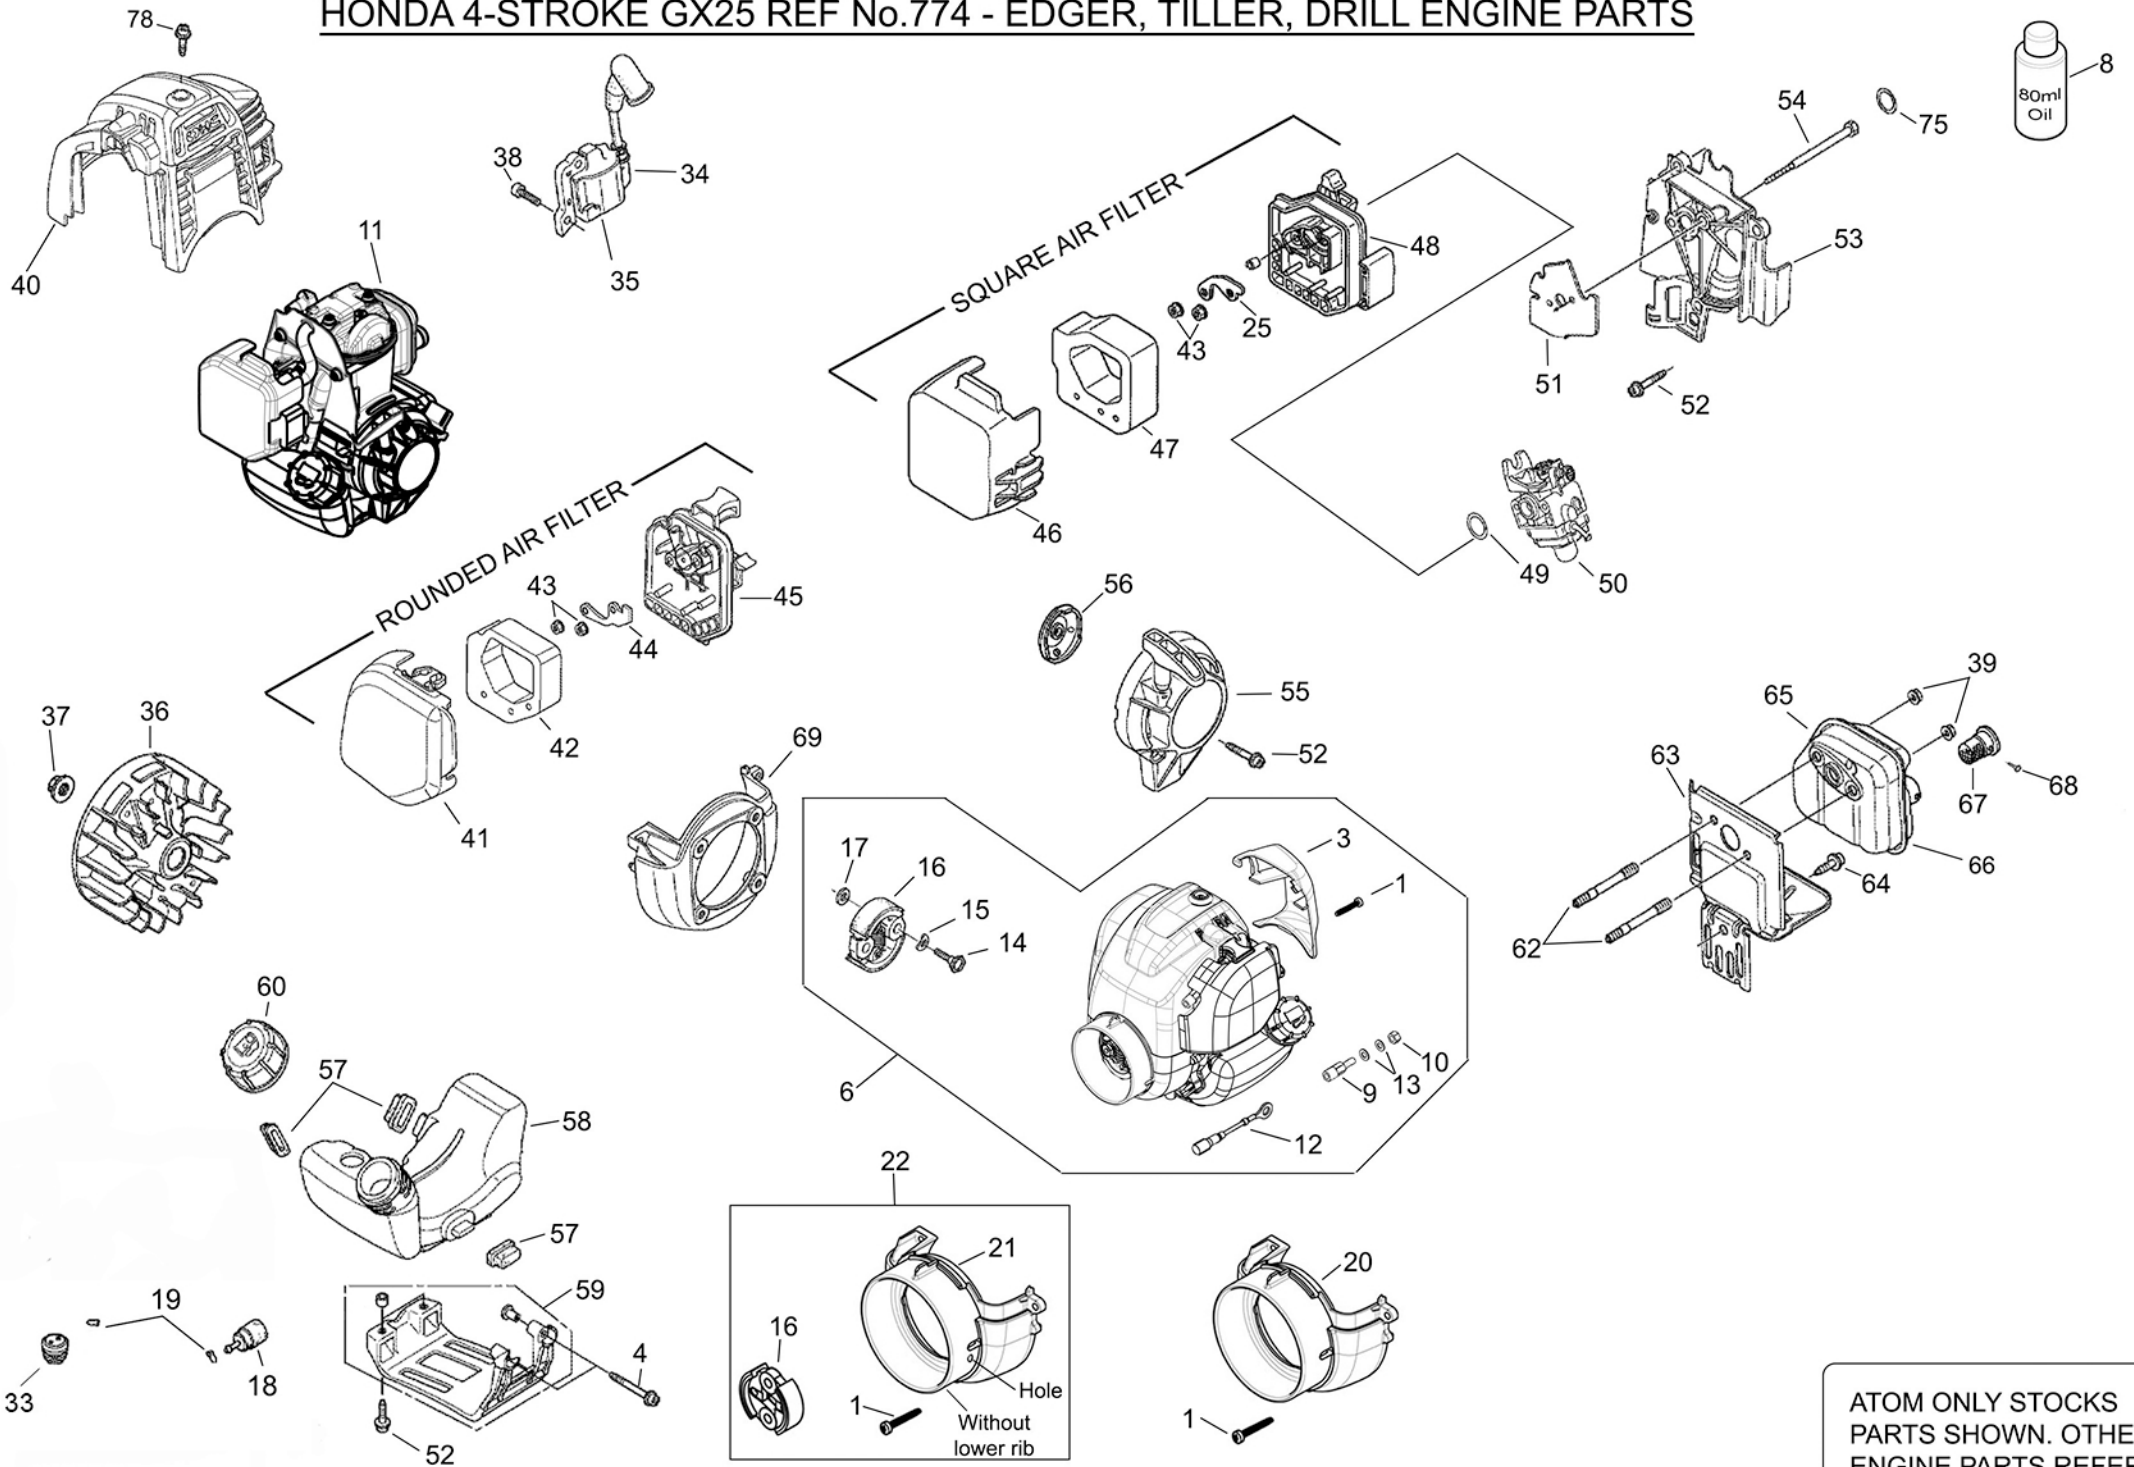

HONDA 4-STROKE GX25 REF No.774 - EDGER, TILLER, DRILL ENGINE PARTS

ATOM ONLY STOCKS
PARTS SHOWN. OTHER
ENGINE PARTS REFER
TO HONDA DEALER

22/06/27

31/08/2022

ATOM MODEL: 955 ENGINE DRILL HONDA GX25

PART NO: 20955