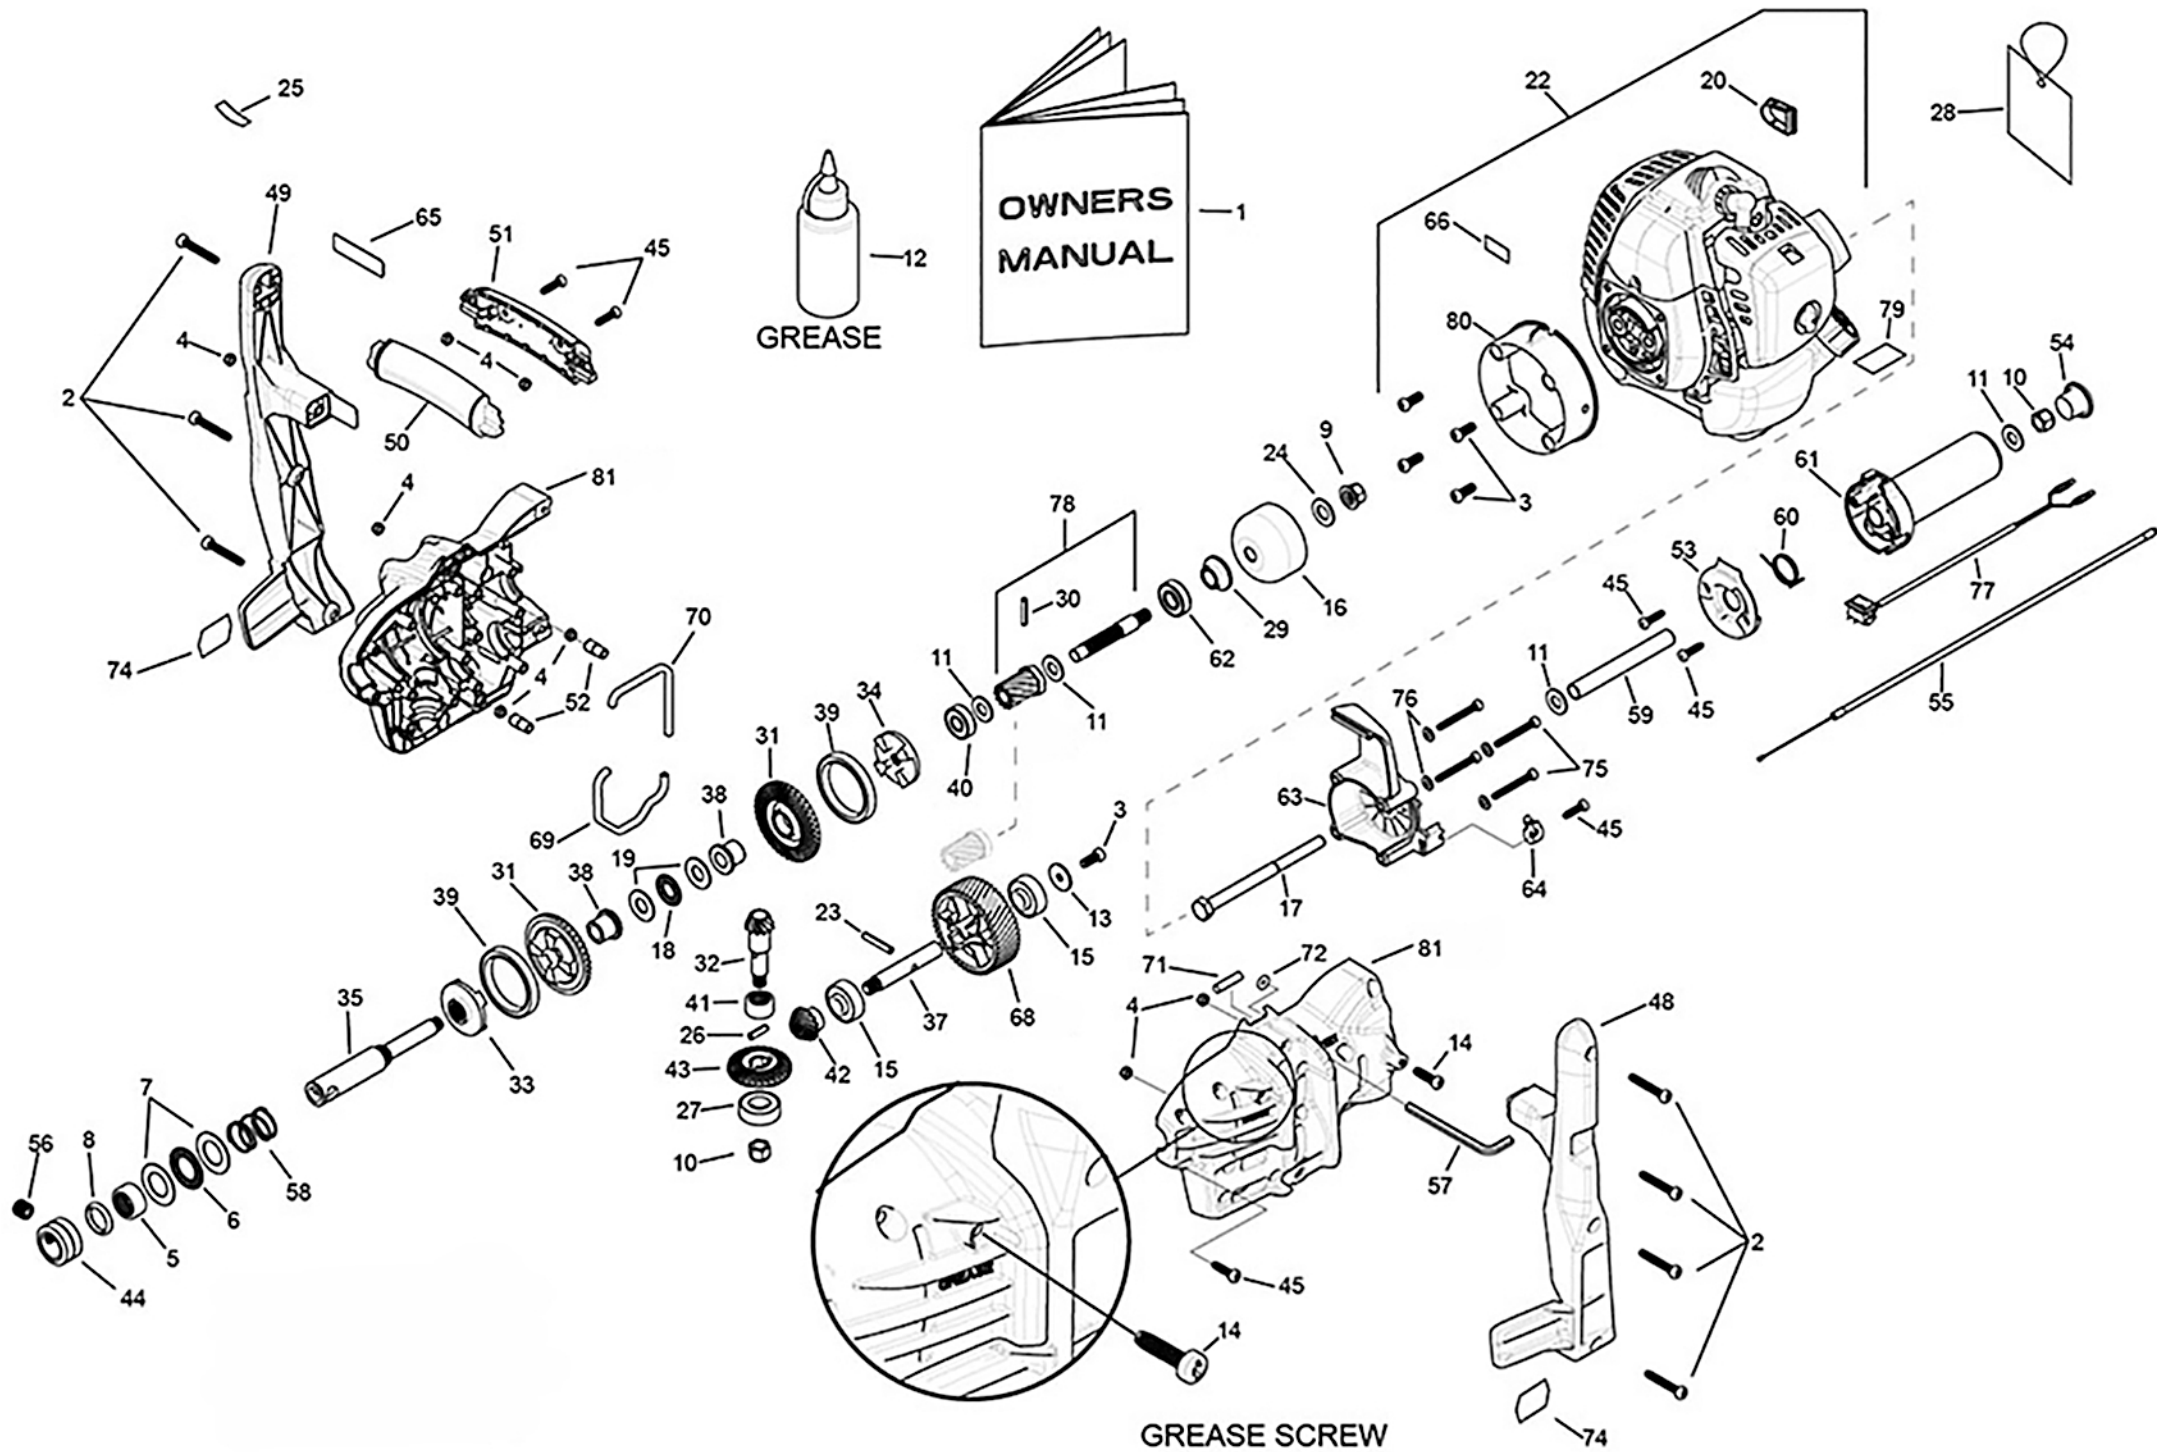

ATOM DRILLMASTER MODEL 953 WITH ZENOAH 26cc 2-STROKE MOTOR

200811

5/07/2022

ATOM MODEL: 953 ENGINE DRILL ZENOAH 26cc

PART NO: 20953

Key	Part No	Substitute Part No	NLA	Description	Key	Part No	Substitute Part No	Description	Key	Part No	Substitute Part No	NLA	Description
1	21775			MANUAL ALL MODELS	32	64177		DR PINION MAIN	63	64332RN			DR THROTTLE MOUNT G26L
2	40650			SCREW M5x36	33	64178		DR FORWARD GEAR DOG	64	64333WP			DR CABLE RETAINER
3	40651			SCREW M6x16	34	64179		DR REVERSE GEAR DOG	65	64335			LABEL WARN DRILL HANDLE
4	40652			NUT NYLOC M5	35	64181		DR MAIN SHAFT	66	64338		X	LABEL DR MODEL 953
5	40912			BEAR NEEDLE 20x12mm	37	64183		DR SPUR GEAR SHAFT	68	64344SN	64414A		DR ASSY SHAFT BEAR 38/10T KIT
6	40914			BEAR THR 20x35x2	38	64184		DR BRONZE BEAR SINTERED	69	64347			DR CASING SEAL 1
7	40915			WASHER THRUST 20x35x1	39	64185		BEAR 6809-2RS 45x58x7	70	64348			DR CASING SEAL 2
8	40922			SEAL SHAFT 20x26x4mm	40	64187		BEAR 10x26x8	71	64969			DR SPIRIT LEVEL
9	43163			NUT FLANGE 3/8 UNC	41	64188		BEAR NEEDLE 16x22x12	72	64355			O RING 3 x 11 OD x 5 ID
10	43172			NUT NYLOC 3/8 UNC w/AXLE	42	64189		DR GEAR BEVEL T15	74	64383			LABEL DRILLMASTER
11	43218			WASHER 3/8 20x1.8x26	43	64190		DR GEAR BEVEL T30	75	64384			SCREW M4x50 SOCKET CAP
12	43227			GREASE & DISPENSER	44	64243		ASSY COLLAR/SCREW/KEY	76	64385			WASHER 4x9x1
13	43484			WASHER 22.43x5.94	45	64194		SCREW M4.5x19.5	77	64411			DR SWITCH & WIRE
14	43790			SCREW M5.5x22	46	64859WN		SET LH+RH ENG DRILL	78	64414A			DR ASSY SHAFT BEAR 38/10T KIT
15	43860			BEARING 32x10x12+4mm	47	64859WN		SET LH+RH ENG DRILL	79	63219			LABEL HOT MOTOR/OIL
16	44318			DRUM CLUTCH CUP 54mm	48	64212WN		DR MAIN HANDLE LH	80	63360RN			MOUNT ENGINE KZ26
17	44439			BOLT BSW HEX 3/8x5	49	64213WN		DR MAIN HANDLE RH	81	64859WN			SET LH+RH ENG DRILL
18	62964			BEARING NEEDLE 12x26x2	50	64216BS		DR GRIP FRONT W/RUBBER					
19	62965			WASHER THRUST 12x26x1.5	51	64217BS		DR GRIP BACK W/RUBBER					
20	62969RN			PLUG MUFFLER KZ26	52	64218WP		DR NUT RETAINER					
22	62993		X	ENG ZENOAH KZ26	53	64220WP		DR THRO HANDLE COV					
23	63275			PIN ROLL 5x30 DR/TL	54	64221WP		DR THR HANDLE CAP					
24	63277			WASHER 12x22.22x1	55	64227		DR THROTTLE CABLE 362+87					
25	64926			LABEL DR SAFETY	56	64229		SCREW GRUB M12x1.25x12					
26	63440			PIN ROLL 5x18	57	64230		KEY ALLEN 6AFx90					
27	63474			BEARING 32x10x12	58	64231		DR REVERSE SPRING 30x22					
28	63953			TAG-MADE IN AUSTRALIA	59	64232		DR HAN SPACER TUBE					
29	64119			HUB SINTERED 11.5mm	60	64233		DR THRO RET SPRING					
30	64130			PIN ROLL 4x24 DR/TL	61	64234BS		DR THRO HAN W/RUBBER					
31	64176			DR GEAR WITH DOG	62	64235		DR BEAR 6001-2RS 12x28x8					