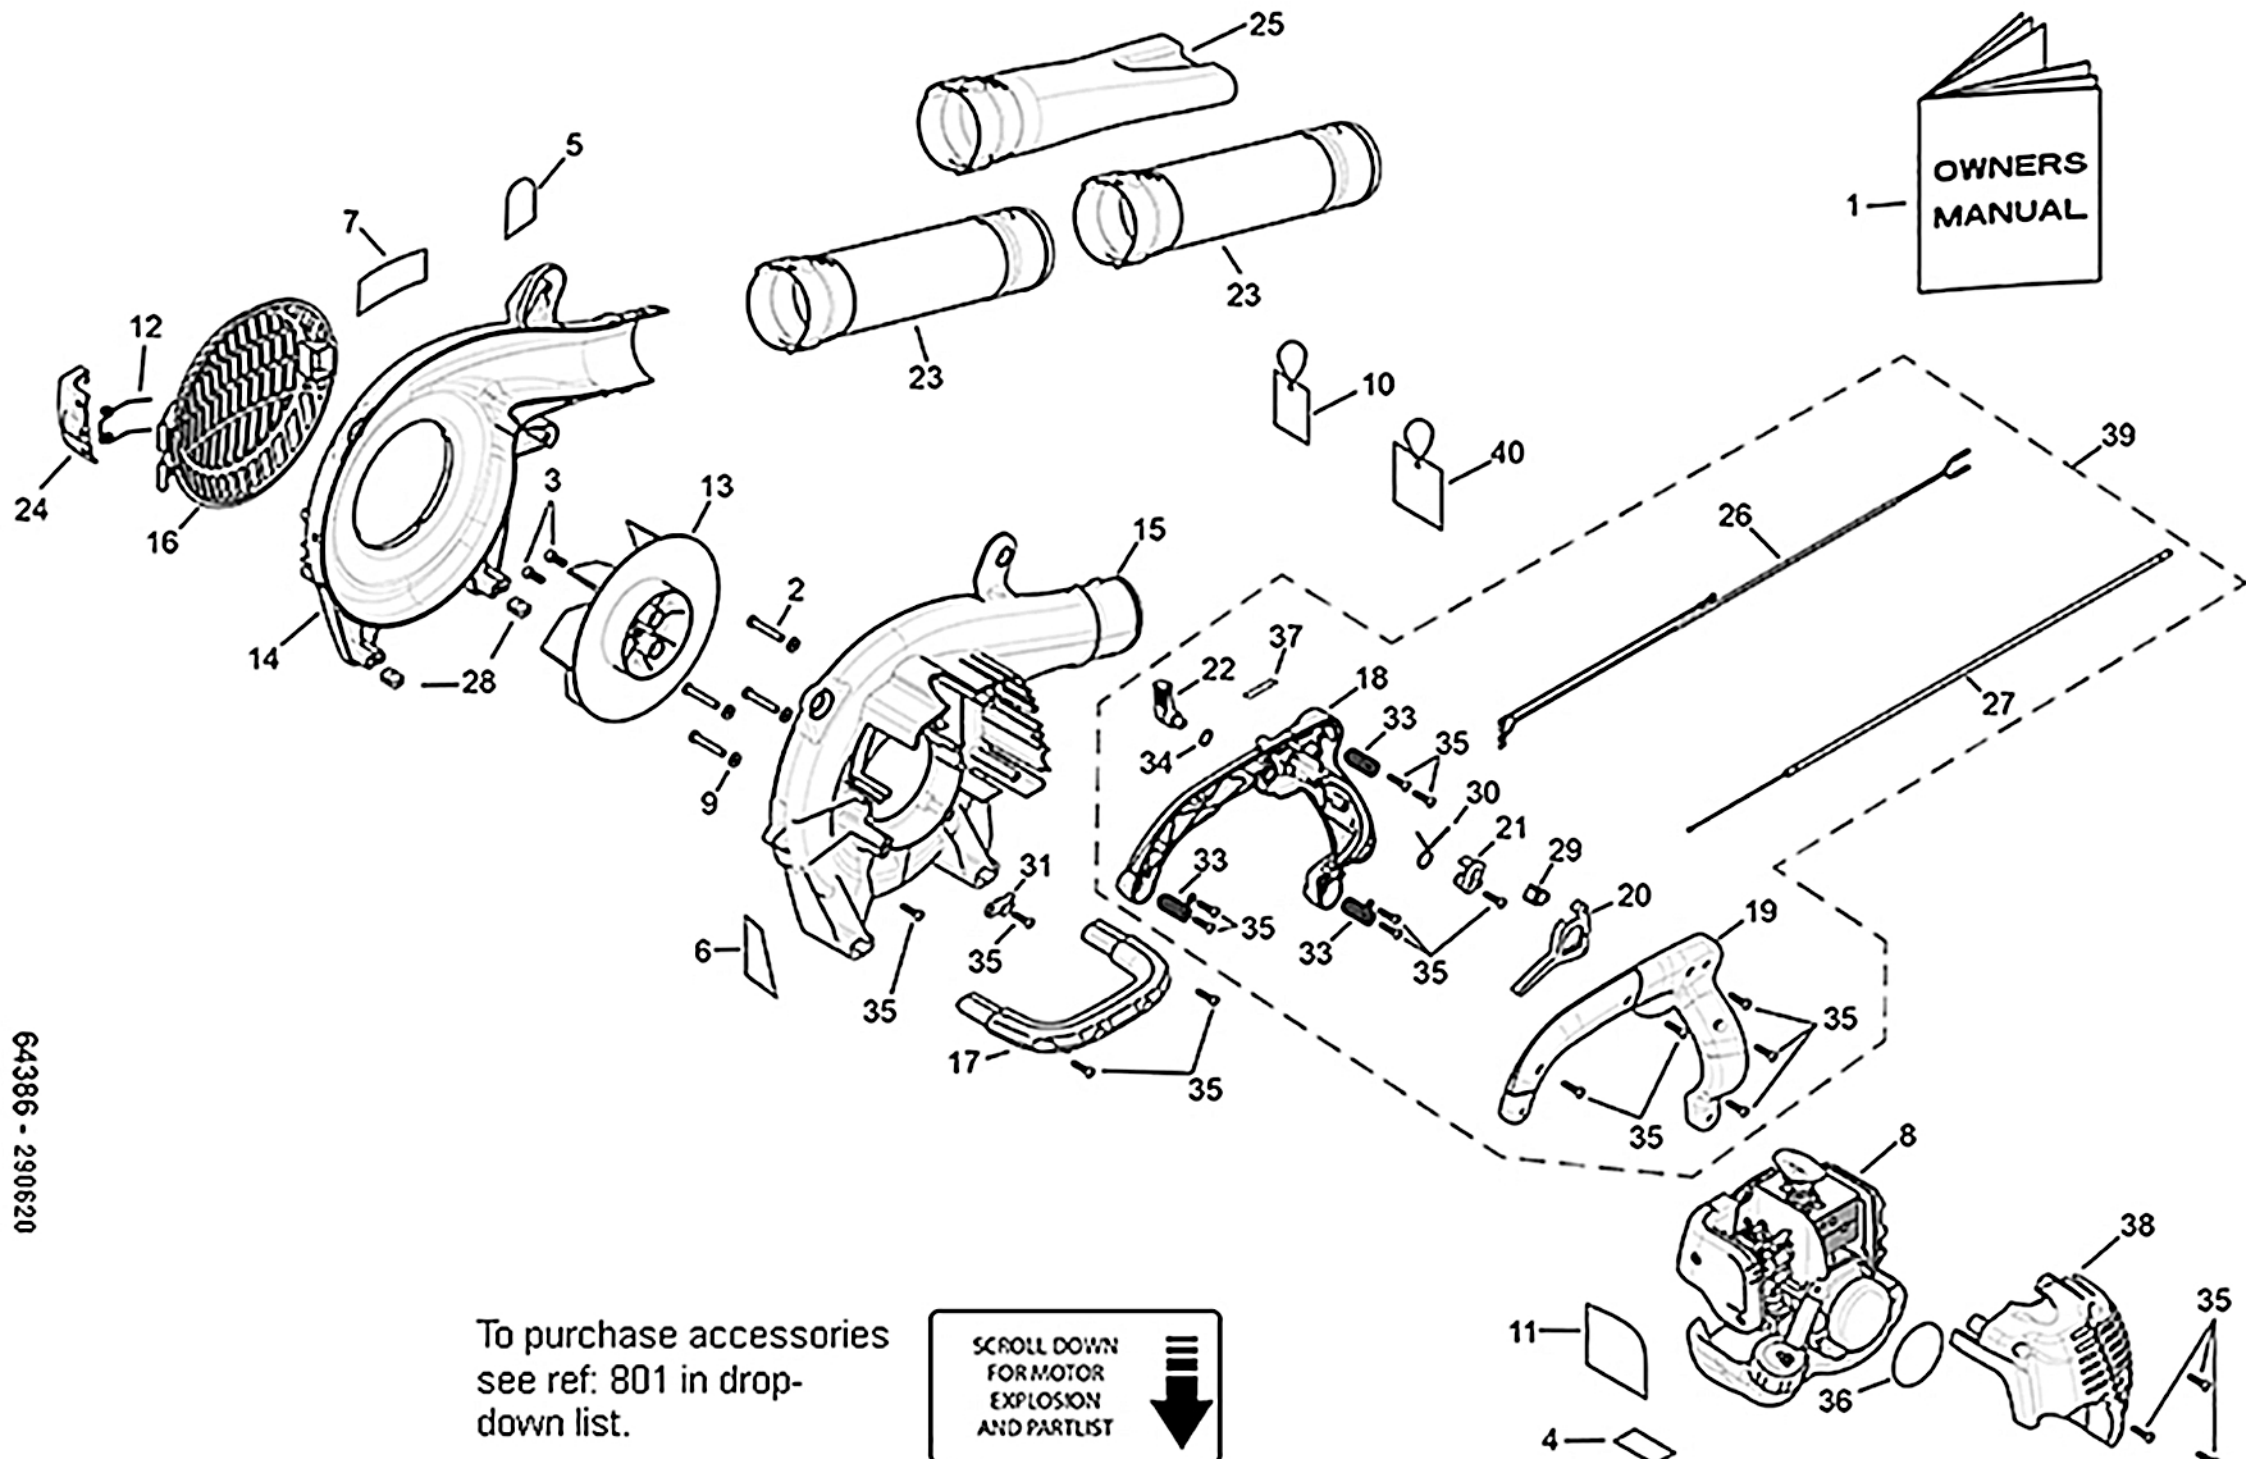

# ATOM AIRLIFT MODEL 835 WITH ATOM 26 FC3 2-STROKE MOTOR

To purchase accessories  
see ref: 801 in drop-  
down list.

SCROLL DOWN  
FOR MOTOR  
EXPLOSION  
AND PARTLIST

64386 - 290620

## ATOM MODEL: 835 ATOM BLOWER with 26FC engine

## PART NO: 20835

Key	Part No	Substitute Part No	NLA	Description	Order Part	Key	Part No	Substitute Part No	NLA	Description	Order Part
1	21775			MANUAL ALL MODELS		31	64166GN			BL CABLE RETAINER	
2	40650			SCREW M5x36		33	64172			BL AV SPRING	
3	40651			SCREW M6x16		34	64193			WASHER WAVE 14.5 x 10 X .03	
4	63219			LABEL-HOT MOTOR/OIL CLEAN		35	64194			SCREW M4.5x19.50	
5	63319			LABEL BL ANTI VIBRATION		37	64354			LABEL BL STOP/CRUISE	
6	63322			LABEL WARN SYMBOLS		38	63394GN			COWL REAR 26FC-3	
7	64935		X	LABEL BL 835 DELUXE		39	64932AR			ASSY BL HANDLE RED TRIG	
8	63405A	65195A		ASSY ENG ATOM 26FC5							
9	63457			WASHER 6.4x12.5x1.5							
10	63953			TAG-MADE IN AUSTRALIA							
11	63979			LABEL - BL STARTING ATOM							
12	64133			BL SPRING COVER							
13	64135SN			BL IMPELLER ATOM							
14	64136WN			BL EXT MAIN CASING GREY							
15	64138WN			BL INT MAIN CASING GREY							
16	64139WN			BL AIR INTAKE COVER							
17	64140WE			BL STAND HANDLE							
18	64146BS			BL HANDLE LH							
19	64147BS			BL HANDLE RH							
20	64150GN			BL THROTTLE TRIGGER							
21	64151GN			BL CRUISE CONT CAM							
22	64152GN			BL CRUISE CONT LEV							
23	64154WPE			BL NOZZLE MAIN							
24	64157RN			BL HINGE CLAMP RED							
25	64158WPE			BL NOZZLE FISHTAIL							
26	64159			BL SWITCH WIRE							
27	64160			BL THROTTLE CABLE							
28	64161			BL RUBBER FOOT							
29	64162			PUSH BUTTON SWITCH							
30	64165			BL SPRING RETURN CAM							

For information about the 26FC engine go to Ref 767 at 'Petrol Engines, Parts and Drawings.'