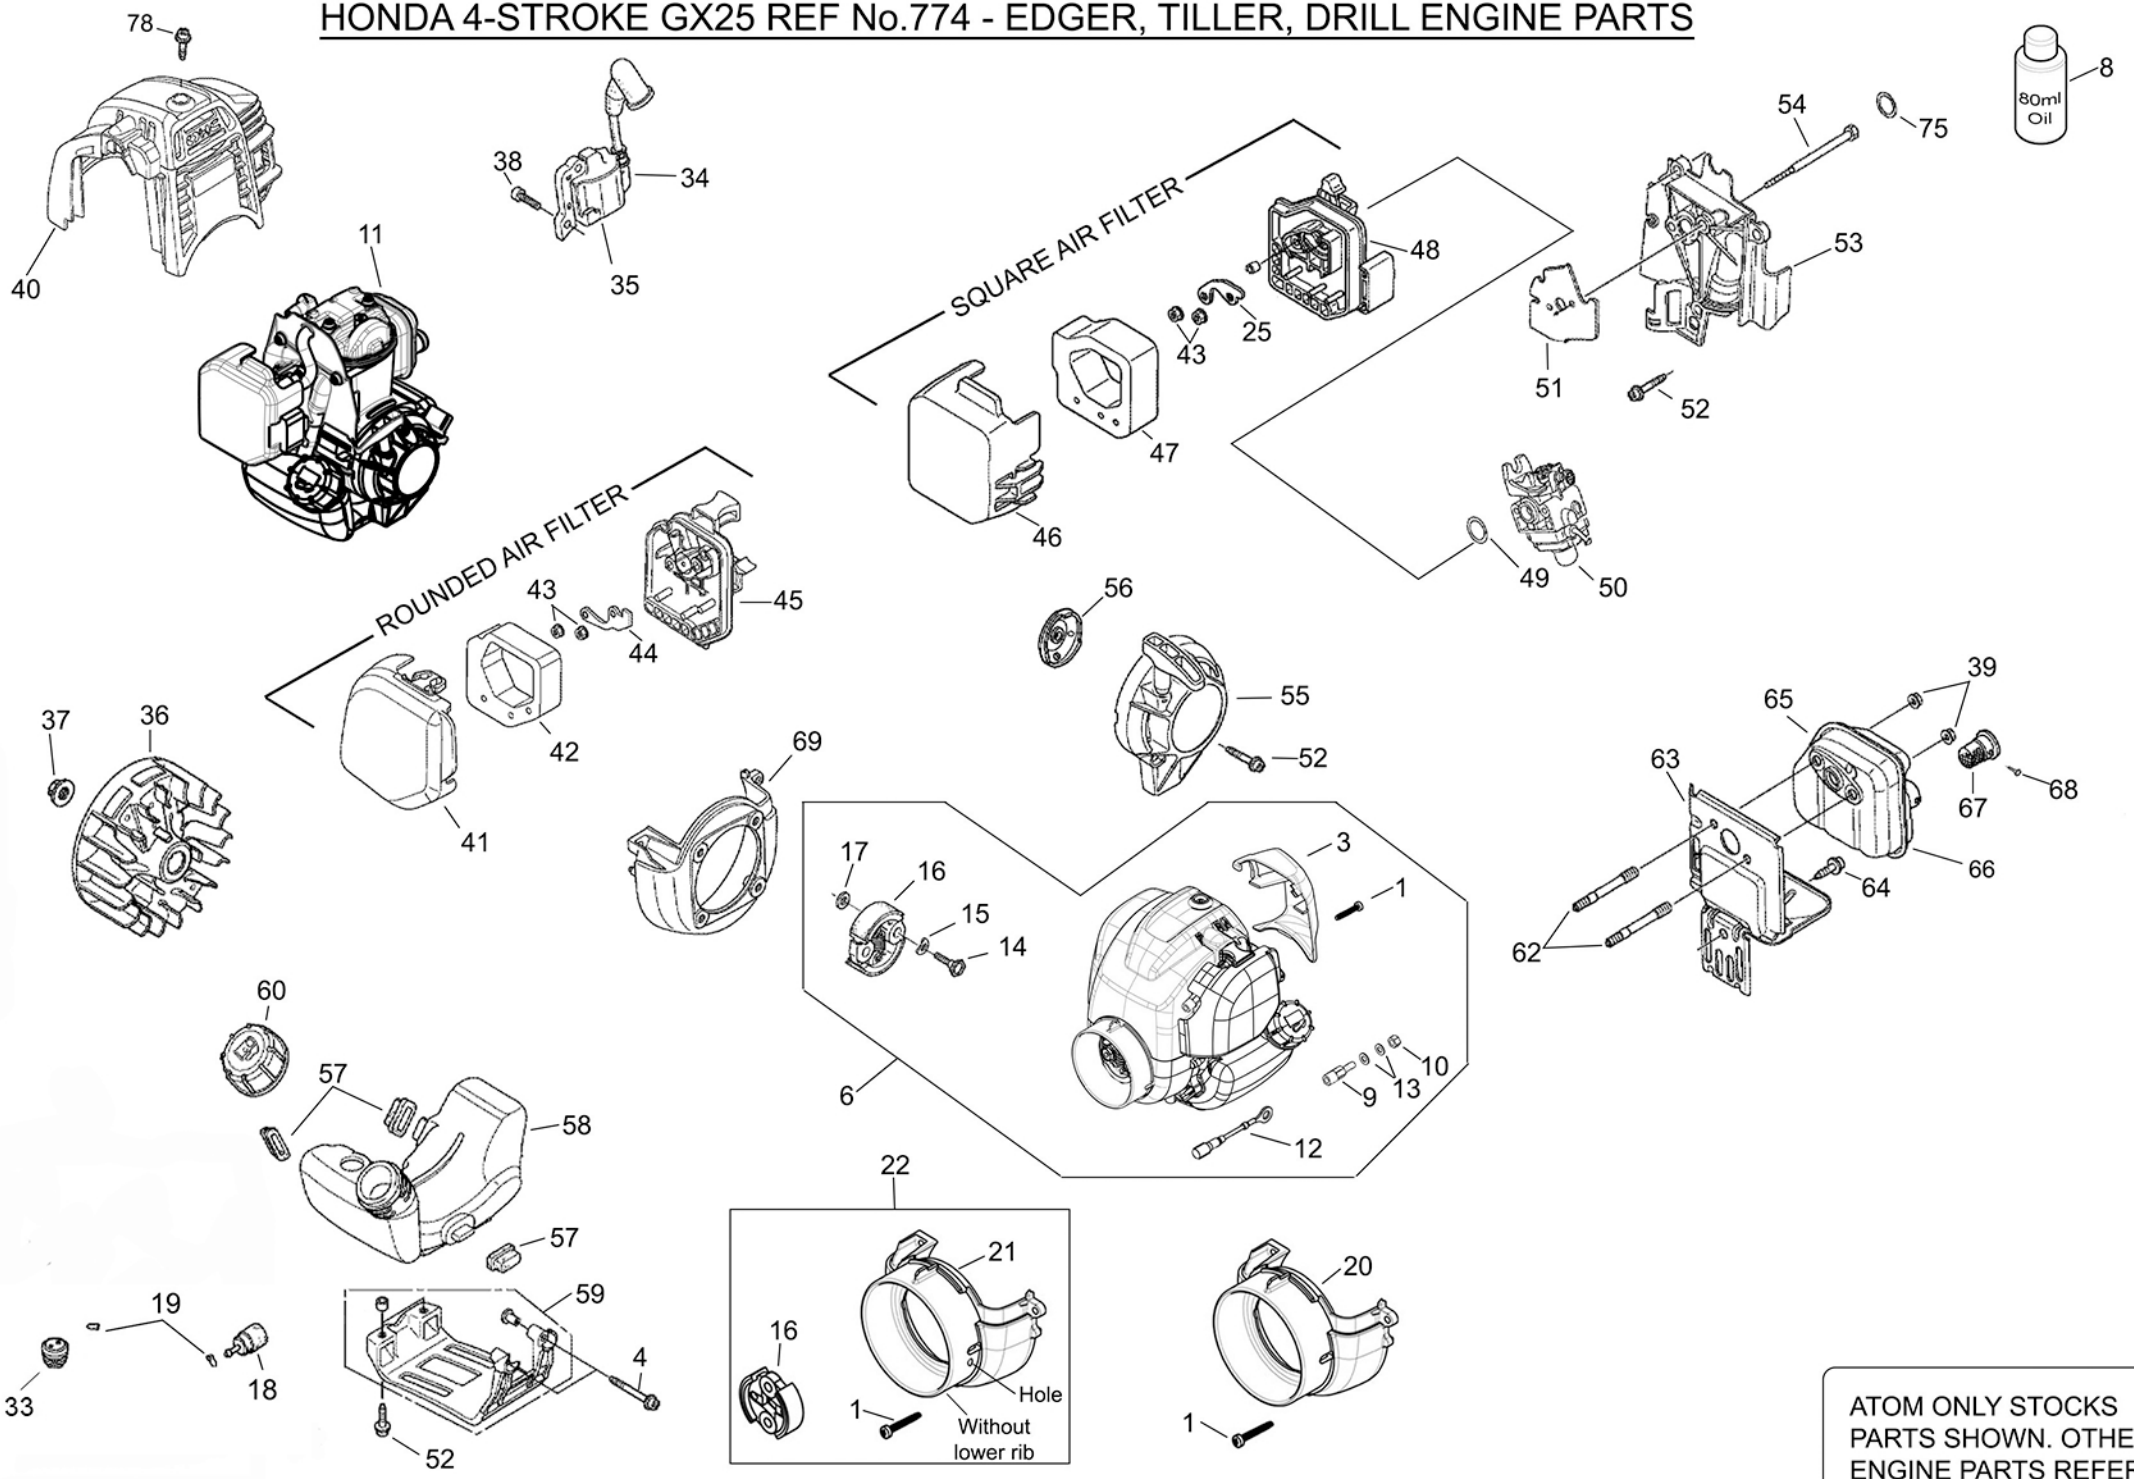

HONDA 4-STROKE GX25 REF No.774 - EDGER, TILLER, DRILL ENGINE PARTS

ATOM ONLY STOCKS
PARTS SHOWN. OTHER
ENGINE PARTS REFER
TO HONDA DEALER

22/06/27

28/06/2022

ATOM PRODUCT: HONDA ENGINE GX25

REF NO: 774

| Key | Part No | Substitute Part No | Description | Key | Part No | Substitute Part No | Description |
|-----|-----------|--------------------|-----------------------------|-----|---------|--------------------|------------------------------|
| 1 | 40650 | | SCREW M5Xx36 | 43 | 64259 | | GX25/35 NUT SELFLOCK |
| 3 | 43966RN | | GX25 AIR DEFECTOR | 44 | 64260 | | GX25 RND PLATE |
| 4 | 46130 | | BOLT 5x30 | 45 | 64261 | | GX25 RND FILTER |
| 8 | 48101 | | OIL 80ML | 46 | 64262 | | SQ AIR FILTER COVER |
| 9 | 62968 | | PRO CARBY CONN M6x1 | 47 | 64263 | | SQ FILTER ELEMENT |
| 10 | 63169 | | NUT M6x1 | 48 | 64264 | | SQ AIR FILTER BASE |
| 11 | 65139-EU5 | | ENG GX25 SATS w/o COVERS | 49 | 64265 | | GX25/35 CARB O-RING 14.8x2.4 |
| 12 | 63355 | | GROUND WIRE | 50 | 64266 | | CARBURETTOR |
| 13 | 63457 | | WASHER 6.4x12.5x1.5 | 51 | 64267 | | STD GASKET CARBY |
| 14 | 63553 | | CLUTCH BOLT M6 | 52 | 64268 | | GX25/35 BOLT SOCKET M5x16 |
| 15 | 63554 | | CLUTCH WASHER WAVY | 53 | 64269 | | STD SHROUD MANIFOLD |
| 16 | 63555A | | CLUTCH ASSY GX25 | 54 | 64270 | | GX25/35 HEX BOLT M5x53 |
| 17 | 63556 | | CLUTCH WASHER FLAT | 55 | 64272 | | RECOIL STARTER ASSY |
| 18 | 63614 | | FUEL FILTER | 57 | 64274 | | GX25/35 TANK MOUNT RUBBER |
| 19 | 63615 | | CLIP, HOSE, STEEL | 58 | 64275 | | FUEL TANK |
| 20 | 63806RN | | GX25 MOUNT/FAN COVER | 59 | 64277 | | TANK GUARD |
| 21 | 63806RNM | | GX25 MOUNT/FAN COVER #550 | 62 | 64280 | | MUFFLER STUDS 2.5x4.2 |
| 22 | 63974KM | | MOD MOUNT/COWL KIT #550 | 63 | 64281 | | STD METAL MUFFLER PLATE |
| 25 | 64205 | | PLATE SQ FILTER | 64 | 64282 | | GX25/35 BOLT SOCKET M5x10 |
| 33 | 64290 | | GX25/GX35 GROMMET FUEL TANK | 65 | 64283 | | MUFFLER W/O NOZZLE |
| 34 | 64249 | | STD COIL 50MM | 67 | 64285 | | CUP EXH SPARL ARRESTOR |
| 35 | 64250 | | GX25 MK2 BL COIL 150mm | 68 | 64287 | | EXH NOZZLE SCREW |
| 36 | 64251 | | FLYWHEEL | 69 | 64288 | 63806RN | MOUNT/FAN COVER |
| 37 | 64252 | | NUT FLANGE 7MM | 76 | 64248 | | GX25 BL EXT NOZZLE |
| 38 | 64254 | | GX25/35 BOLT M4 x 14 | 78 | 64949 | | GX25 M5x15 SCREW COVER |
| 40 | 64256 | | GX25 STD COVER | | | | |
| 41 | 64257 | | GX25 RND FILTER COVER | | | | |
| 42 | 64258 | | GX25 RND AIR FILTER | | | | |