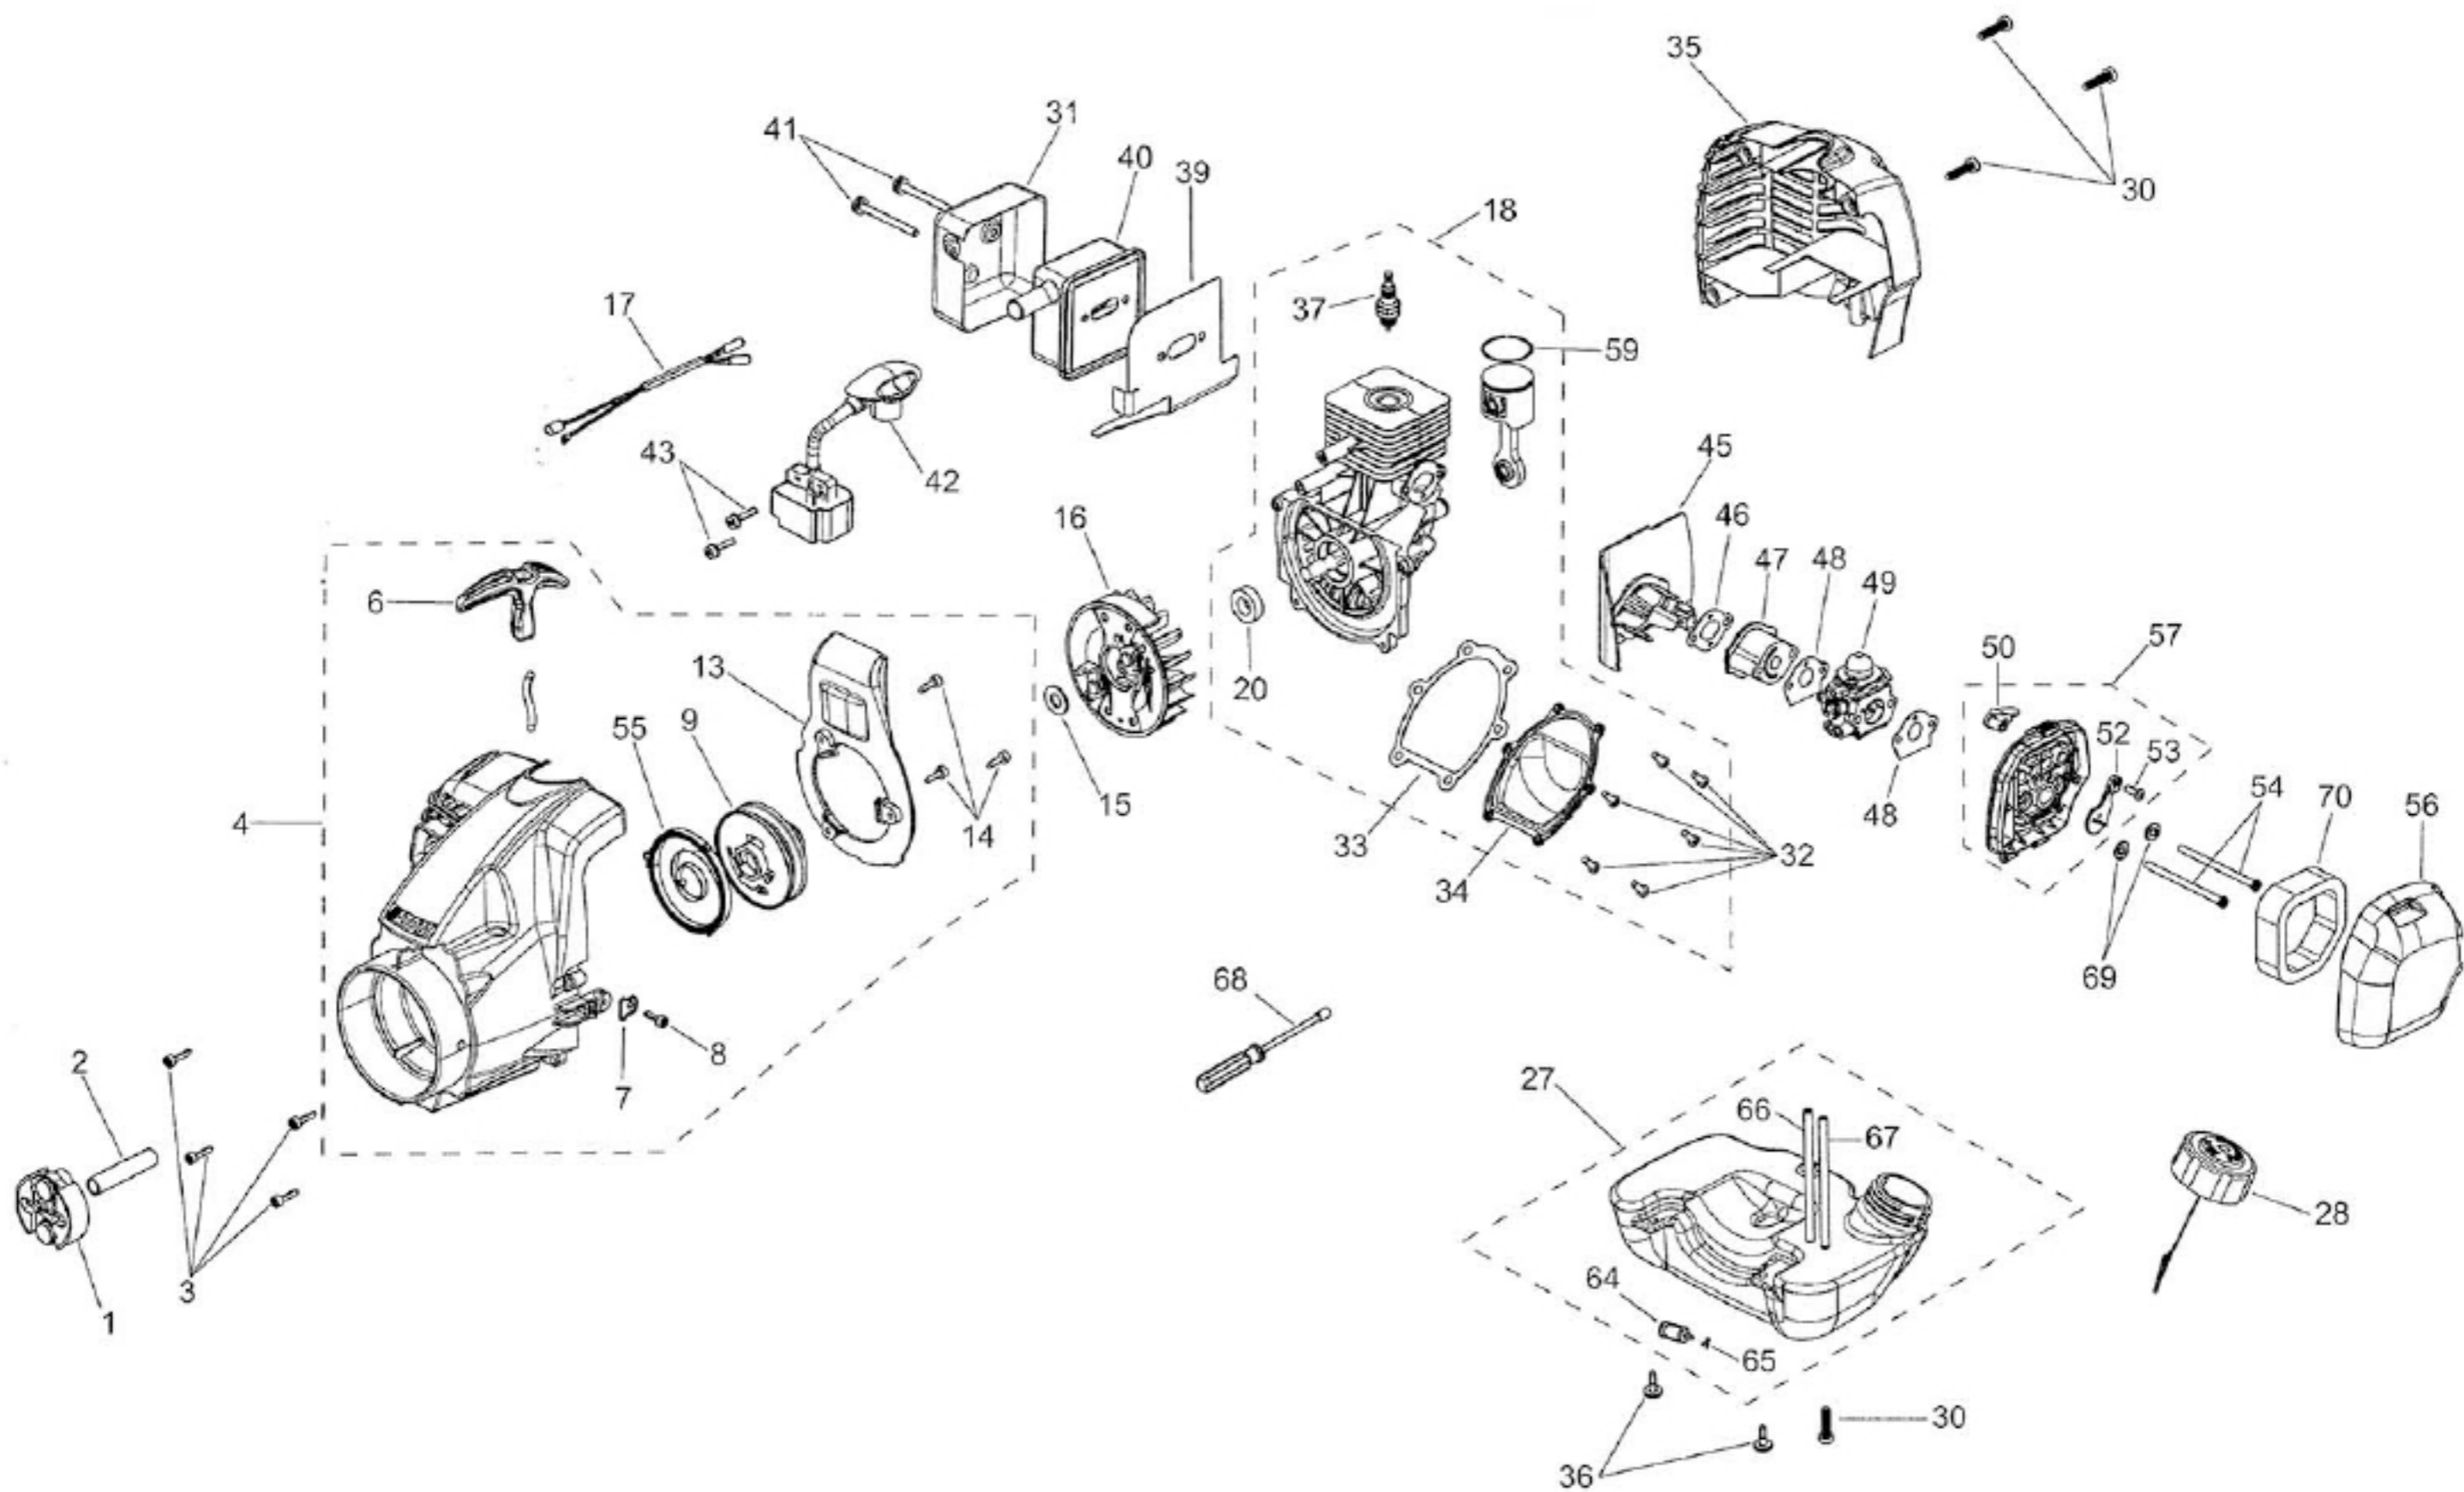

ATOM 26SCF REFERENCE No: 766

30/05/2022

ATOM PRODUCT: ATOM 26SCF 26cc Single Crank Engine

REF NO: 766

Key	Part No	Substitute Part No	NLA	Description	Key	Part No	Substitute Part No	NLA	Description
1	63631	63555A		CLUTCH ASSY GX25-KZ26-ATOM	40	63653			SC ASSY MUFFLER
2	63632			SPACER M55.5	41	63654			SC SCREW
3	63633			SC SCREW TAPTITE THR	42	63655			SC IGNITION MODULE
4	63635		X	ASSY STA./FAN COV 430	43	63656			SC SCREW SELF TAPPING
6	63636			STARTER PLASTIC GRIP	45	63657			SC MANIFOLD PLATE
7	63549			FC/HPE CLAMP-RETAINER	46	63658			SC GASKET INTAKE
8	63550			FC/HPE SCREW 13.5	47	63659			SC MANIFOLD HEAT DAM
9	63637		X	SC ASSY PULLEY	48	63596			FC/HPE GASKET-MANIFOLD
13	63638			SC PLASTIC AIR DEFLECTOR	49	63660	65141		ATOM CARBY 10mm VENTURI
14	63639			SC SCREW TAPTITE THR	50	63599			CHOKE LEVER
15	63640			SC WASHER FLAT	51	63539		X	KEY WOODRUFF S43C
16	63641			ASSY ROTOR & PAWL 95mm	52	63601			FC/HPE CHOKE PLATE
17	63642			ASSY LEAD WIRE	53	63602			FC/HPE ST SCREW M4
18	63643			ASSY SHORT BLOCK	54	63662			HEAT DAM MOUNTING BOLT
20	63644			PLASTIC SEAL CRANKSHAFT	55	63663			SC SPRING & CONTAINER
27	63645			ASSY FUEL TANK & CAP	56	63664			SC PLASTIC FILTER COVER
28	63605			FC/HPE FUEL CAP ASSY	57	63665			SC ASSY AIR FILTER BASE
30	43790			SCREW M5.5x22 TORX25	59	63666			SC PISTON RING
31	63646			SC STAMPING HEAT SHIELD	64	63614			FUEL FILTER
32	63647			SCREW T20	65	63615			CLIP-HOSE-STEEL
33	63648			GASKET CRANKCASE COVER	66	63616			FC/HPE TUBING-FUEL
34	63649			SC CRANKCASE COVER	67	63617			FC/HPE TUBING-FUEL
35	63650			PLASTIC REAR COWL	68	63627			FC/HPE CARBY JET ADJ
36	63651			SC ST SCREW	69	63626			FC/HPE WASHER 10x5x1
37	63587			FC/HPE SPARK PLUG	70	63667			SC FILTER ELEMENT
39	63652			SC GASKET MUFFLER SCOOP	71	63424	65195A		ENG ATOM 26FC5 w/covers