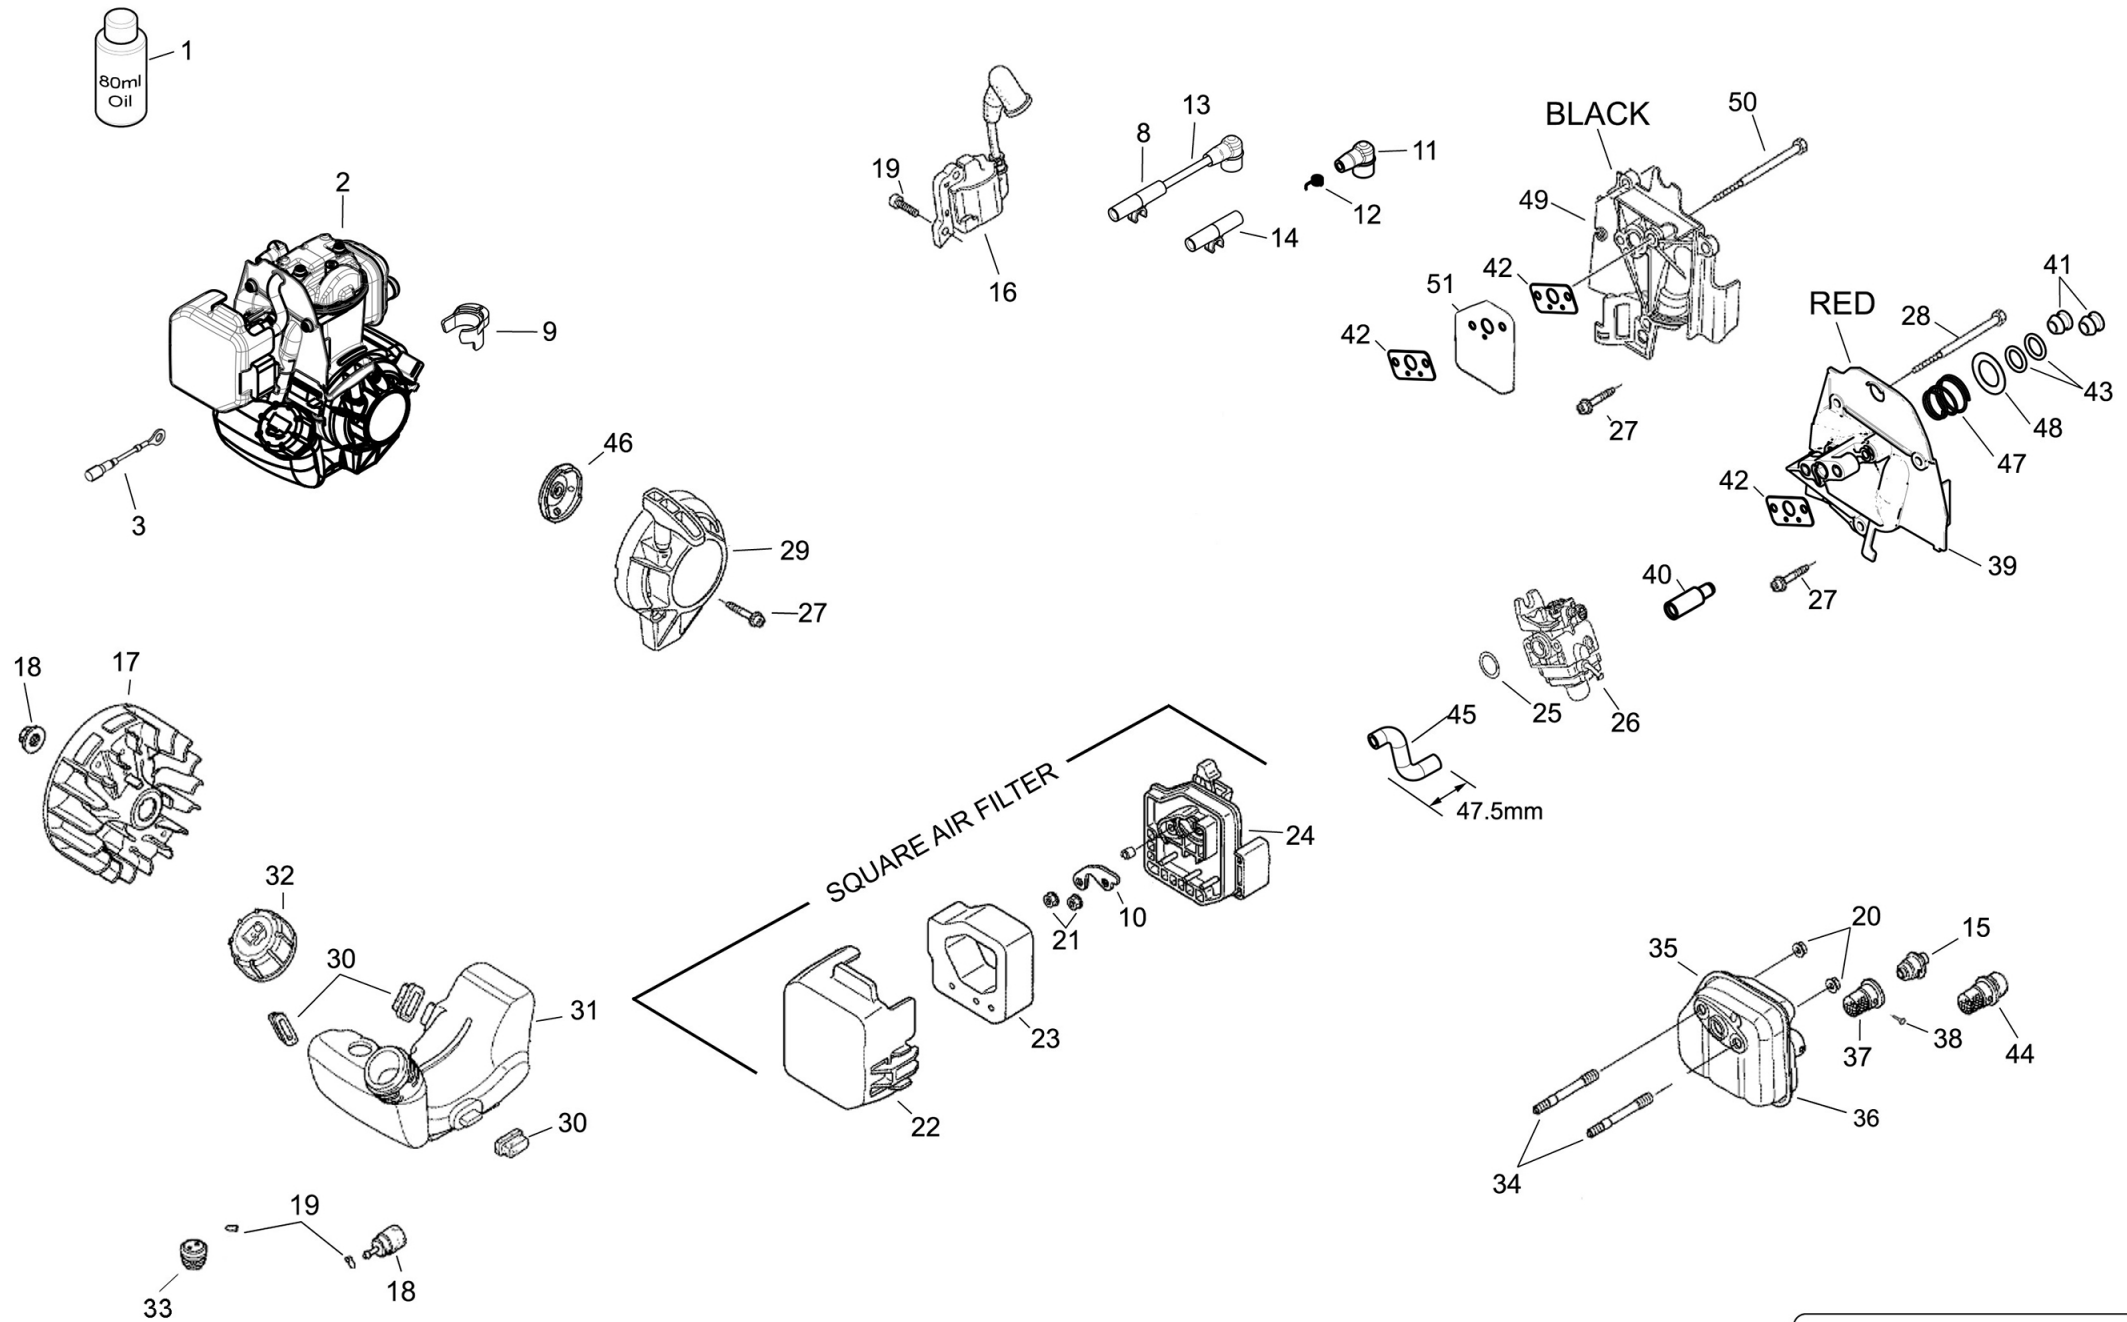

# HONDA GX25 Engine parts for Blower

ATOM ONLY STOCKS  
PARTS SHOWN. OTHER  
ENGINE PARTS REFER  
TO HONDA DEALER

30/05/2022

**ATOM PRODUCT: HONDA BLOWER ENGINE GX25****REF NO: 764-A**

Key	Part No	Substitute Part No	Description	Key	Part No	Substitute Part No	Description
1	48101		GX25 OIL 80ML	30	64274		GX25/35 TANK MOUNT RUBBER
2	65139BL		ASSY BL ENG GX25SATS w/o COVERS	31	64275		GX25 FUEL TANK
3	63355		GROUND WIRE	32	64278		GX25/35 FUEL CAP ASSY
8	64163RN		BL HT CLIP W/SCREW	33	64290		GX25/GX35 FUEL TANK GROMMET
9	64164RN		BL OIL OUTLET GUARD	34	64280		MUFFLER STUDS 2.5x4.2
10	64205		GX25 PLATE SQ FILTER	35	64283		MUFFLER W/O NOZZLE
11	64239		BL MK2 SPARK PLUG CAP	36	64284		MUFFLER W/O NOZZLE BL
12	64240		BL MK2 SPARK PLUG CLIP	37	64285		CUP EXH SPARK ARRESTOR
13	64245		BL HT LEAD 92mm	38	64287		EXH NOZZLE SCREW
14	64246		BL INSUL SLEEVE 55mm	39	64363RN		BL MANIFOLD SHROUD
15	64248		BL EXH NOZZLE	40	64364RN		TUBE EXT HONDA BL
16	64250		GX25 MK2 BL COIL 150mm	41	64365		BL MK2 MANIFOLD GROMMIT
17	64251		GX25 FLYWHEEL	42	64372		BL MK2GASKET MANIFOLD
18	64252		NUT FLANGE 7mm	43	64373		O RING 12.37x2.62 ATOM MANIF
19	64254		GX25/35 BOLT M4 x 14	46	64273		GX25 STARTER PAWL CATCHER
20	64255		GX25/35 NUT EXH M5	47	65169		BL SPRING MANIFOLD
21	64259		GX25/35 CARBY NUT M5	48	65170		BL WASHER MANIFOLD
22	64262		SQ AIR FILTER COVER	49	64238RN		GX25 MK2 SPARK PLUG COVER
23	64263		SQ FILTER ELEMENT	50	65289		BOLT M5x55 S/STEEL BL MANIFOLD
24	64264		SQ AIR FILTER BASE	51	65303		GX25 CARBY GASKET ORIG
25	64265		GX25/35 CARB O-RING 14.8x2.4				
26	64266		GX25 CARBURETTOR				
27	64268		GX25/35 BOLT SOCKET M5x16				
28	64270		GX25/35 HEX BOLT M5x53				
29	64272		RECOIL STARTER ASSY				