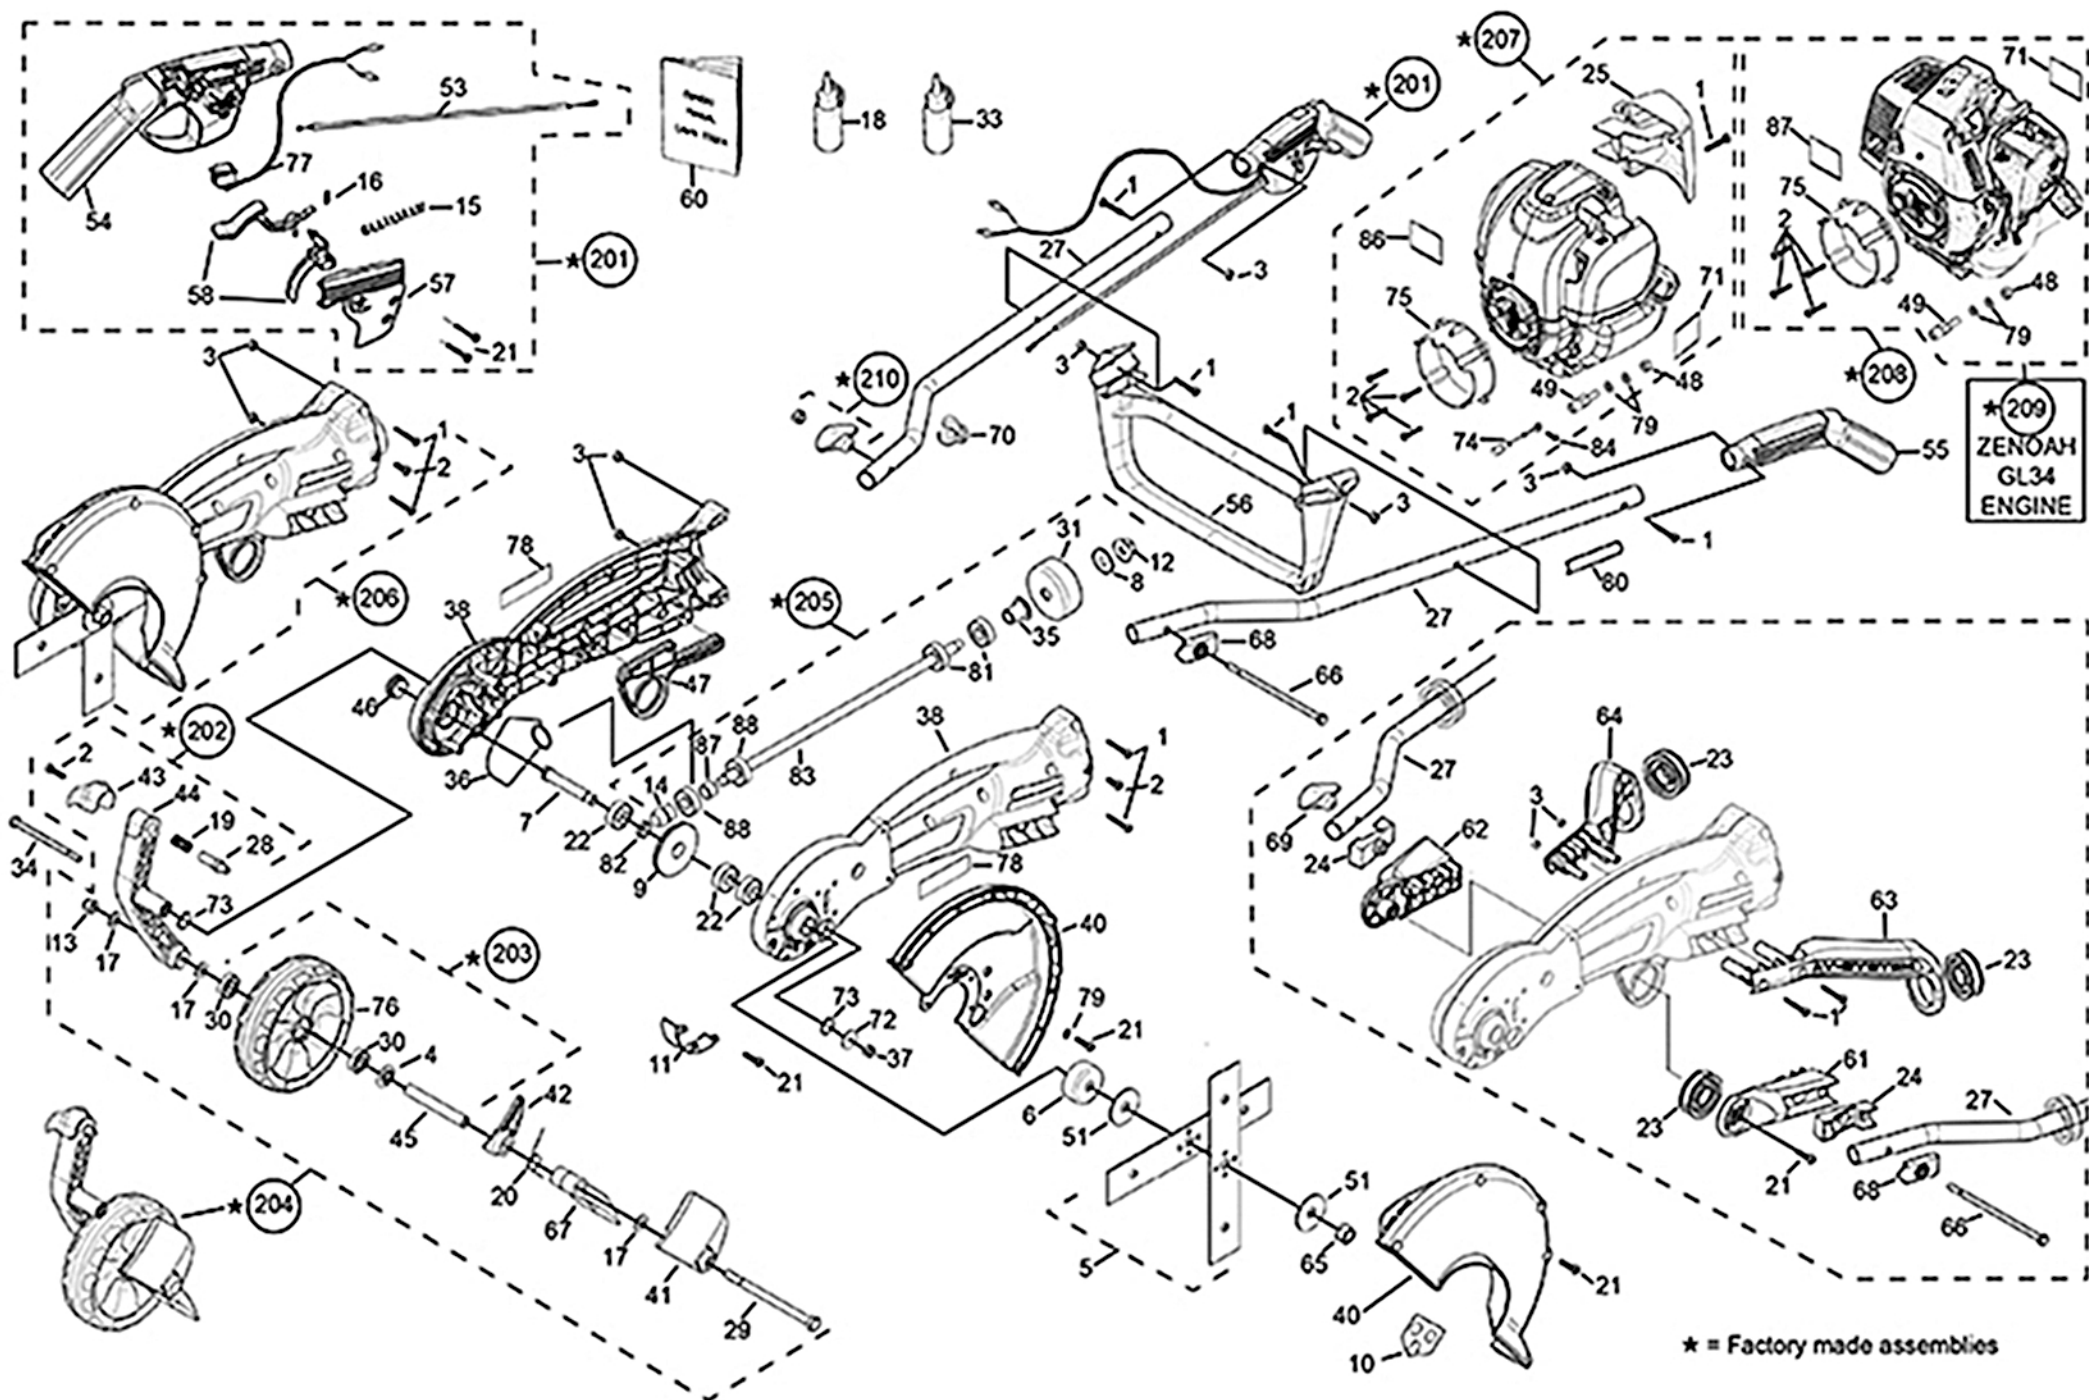

ATOM LAWN EDGER 580

10/05/2022

ATOM MODEL: 580 PRO EDGER with TLE33 Mitsubishi edger

PART NO: 20580

Key	Part No	Substitute Part No	Description	Key	Part No	Substitute Part No	Description	Key	Part No	Substitute Part No	Description
1	40650		SCREW M5x36 TORX25	34	62843		BOLT HEX 3.5x1/4 BSW	67	63184BS		DEFLECTOR PRO WITH RUBBER
2	40651		SCREW M6x16 TORX25	35	64119		HUB SINTERED 11.5mm	68	63187BN		CAPTIVE PLATE 1/4 HEX BOLT
3	40652		NUT NYLOC M5	36	62917		SEAL EDGER GEAR	70	63217BN		CLIP-HANDLE CABLE&WIRE
4	42111		SEAL 27.2x12.6 WHEEL	37	62919		NUT NYLOC 1/4 BSW	71	63219		LABEL HOT MOTOR/OIL CLEAN
5	43105		BLADE SET 10.2/3 (271mm)	38	63897RN		SET LH+RH BODY EDGER	72	63327		WASHER 26x1.6x6.6
6	43112		DRUM BLADE	40	63808WE		SET COV BLADE OUTER/INNER	73	63348		O-RING 18 x 4mm
7	43114		SHAFT BLADE DRIVE	41	62930RN		DEFLECT DEB LIMIT BODY RED	75	63361RN		MOUNT ENGINE PRO
8	43116		PRO DRUM WASHER 45x12.2x2	42	62931RN		DEFLECT DEB LIMIT CAP RED	76	63363BS		WHEEL WITH RUBBER PRO
9	43122		GEAR CROWN PRO	43	62932RN		HEIGHT ADJ HANDLE	77	63400		ROCKER SWITCH WITH WIRE
10	64378		LABEL WARN BLADE COVER	44	63811ARN		ASSY ARM WITH ADJ PRO RED	78	63408		LABEL ATOM PRO EDGER
11	43155		BODY MAIN SHIELD PRO	45	62934		TUBE WHEEL 94mm EDGER	79	63457		WASHER 6.4x12.5x1.5
12	43163		NUT FLANGE 3/8 UNC	46	62936WN		DUST CAP EDGER	80	64378		LABEL WARN BLADE COVER
13	43172		NUT NYLOC 3/8 UNC w/AXLE	47	62942RN		AV MOUNT PLATE PRO	81	63474		BEARING 32x10x12
14	43176		GEAR PINION 25.5mm	48	63169		NUT M6x1.0	82	63981		SPACER OD19xID12x4.2
15	43198		SPRING TRIGGER COMPRESS	49	62968		CABLE CONNECTOR M6x1.0	83	63792		SHAFT MAIN PRO
16	43199		SPRING SMALL INTERLOCK	51	62983		WASHER HARD 54x12.2x2	84	43181		SCREW M5X12
17	43218		WASHER 3/8 ZP 20x1.8x26	53	63002		CABLE THROTTLE 910+62	201	63433AR		ASSY RH HANDLE 441-481
18	43227		GREASE & DISPENSER	54	63017BS		HANDLE RH WITH RUBBER	202	63811ARN		ASSY ARM WITH ADJ PRO RED
19	43452		SPRING HT ADJ ARM COMPR	55	63019BS		HANDLE LH WITH RUBBER	203	63870A		ASSY WHEEL 560,570,580
20	43719		SPRING DEFLECTOR DEBRIS	56	63020WE		HANDLE CROSS BRACE	204	63436ARN		ASSY WHEEL+ARM PRO
21	43790		SCREW M5.5x22	57	63021BP		COVER RH HANDLE	205	63807A	64952A	ASSY SHAFT PRO w/BUSH
22	43860		BEARING 32x10x12+4mm	58	63883S		SET TRIGGER & INTERLOCK	206	63882ARN		ASSY BODY PRO RED ST 2
23	S		AV RUBBER ROUND	60	21775		MANUAL ALL MODELS	207	48002A		ASSY ENGINE HONDA GX35
24	S		AV SADDLE RUBBER	61	63028RN		AV MOUNT PRO LH	208	63869A		ASSY ENGINE MITS TLE33
27	44060		HANDLE TUBE	62	63029RN		AV MOUNT PRO RH	209	43947	63869A	ASSY ENGINE MITS TLE33
28	62723		PIN ADJ M6x1.0mm	63	63030RP		AV SUPPORT PRO LH HANDLE	210	63488A		ASSY HANDLE KNOB+NUT
29	44304		BOLT WHEEL AXLE 3/8x5.5	64	63031RP		AV SUPPORT PRO RH HANDLE	211	64072		CLUTCH ASSY TLE33
30	44305		BEARING WH 28x8x12.8mm	65	63033		NUT RECESSED RH M12x1.75	212	46159		CLUTCH ASSY G3K/G34L
31	44312		DRUM CUP PRO 79x32mm	66	63049		BOLT HEX 6.5x1/4 BSW	213	64326		CLUTCH ASSY GX35