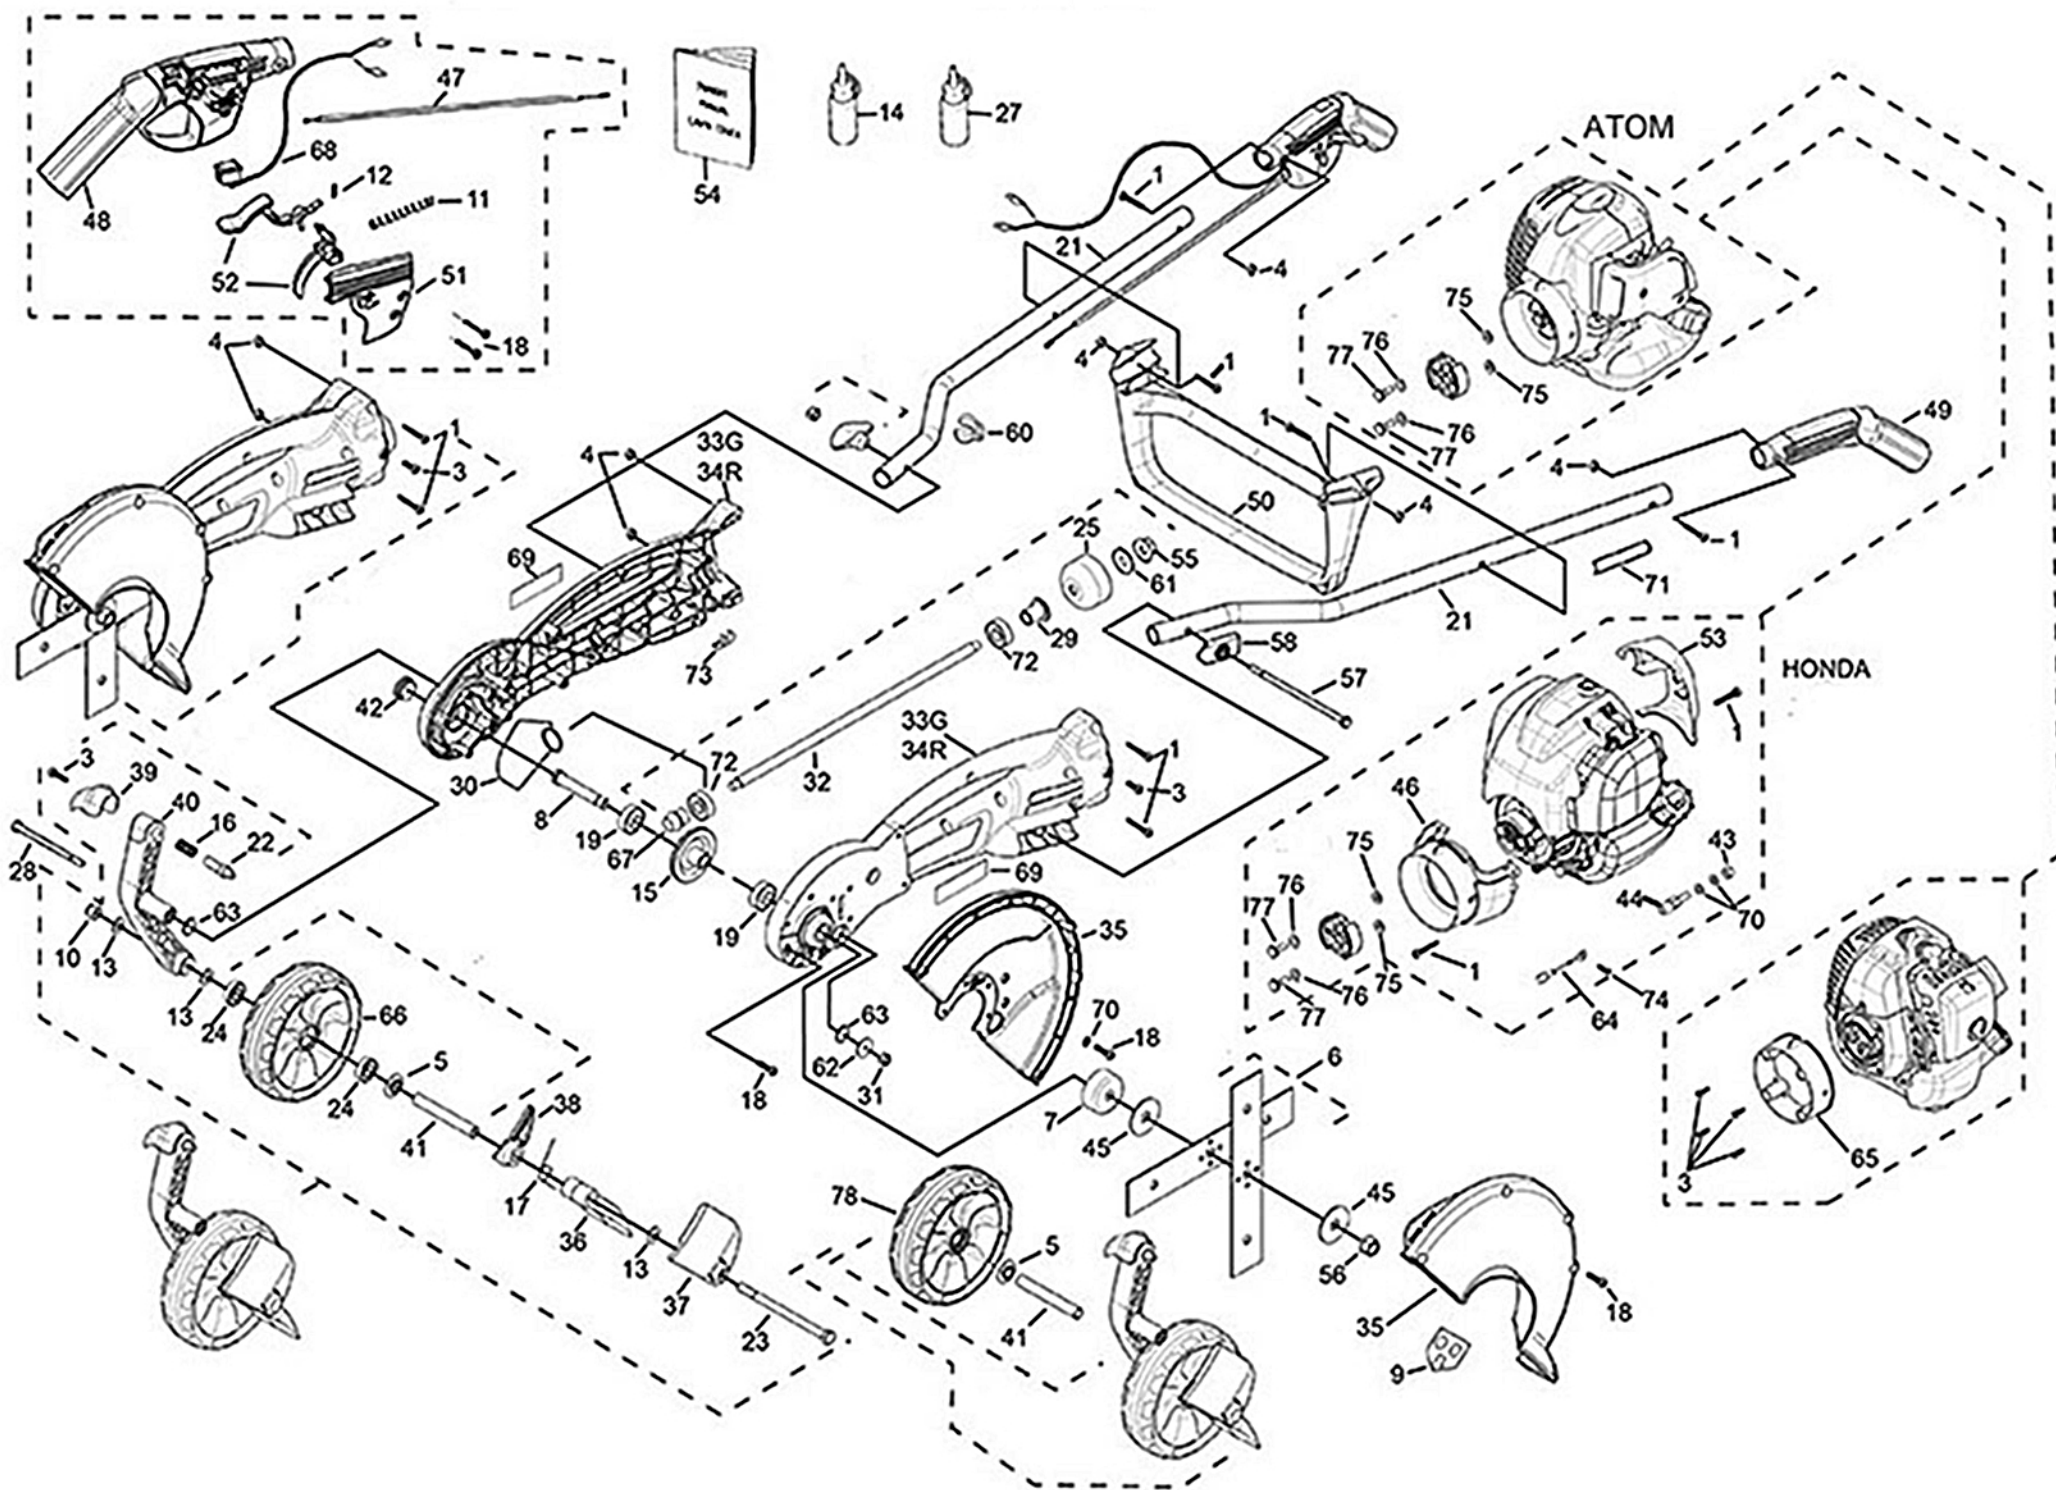

Atom Model no: 450 Edger with Atom 26FC engine

Part no: 20450

25/05/2022

ATOM MODEL: 450 EDGER with 26FC full crank engine

PART NO: 20450

Key	Part No	Substitute Part No	Description	Key	Part No	Substitute Part No	Description	Key	Part No	Substitute Part No	Description
1	40650		SCREW M5x36 TORX25	31	62919		NUT NYLOC 1/4 UNC	57	63049		BOLT HEX 6.5 x 1/4 BSW
3	40651		SCREW M6x16 TORX25	32	62925		SHAFT DRIVE MAIN 400mm	58	63187BN		CAPTIVE PLATE 1/4 HEX BOLT
4	40652		NUT NYLOC M5	33	63911RN	64971ARN	ASSY DLX RED ST1	60	63217BN		CLIP - HANDLE CABLE & WIRE
5	42111		SEAL 27.2x12.6 WHEEL	34	63911RN	64971ARN	ASSY DLX RED ST1	61	63277		WASHER 12x27x2
6	43105		BLADE SET 10.2/3 (271mm)	35	63808WE		SET COV BLADE OUTER/INNER	62	63327		WASHER 26x1.6x6.6
7	43112		DRUM BLADE	36	62929RN		DEFLECTOR DEBRIS RED	63	63348		O-RING 18 x 4mm
8	43114	65351A	BLADE SHAFT ASSY MK3	37	62930WP		DEFLECT DEB LIMIT BODY	66	43765	64967BP	EDGER DOM WHEEL
9	43128	63478	LABEL WARN BLADE COVER	38	62931WP		DEFLECT DEB LIMIT CAP	67	43176		GEAR PINION 25.5mm L
10	43172		NUT NYLOC 3/8 UNC w/axle	39	62932WP		HEIGHT ADJ HANDLE	68	63400		ROCKER SWITCH WITH WIRE
11	43198		SPRING TRIGGER COMPRESS	40	63811AWP		ASSY WH ARM GREY	69	63407		LABEL ATOM LAWN EDGER
12	43199		SPRING SMALL INTERLOCK	41	62934		TUBE WHEEL 94mm EDGER	70	63457		WASHER 6.4x12.5x1.5 ZP
13	43218		WASHER 3/8 20x1.8x26	42	62936WN		DUST CAP EDGER	72	63474		BEARING 32 x 10 x 12
14	43227		GREASE & DISPENSER	43	63169		NUT M6 x 1mm	73	63533WE		HOOK EDGER CABLE BODY
15	43245		GEAR CROWN EDGER/BUSH	44	62968		PRO CARBY CONN M6x1.0	74	43181		SCREW M5x12
16	43452		SPRING HT.ADJ. ARM COMPR	45	62983		WASHER HARD 54x12.2x2	75	63556		WASHER CLUTCH FLAT
17	43719		SPRING DEFLECTOR DEBRIS	46	63806RN		GX25 MOUNT/FAN COVER	76	63554		CLUTCH WASHER WAVY
18	43790		SCREW M5.5x22 TORX25	47	63002		CABLE THROTTLE 910x62	77	63553		FC/HPE BOLT CL M6
19	43860		BEARING 32x10x12+4mm	48	63017BS		HANDLE RH WITH RUBBER	78	64967BP		EDGER DOM WHEEL
21	44060		HANDLE TUBE	49	63019BS		HANDLE LH WITH RUBBER				
22	62723		PIN ADJ M6x1.0 THREAD	50	63020WE		HANDLE CROSS BRACE				
23	44304		BOLT WHEEL AXLE 3/8x5.5	51	63021WP		COVER RH HANDLE				
24	44305		BEARING WH 28x8x12.8mm	52	63883S		SET TRIGGER & INTERLOCK				
25	44318		DRUM CLUTCH CUP 54mm	53	43966RN		GX25 AIR DEFLECTOR				
28	62843		BOLT HEX 3.5 x 1/4 BSW	54	21775		MANUAL ALL MODELS				
29	62912	64119	HUB SINTERED 11.5	55	43163		NUT FLANGE 3/8 UNC				
30	62917		SEAL EDGER GEAR	56	63033		NUT RECESSED RH M12x1.75				