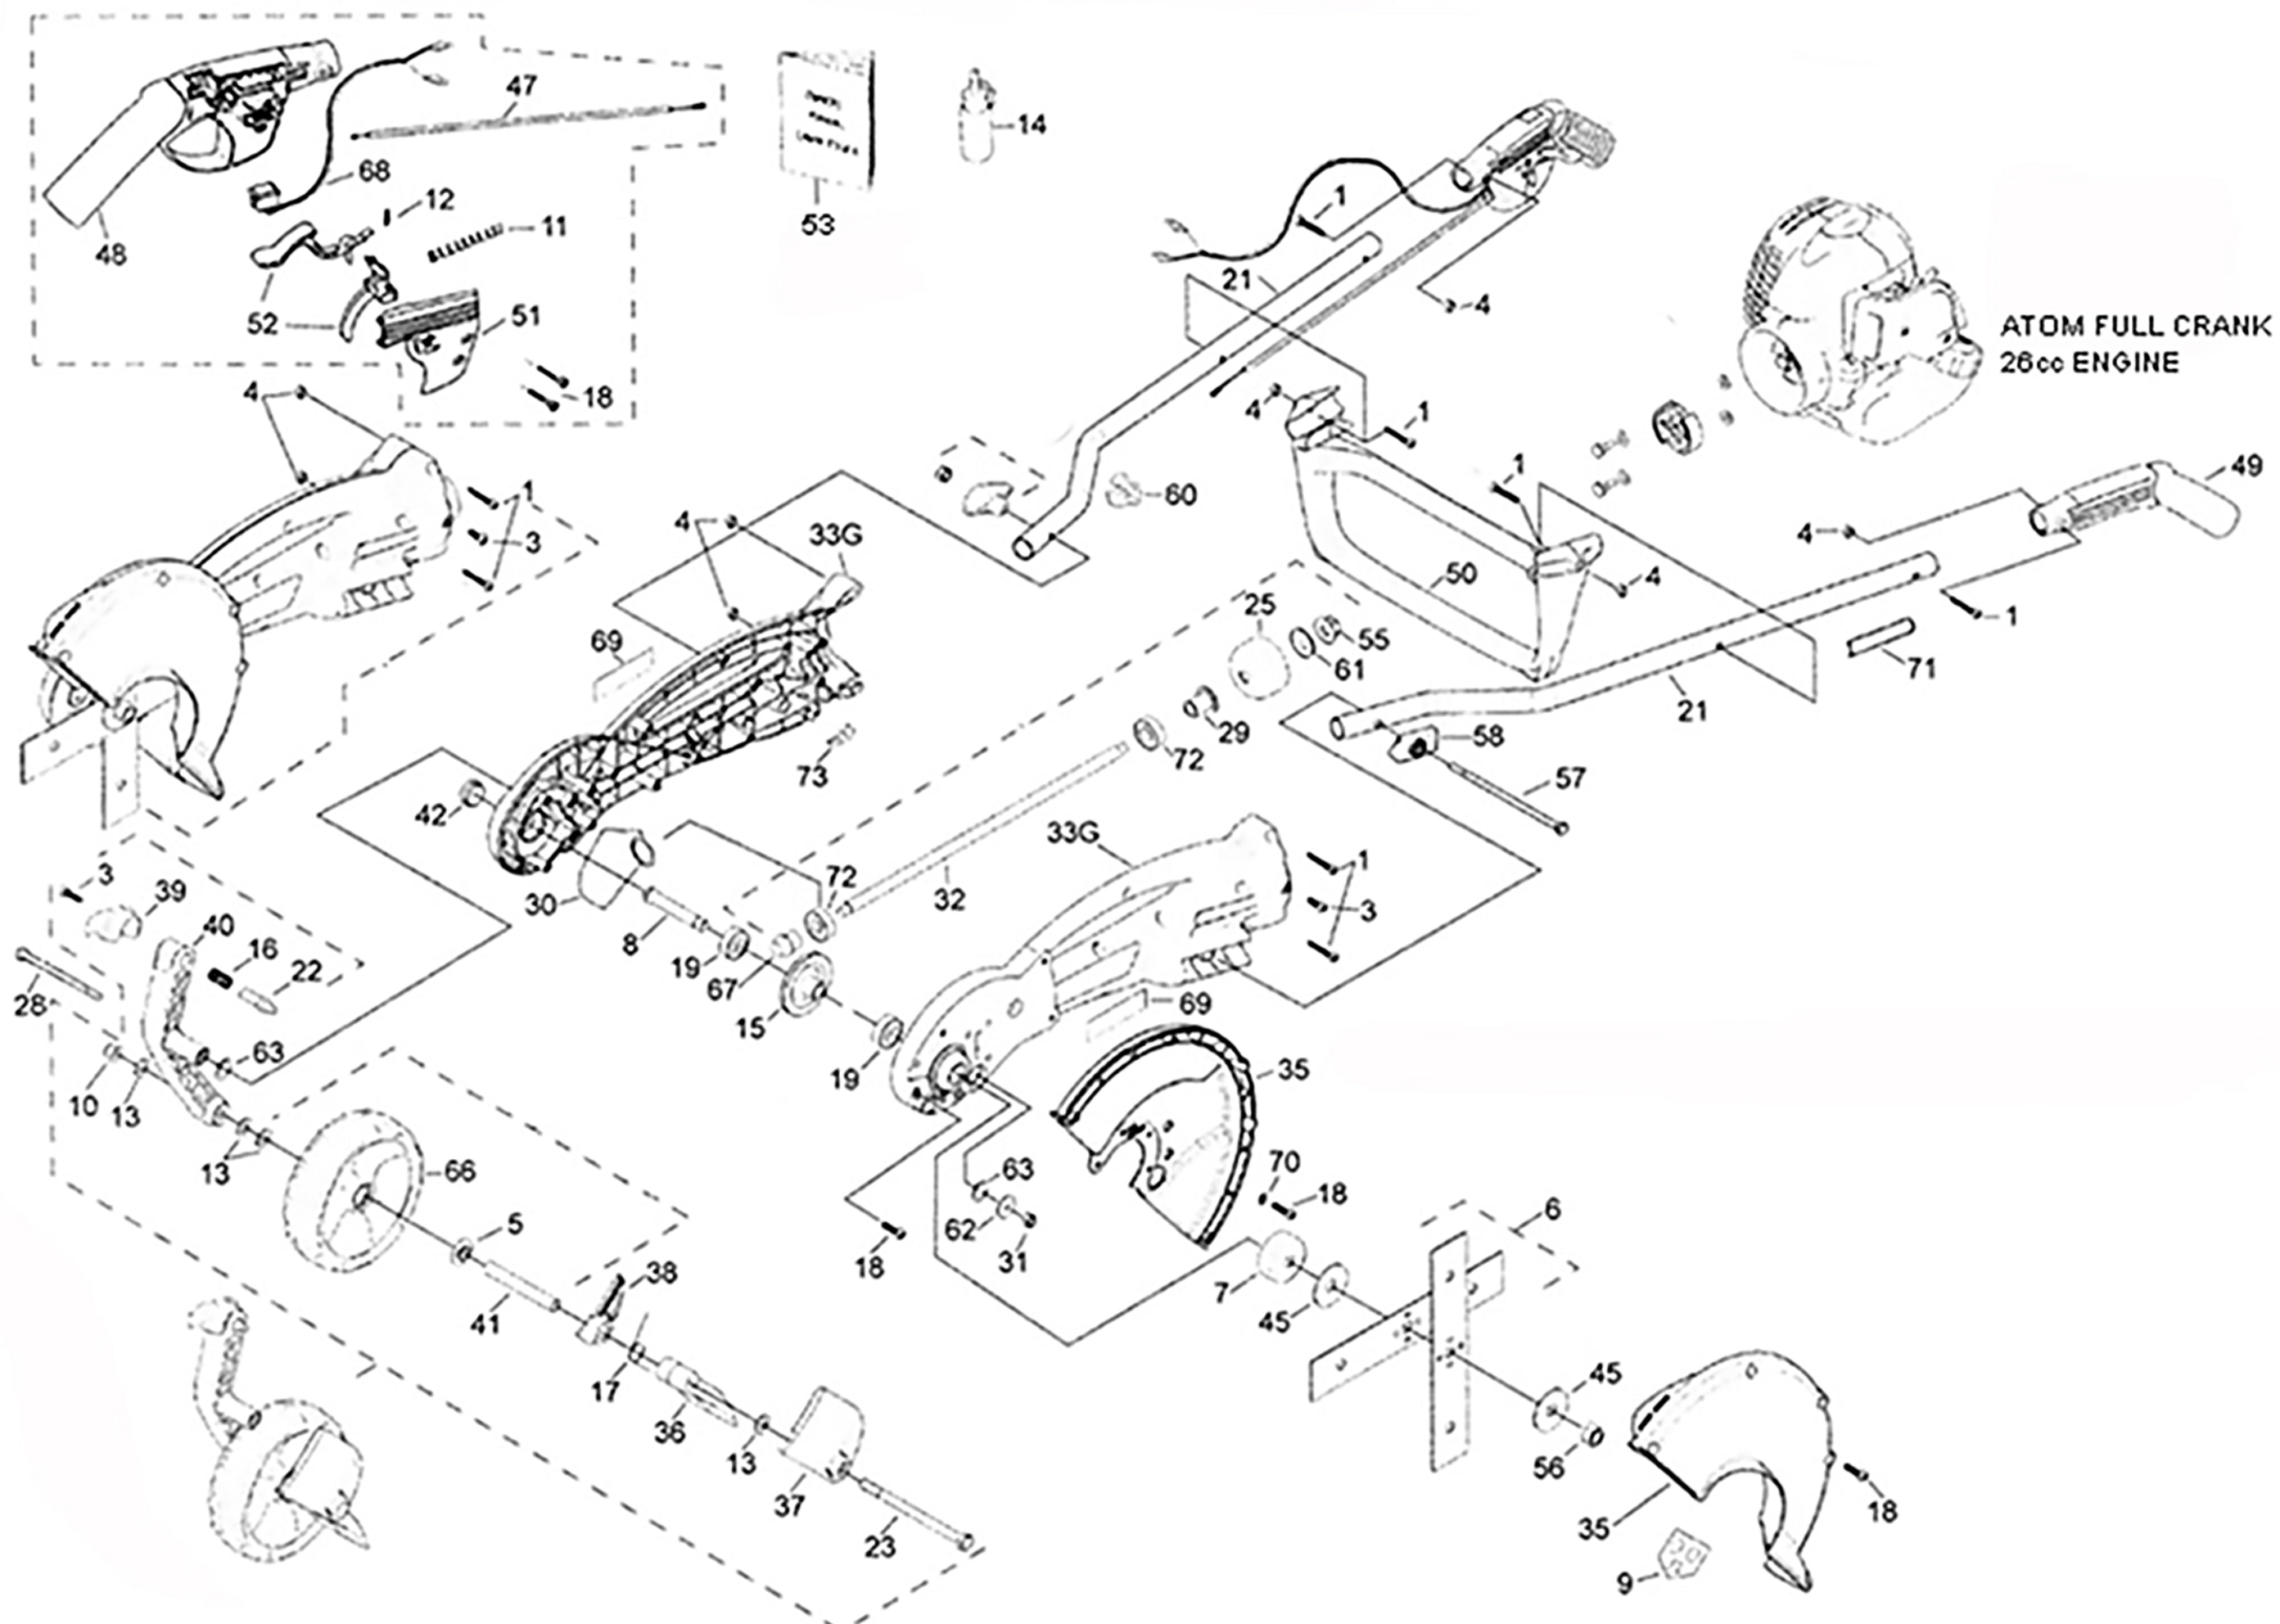

# ATOM MODEL: 431 EDGER with 26cc FCS engine

PART NO: 20431

ATOM FULL CRANK  
26cc ENGINE

11/05/21

24/05/2022

ATOM MODEL: 431 edger with Atom 26FC engine

PART NO: 20431

Key	Part No	Substitute Part No	Description	Key	Part No	Substitute Part No	Description
1	40650		SCREW M5 x 36mm TORX	39	62932WP		HEIGHT ADJ HANDLE GREY
3	40651		SCREW M6 x 16mm TORX	40	63811AWP		ASSY WHEELARM GREY V1
4	40652		NUT NYLOC 5mm	41	62934		TUBE WHEEL 94mm EDGER
5	42111		SEAL 27.2 x 12.6 WHEEL	42	62936WN		DUST CAP EDGER
6	43105		BLADE SET 10.2/3" (271mm)	45	62983		WASHER BLADES 54x12.2x2
7	43112		DRUM BLADE	47	63002		CABLE THROTTLE 910+62
8	43114	65351A	BLADE SHAFT ASSY MK3	48	63471BP	63471WP	HANDLE RH DOMESTIC
9	43128	64378	LABEL WARN BLADE COVER	49	63472BP	63472WP	HANDLE LH DOMESTIC
10	43172		NUT NYLOC 3/8 UNC	50	63020WE		HANDLE CROSS BRACE
11	43198		SPRING TRIGGER COMPRESS	51	63021BP	63021WP	COVER RH HANDLE GREY
12	43199		SPRING,SMALL	52	63883S		SET TRIGGER & INTERLOCK
13	43218		WASHER 3/8 20x1.8x26	53	21775		MANUAL ALL MODELS
14	43227		GREASE & DISPENSER	55	43163		NUT FLANGE 3/8 UNC
15	43245		GEAR CROWN EDGER/BUSH	56	63033		NUT RECESSED RH M12 x 1.75
16	43452		SPRING HT.ADJ. ARM COMPR	57	63049		BOLT HEX 6.5 x 1/4 BSW
17	43719		SPRING DEFL DEBRIS	58	63187BN		CAPTIVE PLATE 1/4 HEX BOLT
18	43790		SCREW M5.5x22 TORX	60	63217BN		CLIP - HANDLE CABLE & WIRE
19	43860		BEARING 32x10x12+4mm	61	63277		WASHER CL DRUM 12x27x2mm
21	44060		HANDLE TUBE RH	62	63327		WASHER 26 x 1.6 x 6.6
22	62723		PIN ADJ M6 x 1.0 THREAD	63	63348		O-RING 18 x 4mm
23	44304		BOLT WH AXLE BSW 3/8x5.5	66	63445BP	64967BP	EDGER DOM WHEEL
25	44318		DRUM CLUTCH CUP 54mm	67	43176		GEAR PINION 25.5mm LENGTH
28	62843		BOLT HEX 3.5x1/4 BSW WL/ARM	68	63400		ROCKER SWITCH WITH WIRE
29	62912	64119	HUB SINTERED 11.5mm	69	63407		LABEL ATOM LAWN EDGER
30	62917		SEAL EDGER GEAR	70	63457		WASHER 6.4x12.5x1.5 ZP
31	62919		NUT NYLOC 1/4 UNC	72	63474		BEARING 32 x 10 x 12
32	62925		SHAFT DRIVE MAIN 400mm	73	63533WE		HOOK EDGER CABLE BODY
33	63911GN	64971ARN	ASSY DLX RED ST1				
35	63808WE		SET COV BLADE OUTER/INNER				
36	62929WP		DEFLECTOR DEBRIS GREY				
37	62930WP		DEFLECT DEB LIMIT BODY GREY				
38	62931WP		DEFLECT DEB LIMIT CAP GREY				