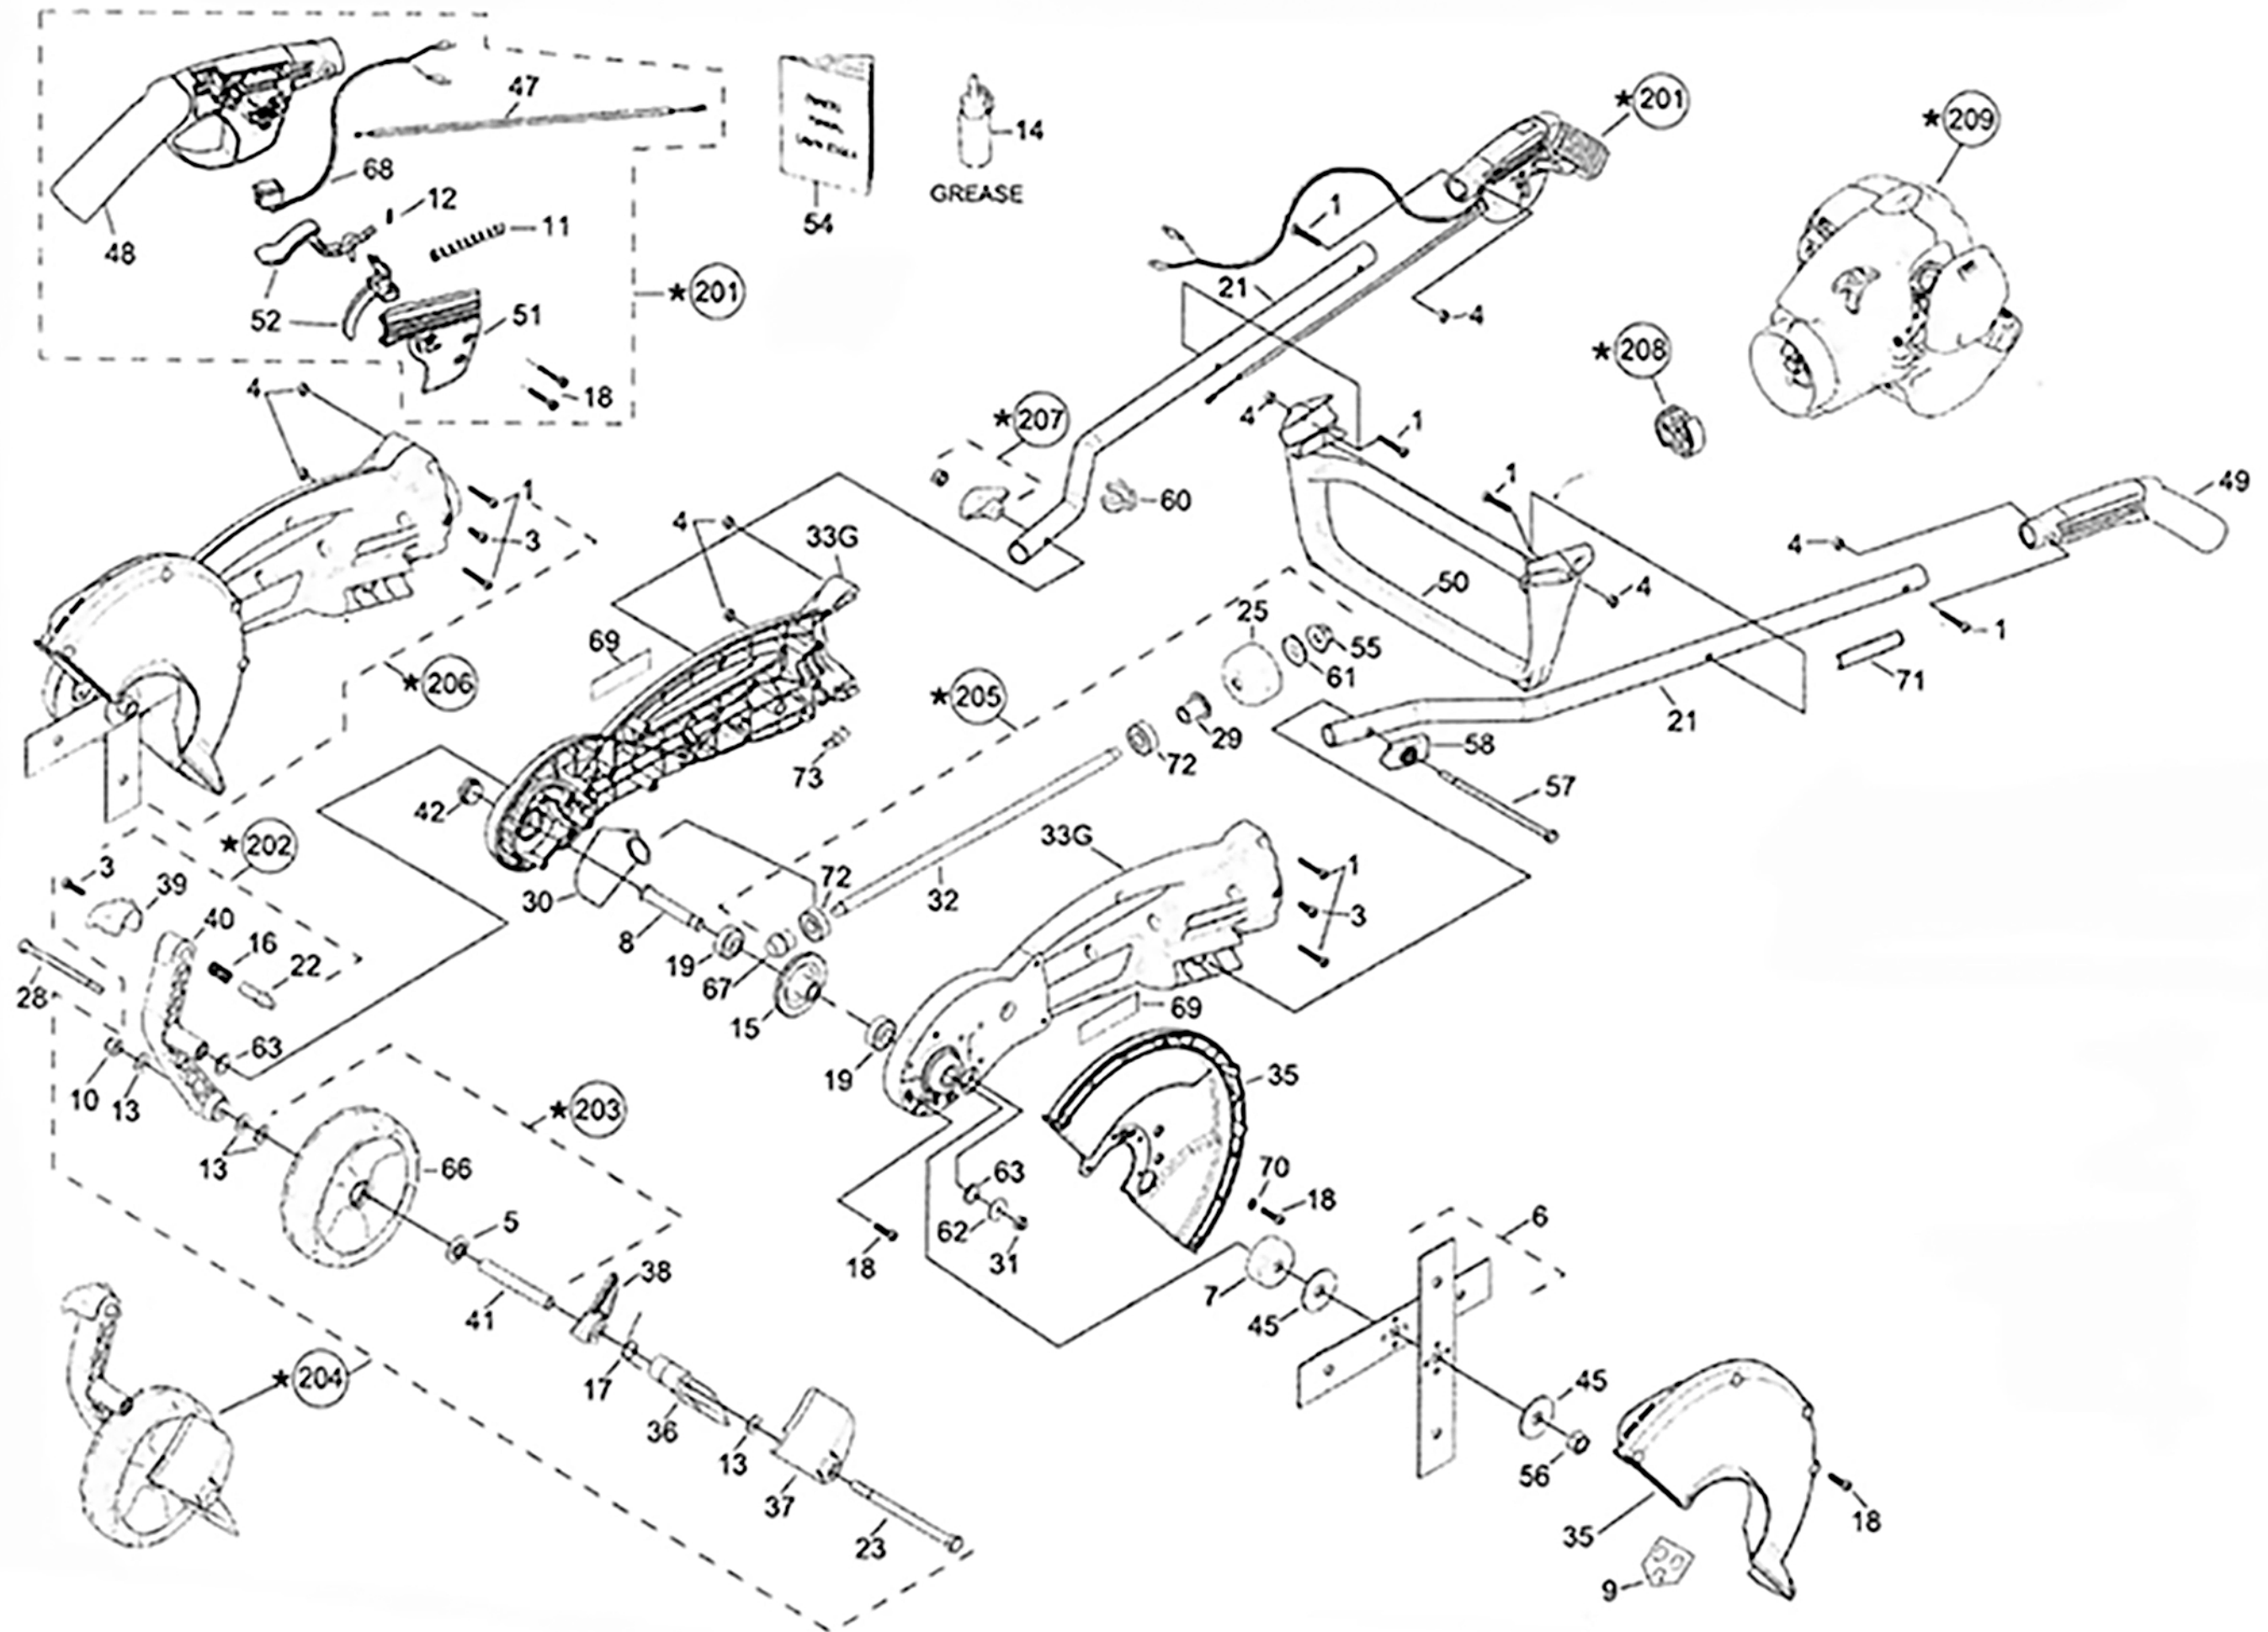

ATOM MODEL: 430 EDGER with 26cc SCF engine

Part no: 20430

21/07/2021

ATOM MODEL: 430 EDGER with Atom 26cc single crank engine

PART NO: 20430

Key	Part No	Substitute Part No	Description	Key	Part No	Substitute Part No	Description
1	40650		SCREW M5 x 36 TORX25	39	62932WP		HEIGHT ADJ HANDLE GREY
3	40651		SCREW M6 x 16 TORX25	40	63811AWP		ASSY ARM GREY V1
4	40652		NUT NYLOC M5	41	62934		TUBE WHEEL 94mm EDGER
5	42111		SEAL 27.2x12.6 WHEEL	42	62936WN		DUST CAP EDGER
6	43105		BLADE SET 10.2/3 (271mm)	45	62983		WASHER BLADES 54x12.2x2
7	43112		DRUM BLADE	47	63002		CABLE THROTTLE 910+62
8	43114		SHAFT BLADE EDGER	48	63471WP		HANDLE RH DOMESTIC
9	64378		LABEL WARN BLADE COVER	49	63472WP		HANDLE LH DOMESTIC
10	43172		NUT NYLOC 3/8 UNC w/axle ZP	50	63020WE		HANDLE CROSS BRACE
11	43198		SPRING TRIGGER COMPRESS	51	63021WP		COVER RH HANDLE GREY
12	43199		SMALL SPRING INTERLOCK	52	63883S		SET TRIGGER & INTERLOCK
13	43218		WASHER 3/8 20x1.8x26	54	21775		MANUAL ALL MODELS
14	43227		GREASE & DISPENSER	55	43163		NUT FLANGE 3/8 UNC Y ZP
15	43245		GEAR CROWN EDGER/BUSH	56	63033		NUT RECESSED RH M12 x 1.75
16	43452		SPRING HT.ADJ. ARM COMPR	57	63049		BOLT HEX 6.5 x 1/4 BSW
17	43719		SPRING DEFLECTOR DEBRIS	58	63187BN		CAPTIVE PLATE 1/4 HEX BOLT
18	43790		SCREW M5.5x22 TORX25	60	63217BN		CLIP - HANDLE CABLE & WIRE
19	43860		BEARING 32 x 10 x 12 + 4mm	61	63277		WASHER CL DRUM 12x27x1
21	44060		HANDLE TUBE	62	63327		WASHER 26 x 1.6 x 6.6
22	62723		PIN ADJ M6x1.0 THREAD	63	63348		O-RING 18 x 4mm
23	44304		BOLT WH AXLE BSW 3/8x5.5	66	64967BP		EDGER WHEEL DOM
25	44318		DRUM CLUTCH CUP 54mm	67	43176		GEAR PINION 25.5mm LENGTH
28	62843		BOLT HEX 3.5 x 1/4 BSW	68	63400		ROCKER SWITCH WITH WIRE
29	64119		HUB SINTERED 11.5mm	69	63407		Label Atom Lawn Edger
30	62917		SEAL EDGER GEAR	70	63457		WASHER 6.4x12.5x1.5 ZP
31	62919		NUT NYLOC 1/4 UNC	71	63466		LABEL HANDLE SAFETY
32	62925		SHAFT DRIVE MAIN 400mm	72	63474		BEARING 32 x 10 x 12
33	63911GN		SET LH+RH EDGER BODY	73	63533WE		HOOK EDGER CABLE BODY
35	63808WE		SET COV BLADE OUTER/INNER				
36	62929RN		DEFLECTOR DEBRIS RED				
37	62930WP		DEFLECT DEB LIMIT BODY GREY				
38	62931WP		DEFLECT DEB LIMIT CAP GREY				