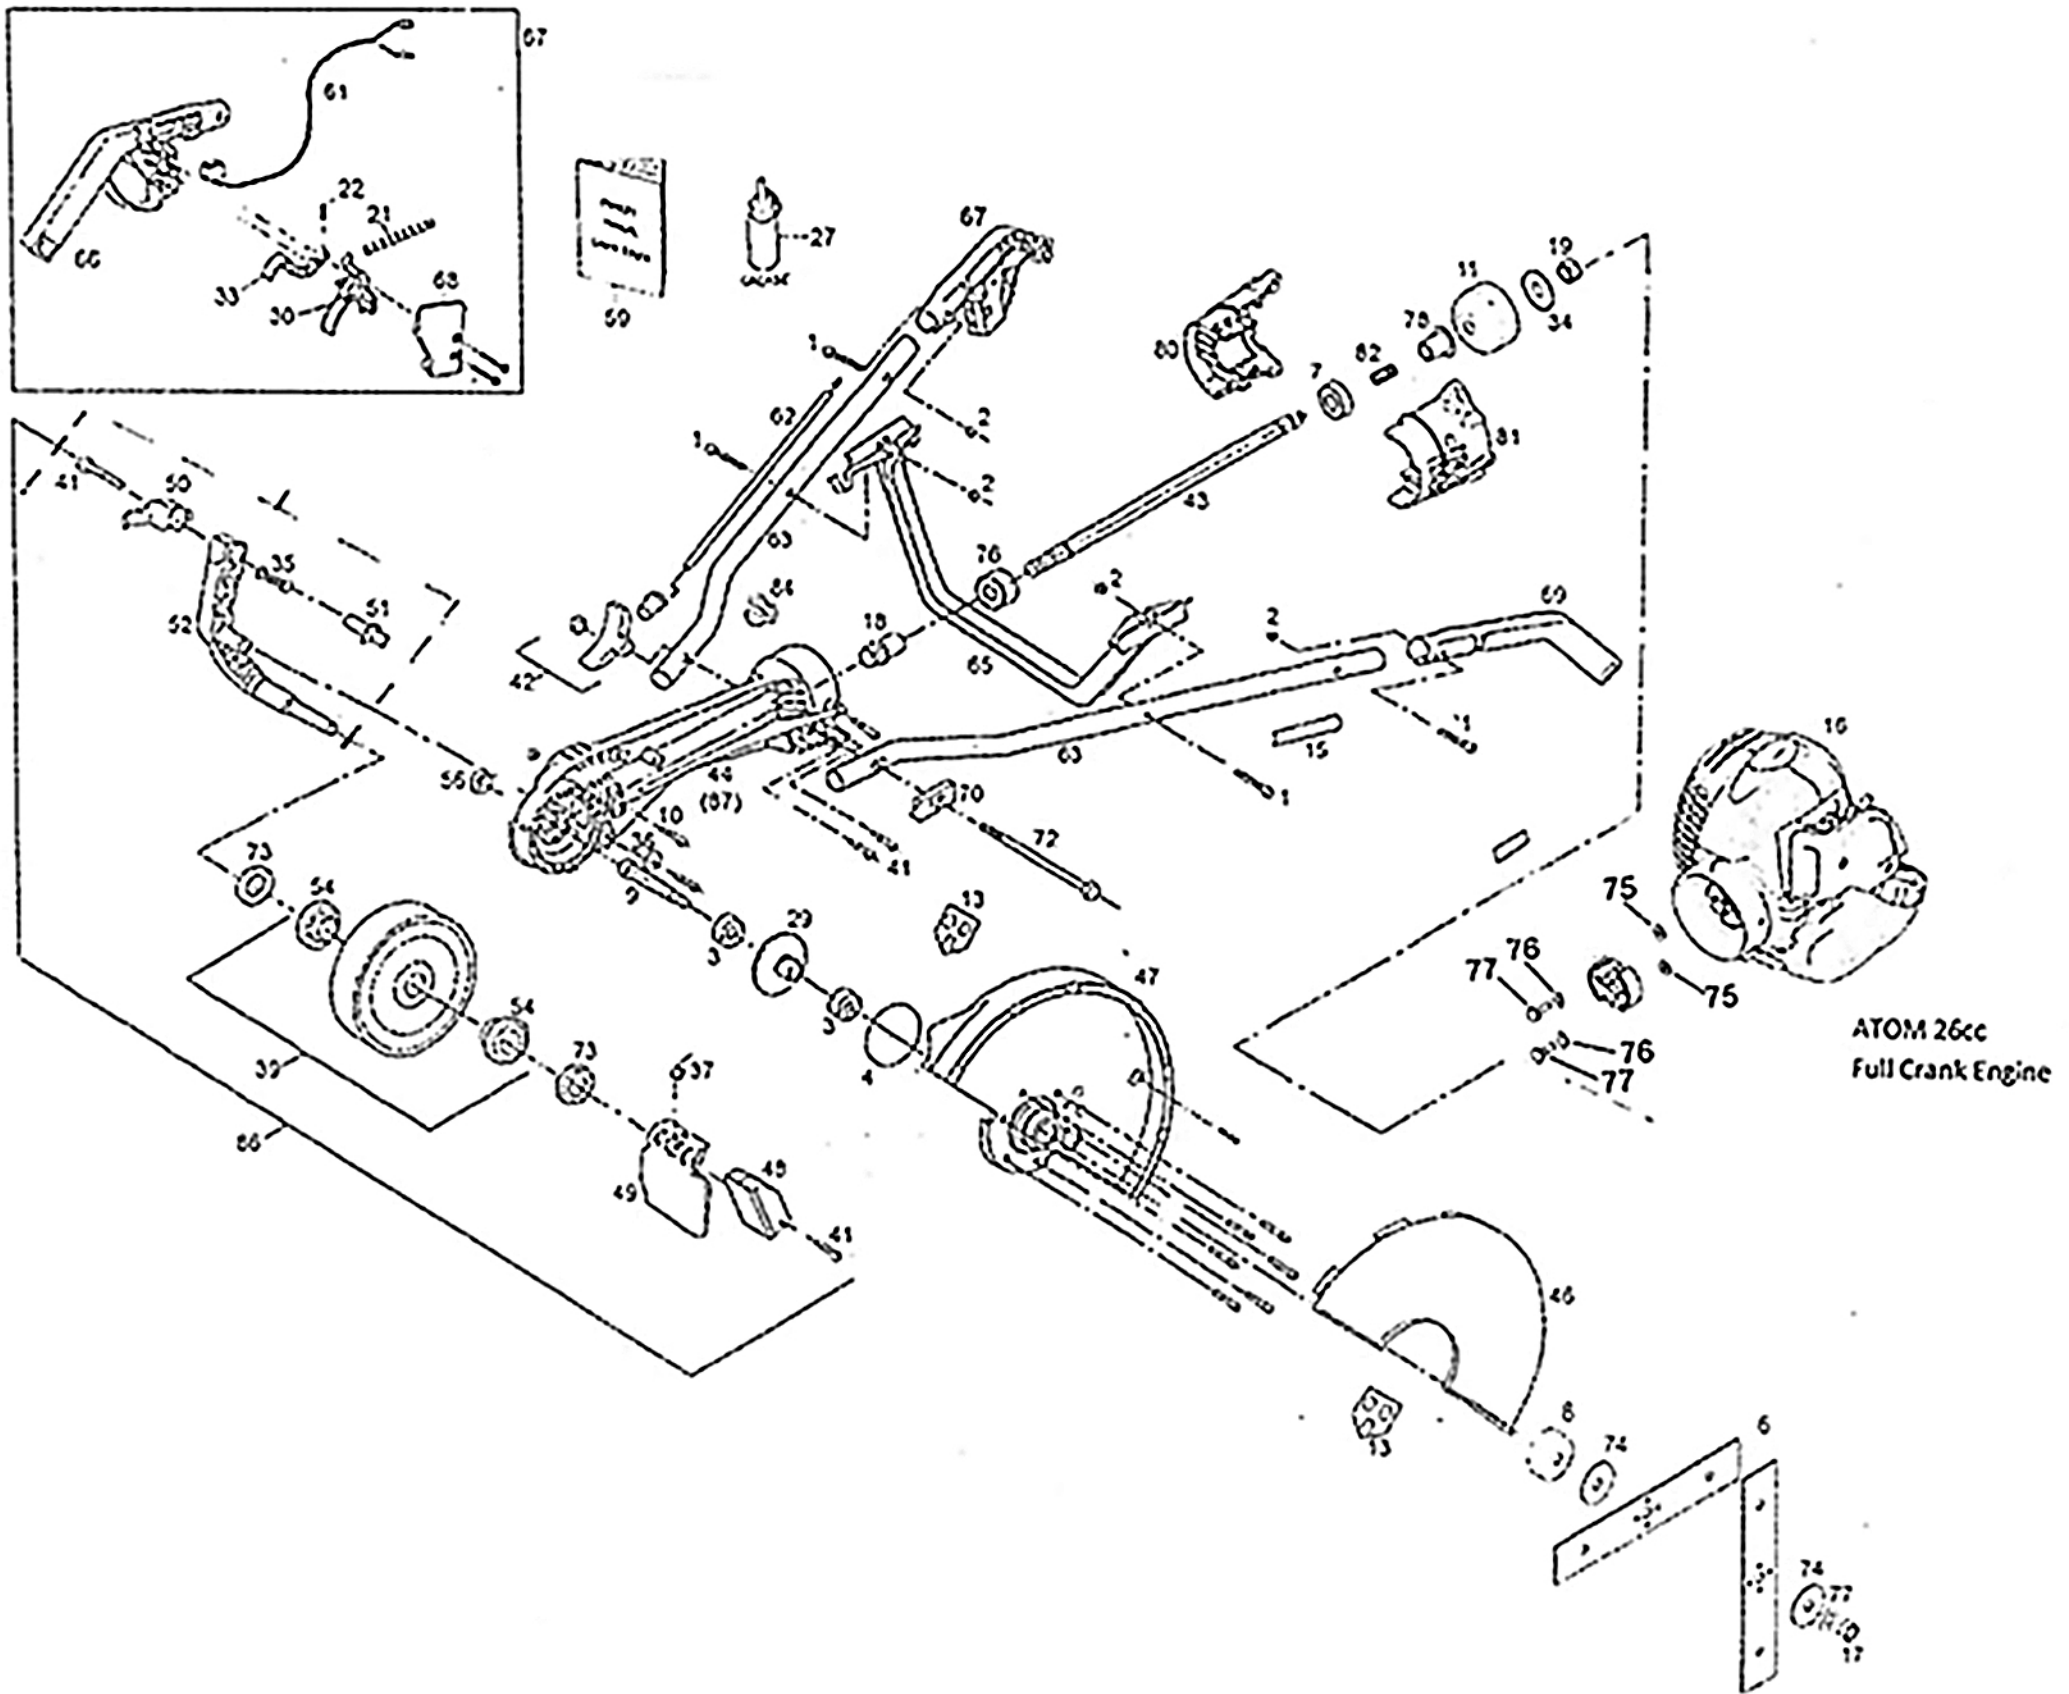

ATOM 415A26FC EDGER WITH ATOM 26cc FULL CRANK ENGINE

11/05/2022

ATOM MODEL: 415 26FCS EDGER with Atom 26cc full crank engine

PART NO: 20415 FCS

Key	Part No	Substitute Part No	Description	Key	Part No	Substitute Part No	NLA	Description	Key	Part No	Substitute Part No	Description
1	40650		SCREW M5x36mm TORX	39	43759	63436WPK		ASSY WL+A301/410/415/550-6.5m	73	44078		SEAL LARGE WHEEL
2	40652		NUT NYLOC M5	41	43790			SCREW M5.5x22 TORX	74	43116		PRO DRUM WASH 45x12.2x2
3	43860		BEARING 32x10x12 + 4mm	42	44003	63488A		ASSY HANDLE KNOB+NUT	76	63474		BEARING 32x10x12
4	40906	65164	O-RING ID M63x2.0	43	62925			SHAFT DRIVE MAIN 400mm	77	43115		WASHER BLADE BEVEL
6	43089	43105	BLADE SET 10.7x1.6	44	44018	63864AGN		ASSY DOM GREEN ST3	78	62912	64119	HUB SINTERED 11.5mm
7	43108		BEARING 37x12x12	46	44019			INNER COV BLADE GUARD GREEN	80	62970G		CASING RH EXTENSION
8	43112		DRUM BLADE	47	44020			OUTER COV BLADE GUARD GREEN	81	62971G		CAS LH EXT
9	43114	65351A	BLADE SHAFT ASSY MK3	48	44022		X	LIMITER DEF DEBRIS GREEN	82	63058		SPRING DRIVE SHAFT
10	44083		BEARING PINION PIN	49	44024	47004		FLAP GRASS RED	83	40651		SCREW M6x16 TORX25
11	44318		DRUM CLUTCH CUP 54mm	50	44028			HANDLE HEIGHT ADJ GREEN	84	63217BN		CLIP-HANDLE CABLE & WIRE
13	43128	64378	LABEL WARN BLADE COVER	51	44030R			PIN RED HEIGHT ADJUST	86	64972ARN		ASSY DLX RED ST3
15	43133	64378	LABEL WARN BLADE COVER	52	44032	63436WPK		ASSY WL+A301/410/415/550-6.5m				
16	65195A		ENG ATOM 26FC5 w/COVERS	53	47009	63806RN		GX25 MOUNT/FAN COVER				
17	43173		NUT M12x1.75 RH	54	44035	63436WPK		ASSY WL+A301/410/415/550-6.5m				
18	43176		GEAR PINION 25.5mm LENGTH	56	44042	62936WN		DUST CAP EDGER				
19	43169	43163	NUT FLANGE 3/8 UNC	59	21775			MANUAL ALL MODELS				
21	43198		SPRING TRIGGER COMPRESS	61	44168	63400		ROCKER SWITCH WITH WIRE				
22	43199		SPRING SMALL INTERLOCK	62	44427	63002		CABLE THROTTLE 910+62				
27	43227		GREASE & DISPENSER	63	44060			HANDLE TUBE				
29	43245		GEAR CROWN EDGER/BUSH	65	44062	63020WE		HANDLE CROSS BRACE				
30	43288		TRIGGER THROTTLE	66	44084	63433AG	X	ASSY RH HDL 450-750 458-758				
33	43292		INTERLOCK THROTTLE	67	44190	63343AK	X	ASSY RH 410/AST415				
34	43485	63277	WASHER CL DRUM 12x27x2mm	68	44085	43294	X	COVER THROTTLE				
35	43452		SPRING HT ADJ ARM COMPR	69	44070	63472WP		HANDLE LH DOMESTIC				
36	43484		WASHER 22.43x5.94 ZP	70	44064B	61387BN		CAPTIVE PLATE 1/4 HEX BOLT				
37	43719.00		SPRING DEFLECTOR DEBRIS	72	44074			BOLT HANDLE 6				