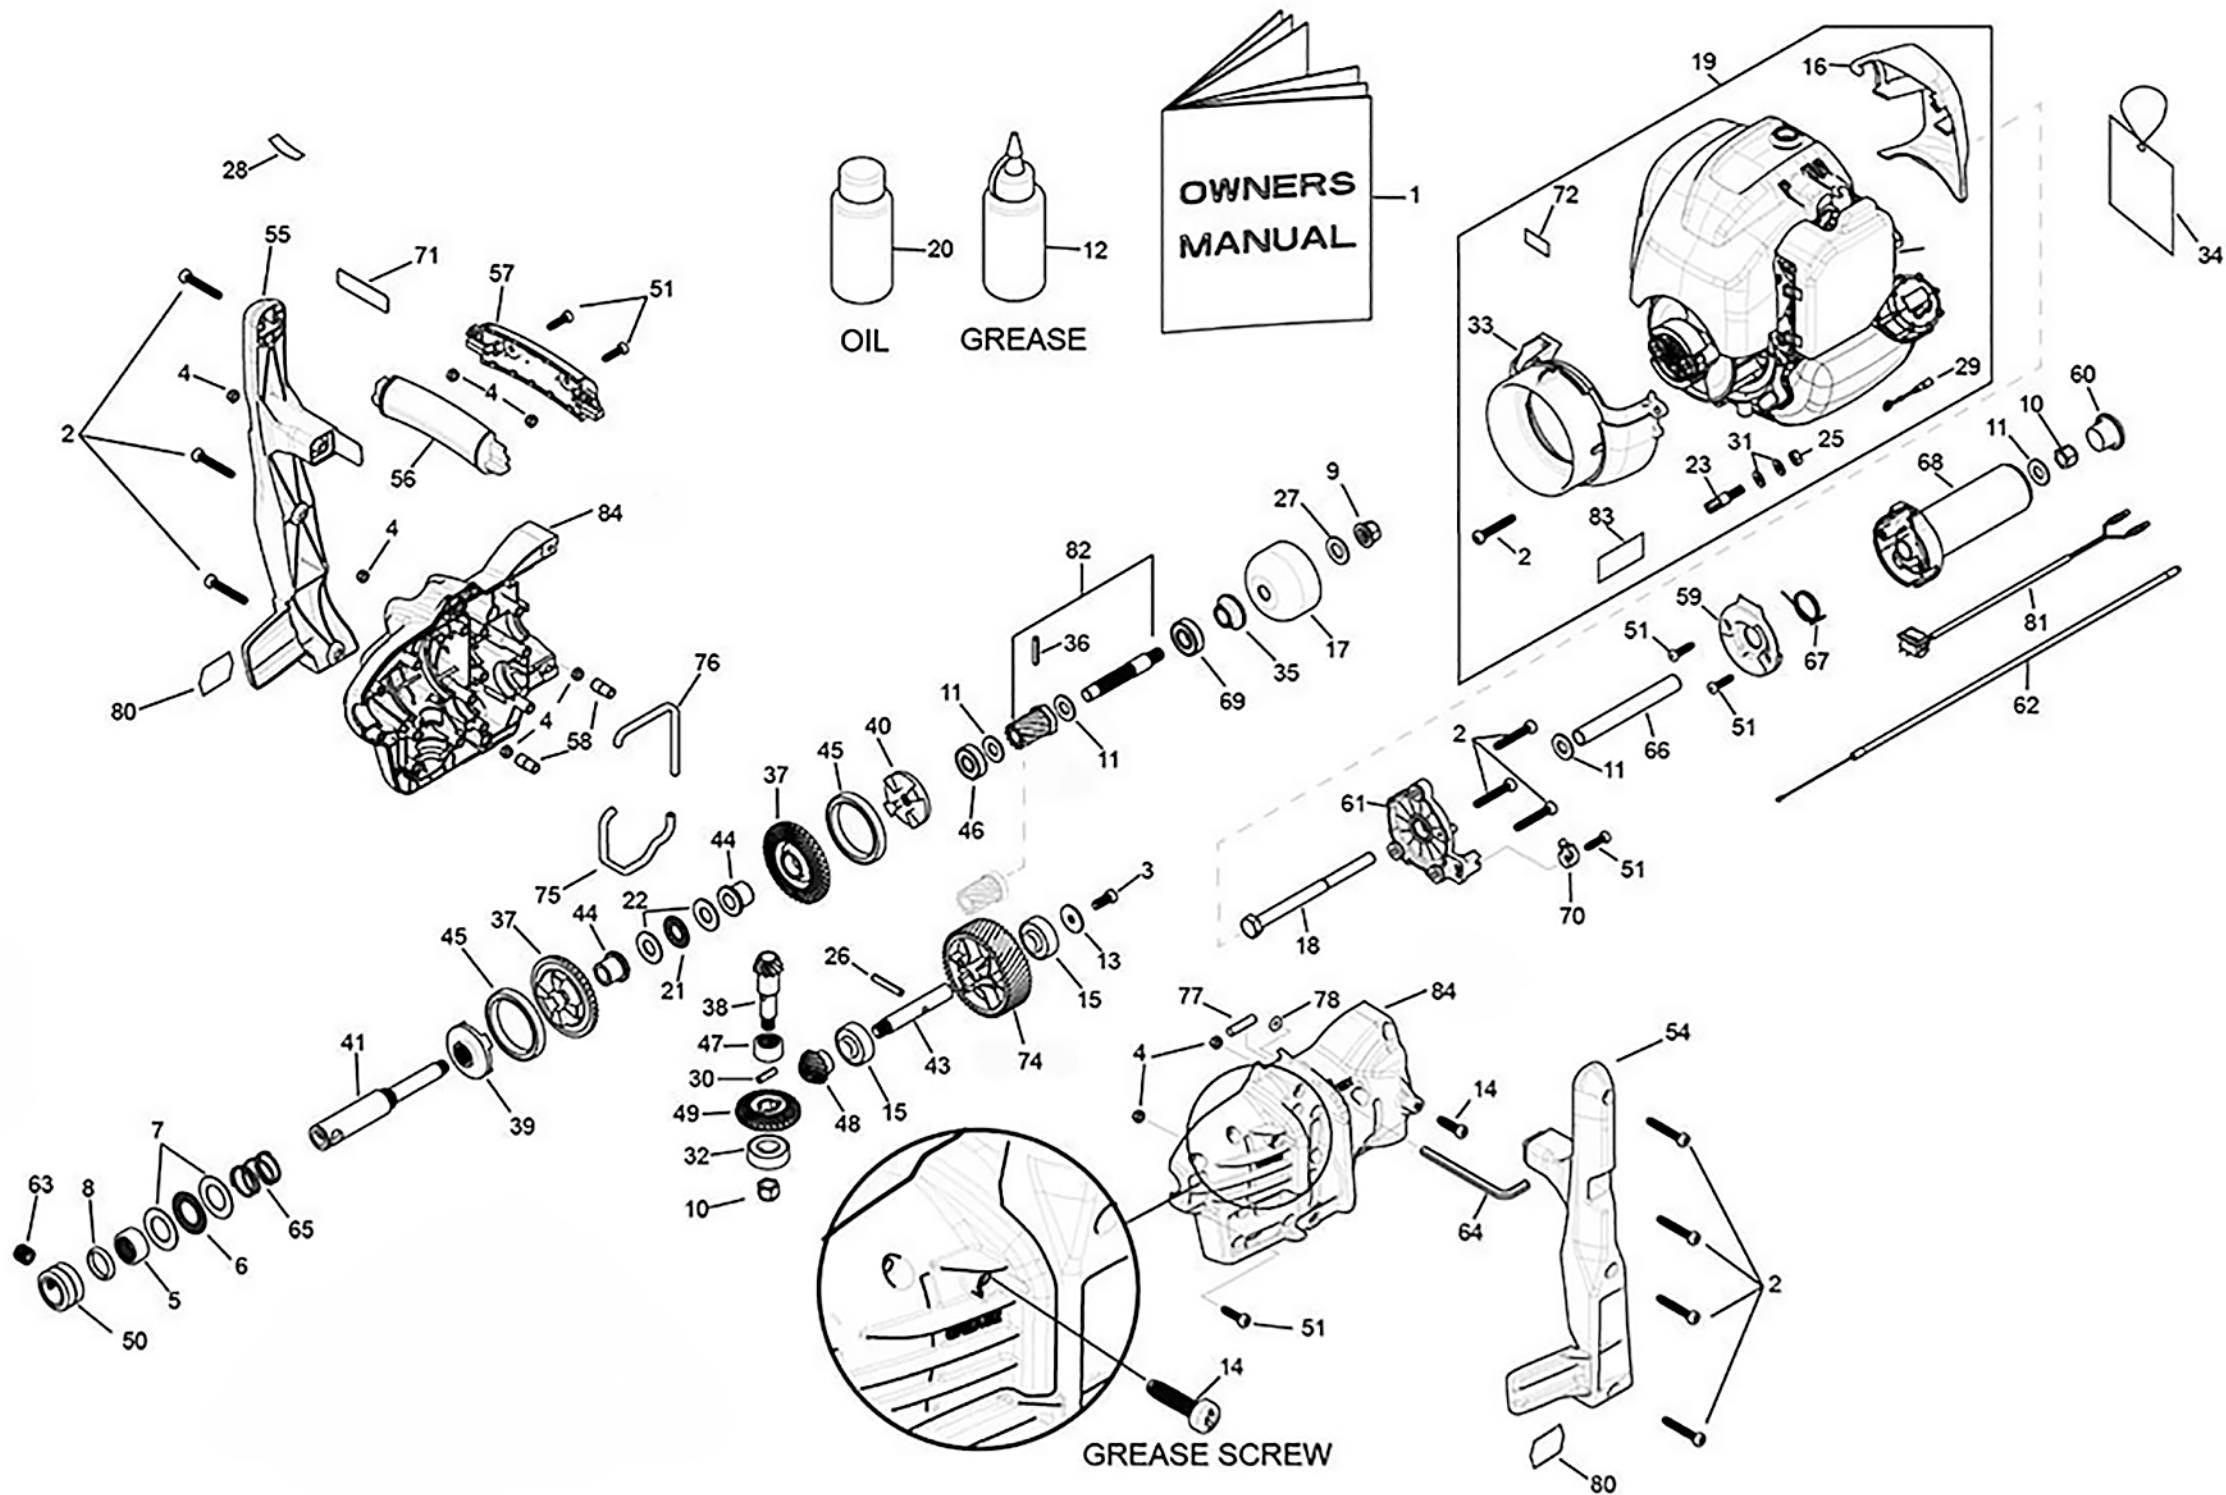

ATOM DRILLMASTER MODEL 956 WITH HONDA GX25 - 25cc 4-STROKE MOTOR

17/08/2021

ATOM MODEL: 956 ENGINE DRILL HONDA GX25 ENGINE

PART NO: 20956

Key	Part No	Substitute Part No	Description	Key	Part No	Substitute Part No	Description	Key	Part No	Substitute Part No	Description
1	21775		MANUAL ALL MODELS	31	63457		WASHER 6.4x12.5x1.5	61	64223WN		DR THR MOUNT GX25
2	40650		SCREW M5x36 TORX25	32	63474		BEARING 32x10x12	62	64227		DR THROTTLE CABLE 362+87
3	40651		SCREW M6x16 TORX25	33	63806RN		GX25 MOUNT/FAN COVER	63	64229		SCREW GRUB M12x1.25x12
4	40652		NUT NYLOC M5	34	63953B		TAG-MADE IN AUSTRALIA	64	64230		KEY ALLEN 6AFx90
5	40912		BEAR NEEDLE 20x12	35	64119		HUB SINTERED 11.5mm	65	64231		DR REVERSE SPRING 30x22
6	40914		BEAR THR 20x35x2	36	64130		PIN ROLL 4x24 DR/TL	66	64232		DR HAN SPACER TUBE 104mm
7	40915		WASHER THRUST 20x35x1	37	64176		DR GEAR WITH DOG	67	64233		DR THRO RET SPRING
8	40922		SEAL SHAFT 20x26x4	38	64177		DR PINION MAIN	68	64234WP		DR THRO HAN W/RUBBER
9	43163		NUT FLANGE 3/8 UNC	39	64178		DR FORWARD GEAR DOG	69	64235		BEARING 6001-2RS 12x28x8
10	43172		NUT NYLOC 3/8 UNC w/AXLE	40	64179		DR REVERSE GEAR DOG	70	64333WP		DR CABLE RETAINER
11	43218		WASHER 3/8 ZP 20x1.8x26	41	64181		DR MAIN SHAFT	71	64335		LABEL WARN DRILL HANDLE
12	43227		GREASE & DISPENSER	43	64183		DR SPUR GEAR SHAFT	72	64339		LABEL DR MODEL 955
13	43484		WASHER 22.43x5.94	44	64184		DR BRONZE BEAR SINTERED	73	64343SN		DR HELICAL GEAR 12T
14	43790		SCREW M5.5x22 TORX25	45	64185		DR BEAR 6809-2RS 45x58x7	74	63780		DR GEAR HELIX 38T
15	43860		BEARING 32x10x12+4mm	46	64187		DR BEAR 6000RS 10x26x8 RED	75	64347		DR CASING SEAL 1
16	43966RN		GX25 DEFLECTOR AIR	47	64188		BEAR NEEDLE 16x22x12	76	64348		DR CASING SEAL 2
17	44318		DRUM CLUTCH CUP 54mm	48	64189		DR GEAR BEVEL 15T STEEL	77	64969		DR SPIRIT LEVEL
18	44439		BOLT BSW HEX 3/8x5	49	64190		DR GEAR BEVEL T30 STEEL	78	64355		O RING 3x11 OD x5 ID
19	65139A		ASSY ENGINE GX25 SATS	50	64243		ASSY COLLAR/SCREW/KEY	80	64383		LABEL DRILLMASTER
20	48101		GX25 OIL 80ml	51	64194		SCREW M4.5x19.5 TORX20	81	64411		DR SWITCH & WIRE
21	62964		BEARING NEEDLE 12x26x2	52	64859WN		SET LH+RH ENG DRILL	82	64414		DR SHAFT & GEAR ASSY 10T
22	62965		WASHER THRUST 12x26x1.5	53	64859WN		SET LH+RH ENG DRILL	83	63219		LABEL HOT MOTOR/OIL CLEAN
23	62968		CABLE CONN M6x1.0	54	64212WN		DR MAIN HANDLE LH	84	64859WN		SET LH+RH ENG DRILL
25	63169		NUT M6 x 1	55	64213WN		DR MAIN HANDLE RH				
26	63275		PIN ROLL 5 x 30 DR/TL	56	64216WP		DR GRIP FRONT W/RUBBER				
27	63277		WASHER 12x27x2	57	64217WP		DR GRIP BACK W/RUBBER				
28	64926		LABEL DR SAFETY	58	64218WP		DR NUT RETAINER				
29	63355		GROUND WIRE	59	64220WP		DR THRO HANDLE COV				
30	63440		PIN ROLL 5x18	60	64221WP		DR THR HANDLE CAP				