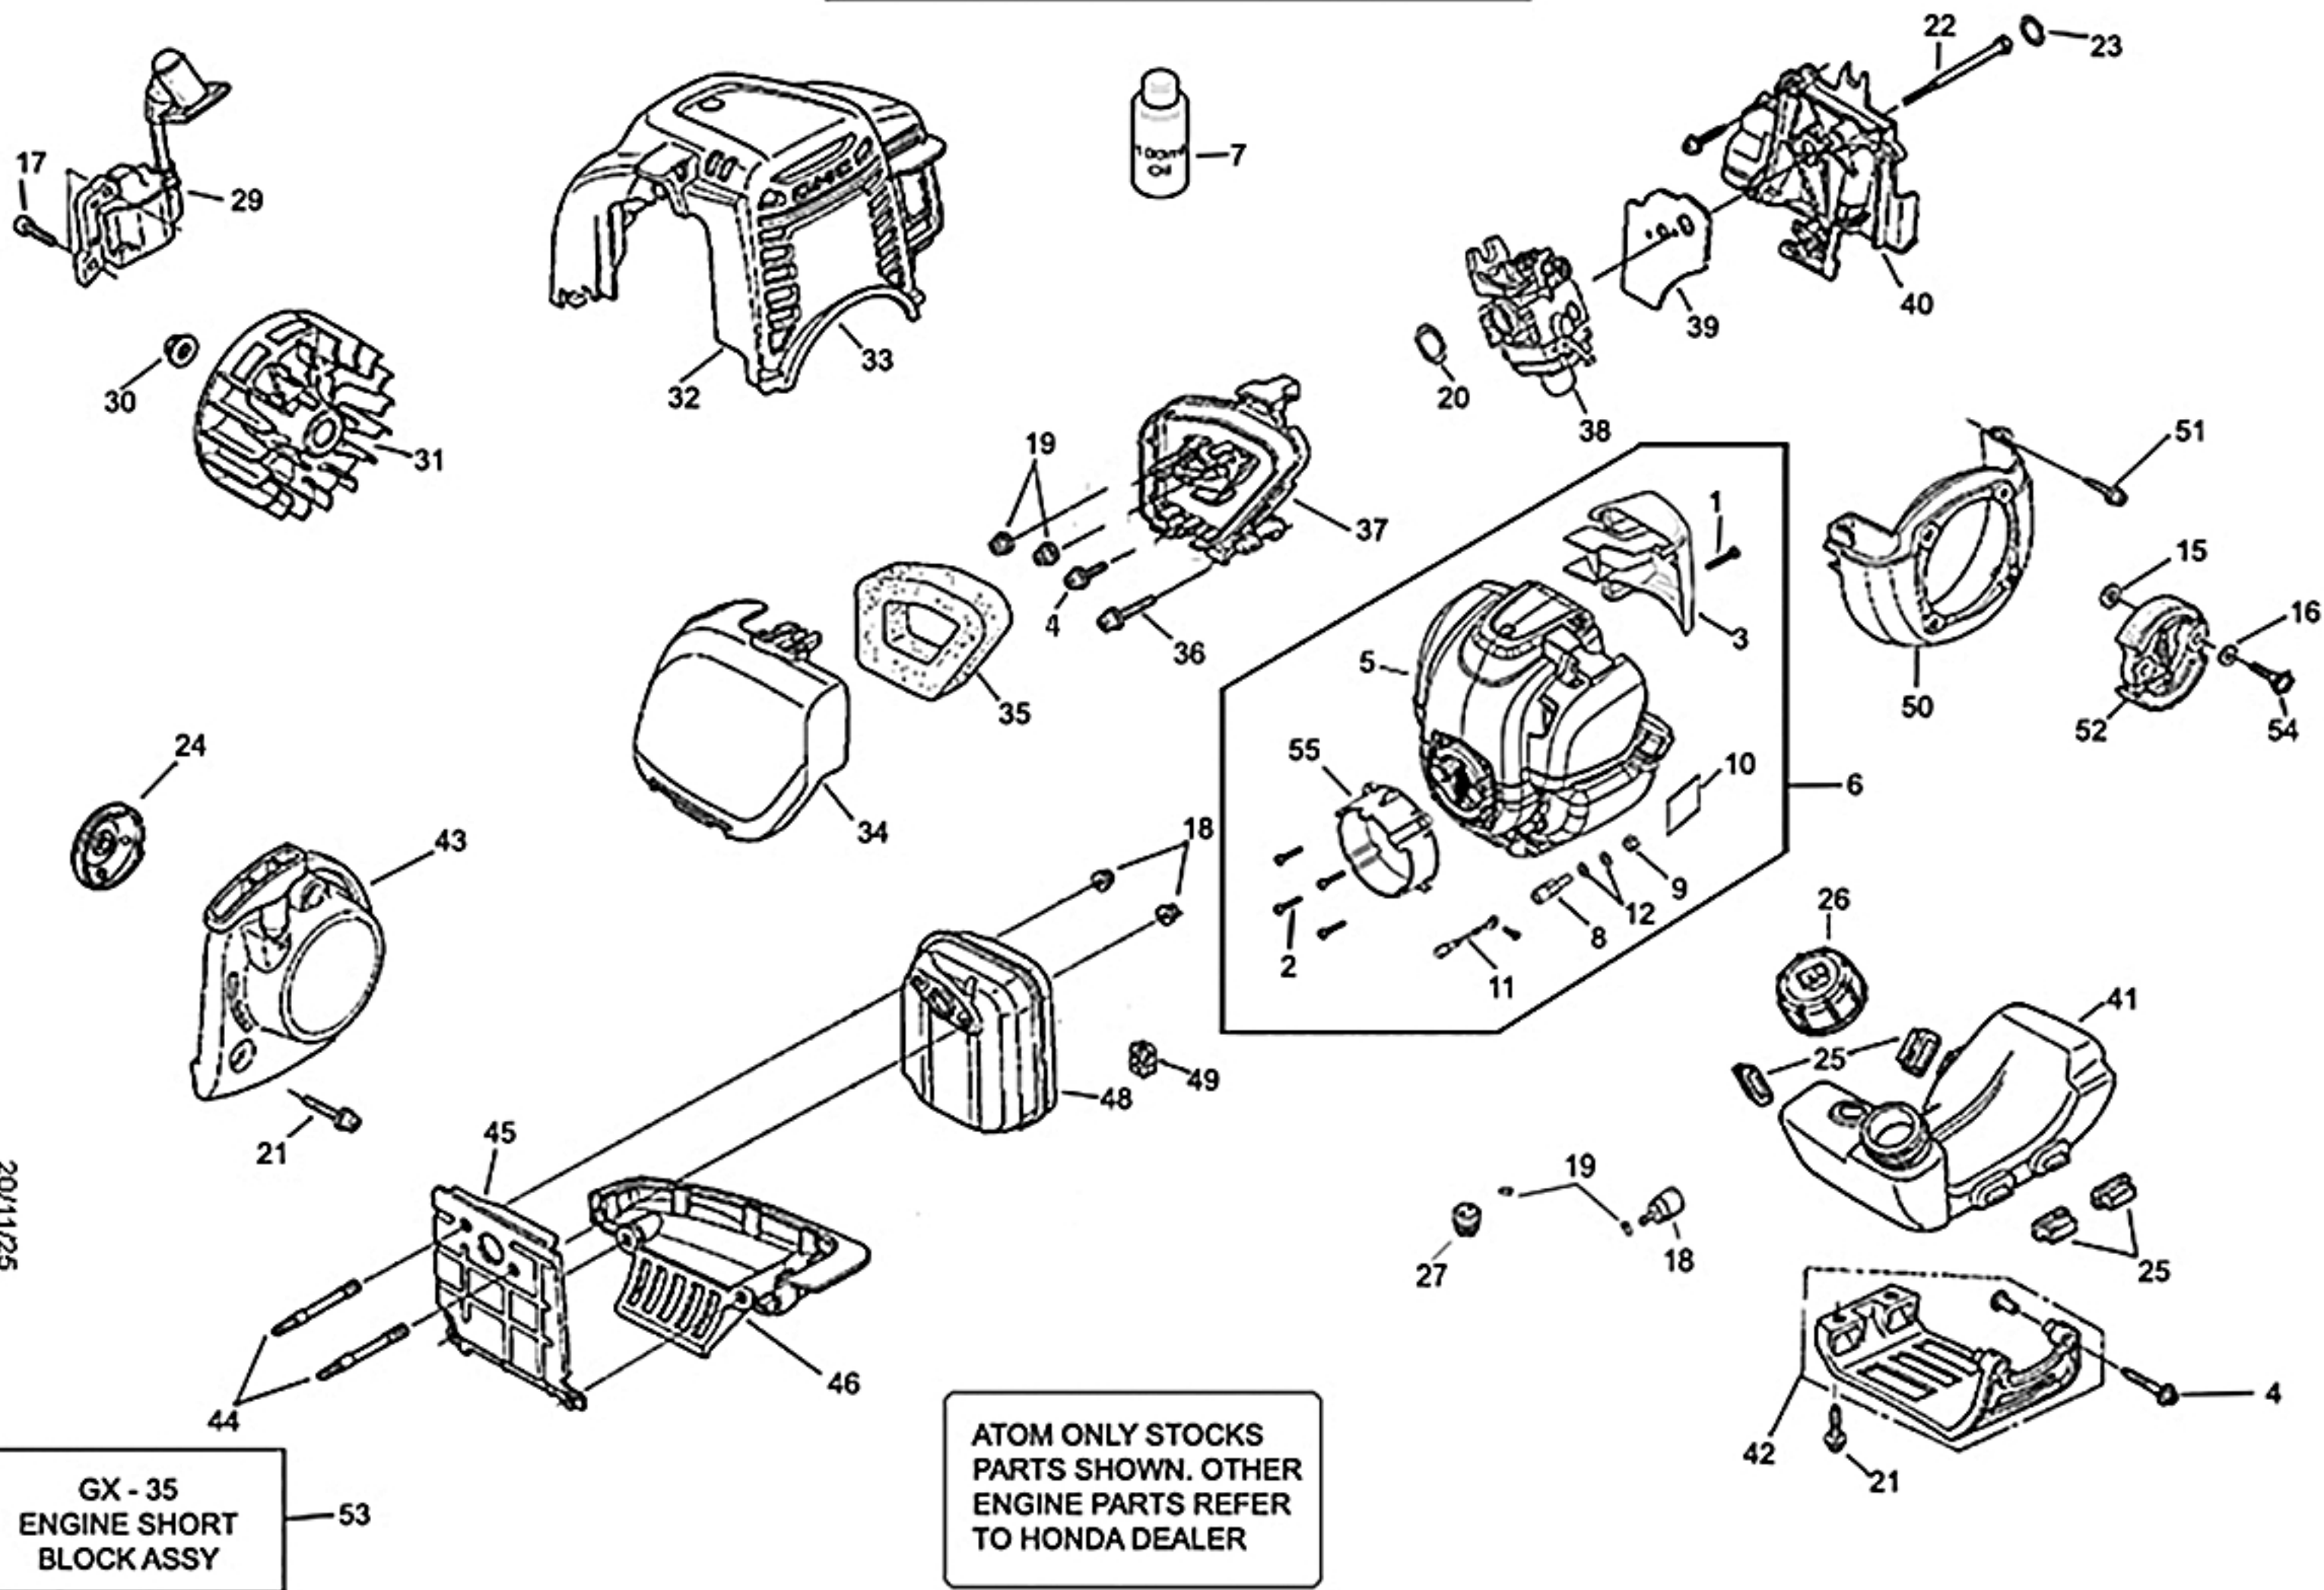

# HONDA 4-STROKE GX35 REF No.765

20/11/25

GX - 35  
ENGINE SHORT  
BLOCK ASSY

ATOM ONLY STOCKS  
PARTS SHOWN. OTHER  
ENGINE PARTS REFER  
TO HONDA DEALER